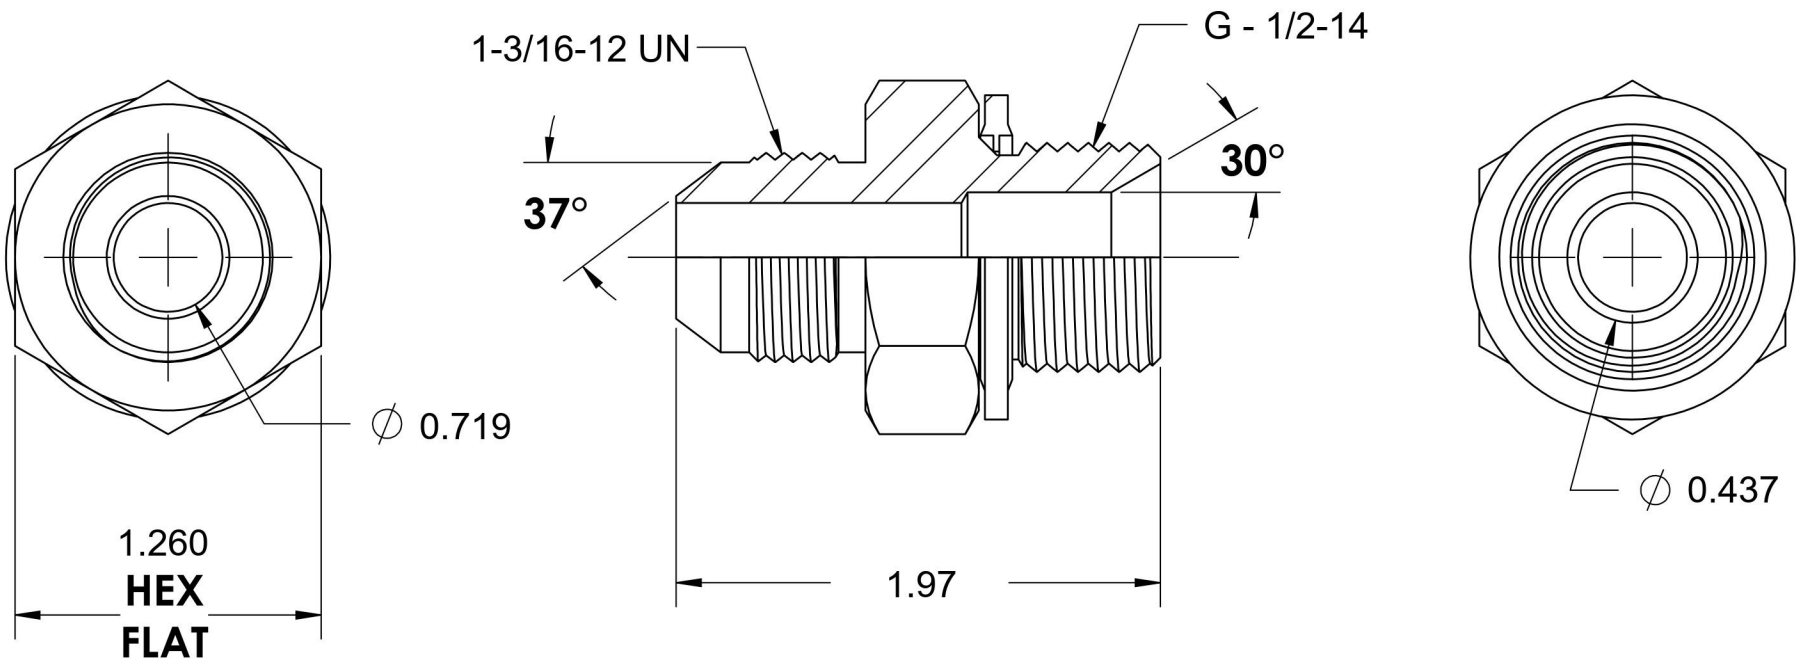

7002-14-08-BS

Steel, SAE J514 37° Flare BSPP Type (D) Bonded Seal Port/Line Adapter, 7/8" Male JIC x 1/2-14 Male BSPP 60° Line/Port

6701 Cochran Road
Solon, Ohio 44139
Phone: (440) 248-1880
Toll Free: 1-888-331-1523

Temperature Rating	Material	Industry Standards	Series
-22°F to 257°F	C1045/12L14 Steel	SAE J514, ISO 1179	7002-BS
Pressure Rating	Finish	ASTM B633	Series Description
2900 psi	Trivalent Zinc		SAE J514 37° Flare BSPP Type (D) Bonded Seal Port/Line Adapter