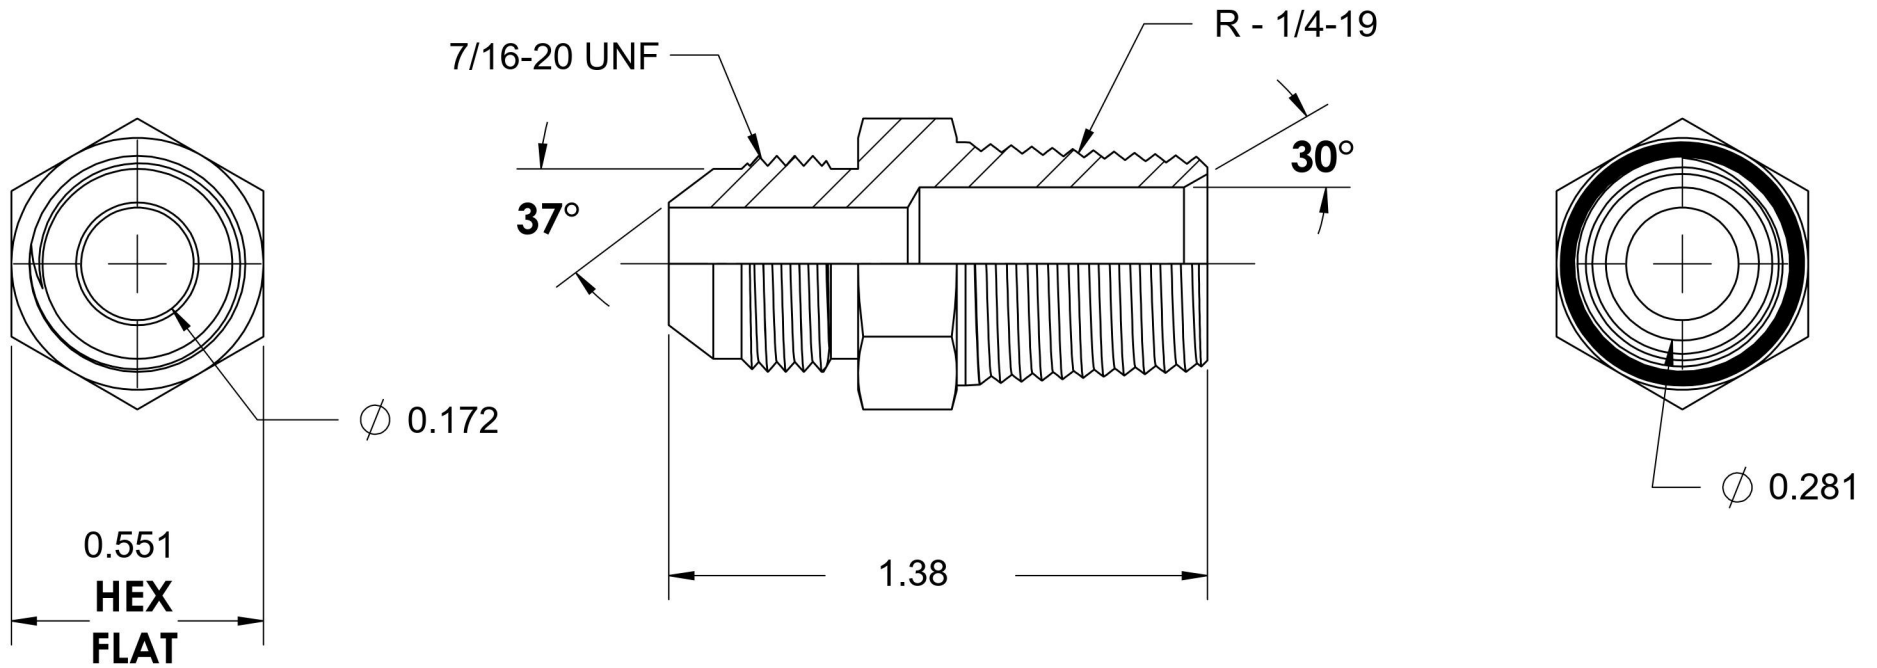

# 7000-04-04

Steel, SAE J514 37° Flare Male BSPT Connector, 1/4" Male JIC x 1/4" Male BSPT 30°

6701 Cochran Road  
Solon, Ohio 44139  
Phone: (440) 248-1880  
Toll Free: 1-888-331-1523

<b>Temperature Rating</b>	<b>Material</b>	<b>Industry Standards</b>	<b>Series</b>
-65°F to 500°F	C1045/12L14 Steel	SAE J514, ISO 7-1	7000
<b>Pressure Rating</b>	<b>Finish</b>	ASTM B633	<b>Series Description</b>
4500 psi	Trivalent Zinc		SAE J514 37° Flare Male BSPT Connector