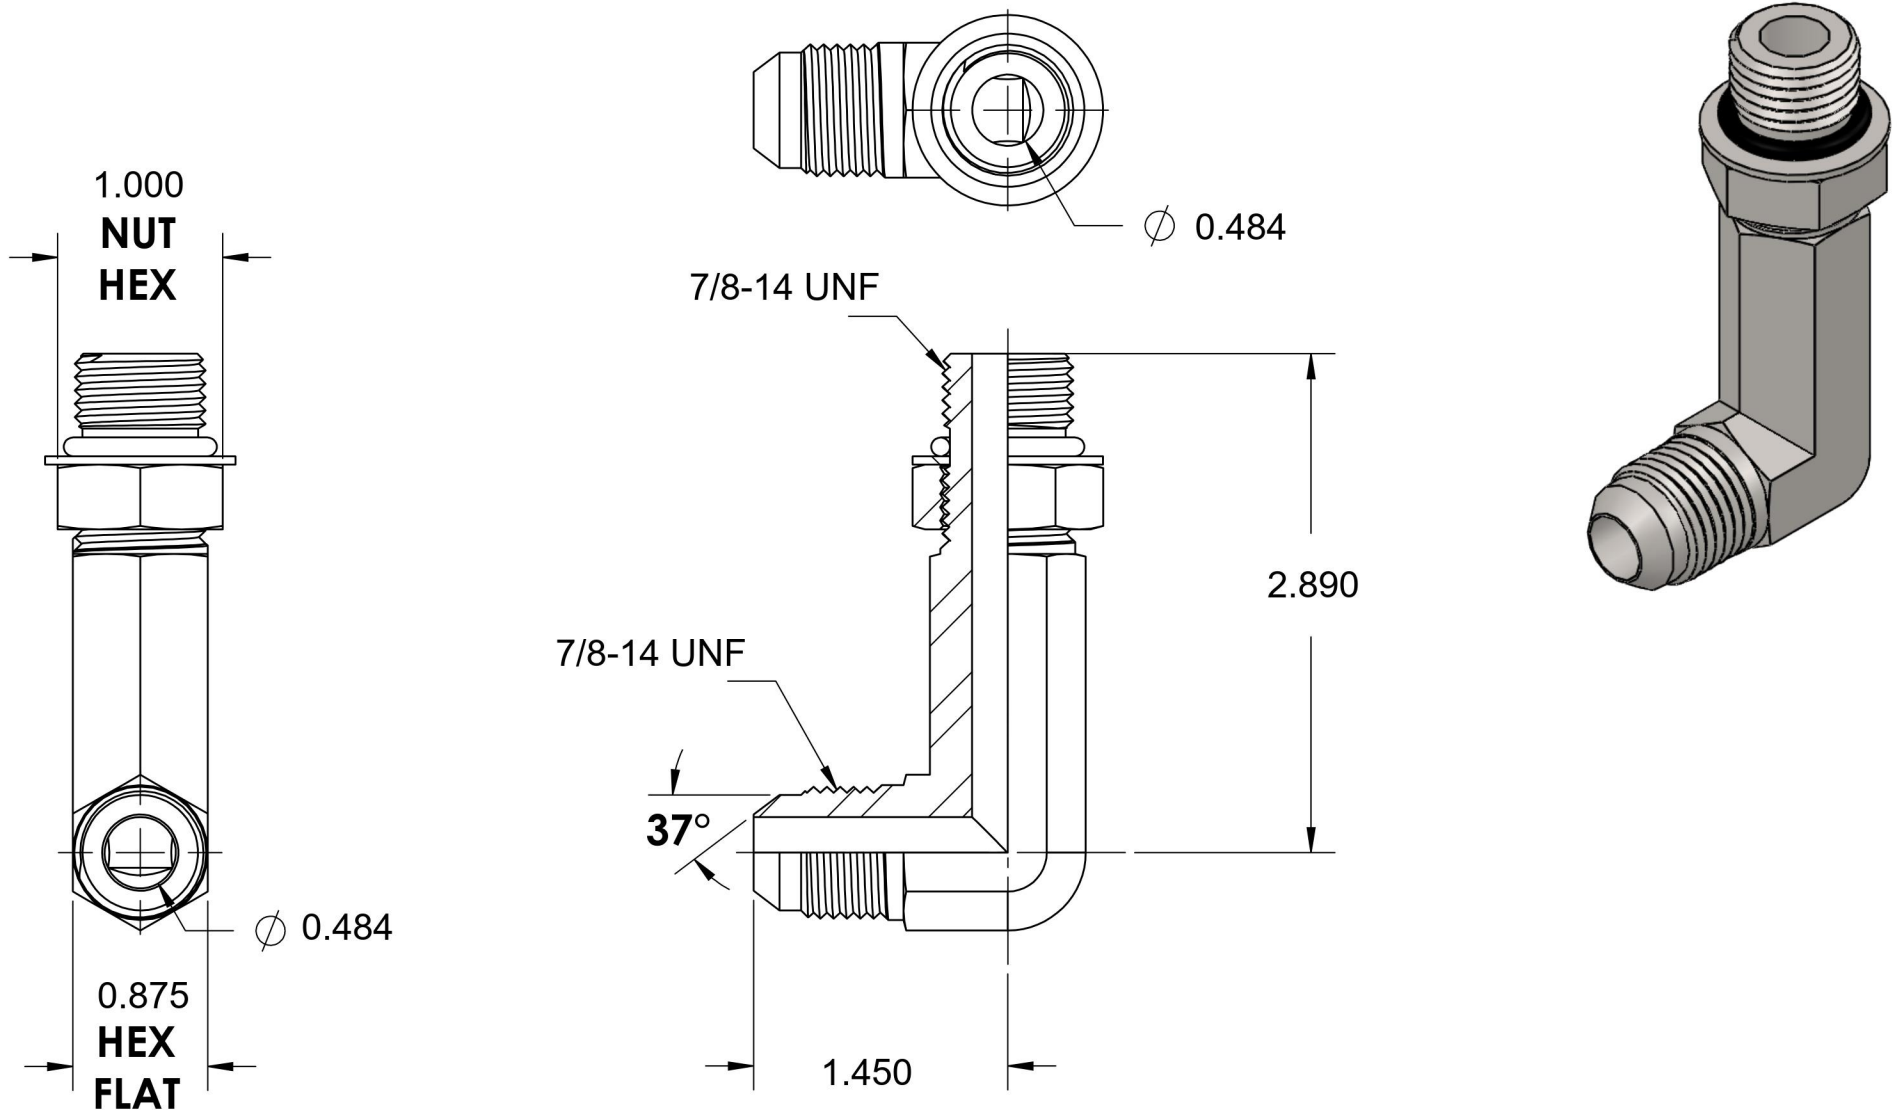

# 6801-LL-10-10-NWO-SS

Stainless Steel, SAE J514 37° Flare 90° Extra Long Adjustable Port Elbow, 5/8" Male JIC x 7/8-14 Male Adjustable ORB

6701 Cochran Road  
Solon, Ohio 44139  
Phone: (440) 248-1880  
Toll Free: 1-888-331-1523

**Temperature Rating**

-40°F to 250°F

**Pressure Rating**

5400 psi

**Material**

316/316L Stainless Steel

**Finish**

Passivated

**Industry Standards**

SAE J1453, SAE J1926-3  
SAE J515

**Series**

6801-LL-NWO-SS

**Series Description**

SAE J514 37° Flare 90° Extra Long Adjustable Port Elbow