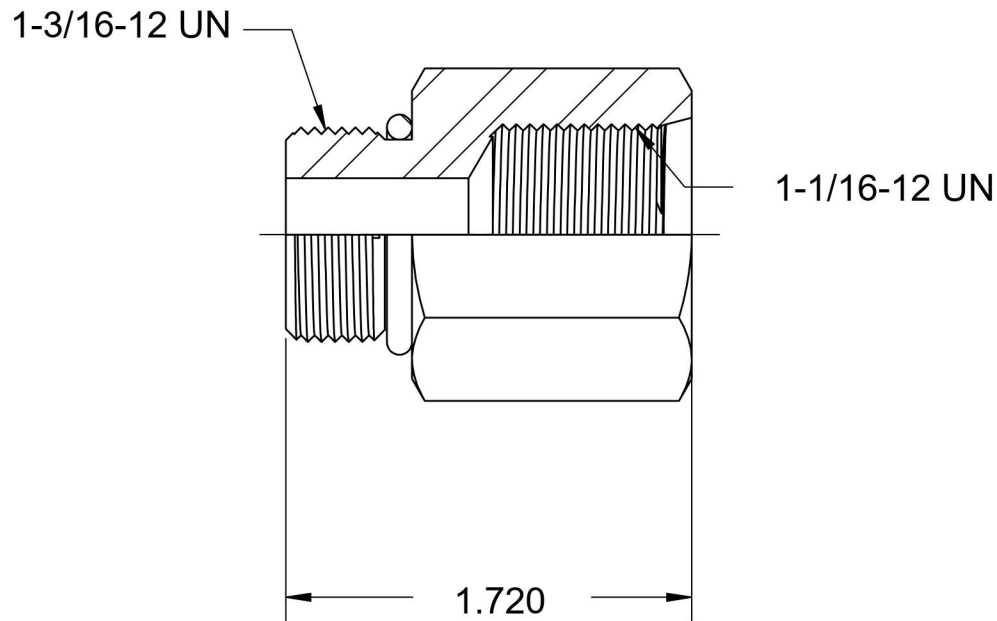

# 6410-14-12-O

Steel, SAE J1926 O-Ring Boss Reducer, 1-3/16-12 Male ORB x 1-1/16-12 Female ORB

6701 Cochran Road  
Solon, Ohio 44139  
Phone: (440) 248-1880  
Toll Free: 1-888-331-1523

|                           |                     |                                    |                               |
|---------------------------|---------------------|------------------------------------|-------------------------------|
| <b>Temperature Rating</b> | <b>Material</b>     | <b>Industry Standards</b>          | <b>Series</b>                 |
| -40°F to 250°F            | C1045 / 12L14 Steel | SAE J1926-3, SAE J515<br>ASTM B633 | 6410-O                        |
| <b>Pressure Rating</b>    | <b>Finish</b>       |                                    | <b>Series Description</b>     |
| 4500 psi                  | Trivalent Zinc      |                                    | SAE J1926 O-Ring Boss Reducer |