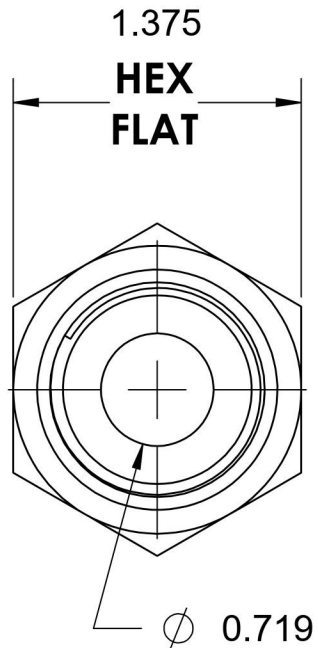

# 6410-14-12-O

Steel, SAE J1926 O-Ring Boss Reducer, 1-3/16-12 Male ORB x 1-1/16-12 Female ORB

6701 Cochran Road  
Solon, Ohio 44139  
Phone: (440) 248-1880  
Toll Free: 1-888-331-1523

|                           |                     |                                    |                               |
|---------------------------|---------------------|------------------------------------|-------------------------------|
| <b>Temperature Rating</b> | <b>Material</b>     | <b>Industry Standards</b>          | <b>Series</b>                 |
| -40°F to 250°F            | C1045 / 12L14 Steel | SAE J1926-3, SAE J515<br>ASTM B633 | 6410-O                        |
| <b>Pressure Rating</b>    | <b>Finish</b>       |                                    | <b>Series Description</b>     |
| 4500 psi                  | Trivalent Zinc      |                                    | SAE J1926 O-Ring Boss Reducer |