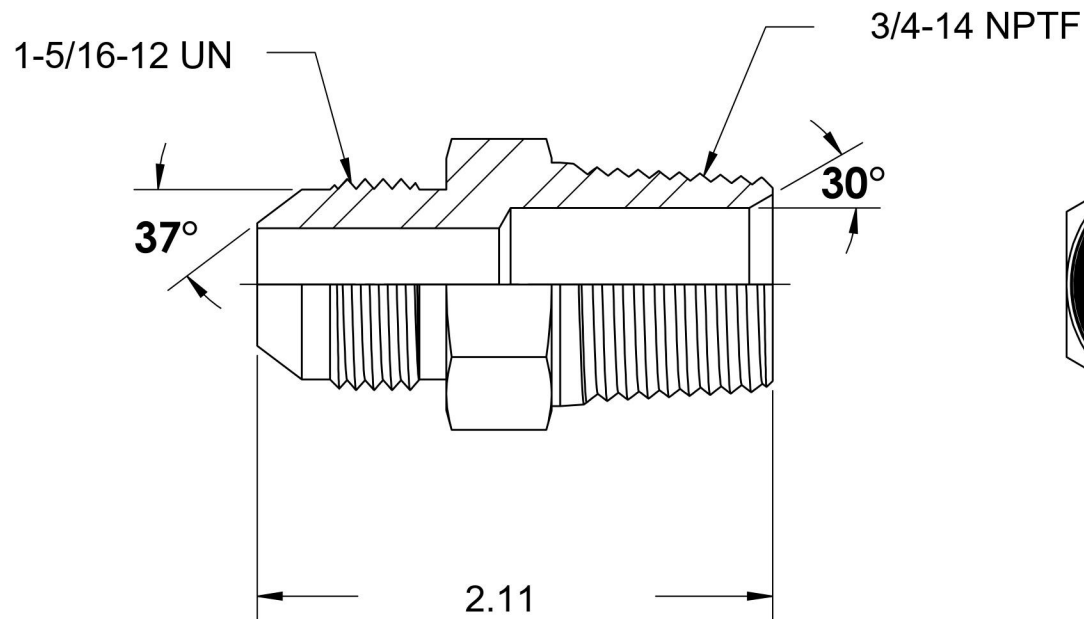

# 2404-16-12

Steel, SAE J514 37° Flare Male Connector, 1" Male JIC x 3/4" Male NPTF 30°

6701 Cochran Road  
Solon, Ohio 44139  
Phone: (440) 248-1880  
Toll Free: 1-888-331-1523

**Temperature Rating**

-65°F to 500°F

**Pressure Rating**

4500 psi

**Material**

C1045/12L14 Steel

**Finish**

Trivalent Zinc

**Industry Standards**

SAE J514 , SAE J476  
ASTM B633

**Series**

2404

**Series Description**

SAE J514 37° Flare Male Connector