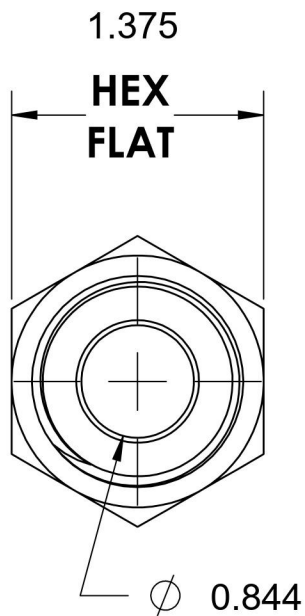

# 2404-16-12

Steel, SAE J514 37° Flare Male Connector, 1" Male JIC x 3/4" Male NPTF 30°

6701 Cochran Road  
Solon, Ohio 44139  
Phone: (440) 248-1880  
Toll Free: 1-888-331-1523

**Temperature Rating**

-65°F to 500°F

**Series**

2404

**Series Description**

SAE J514 37° Flare Male Connector