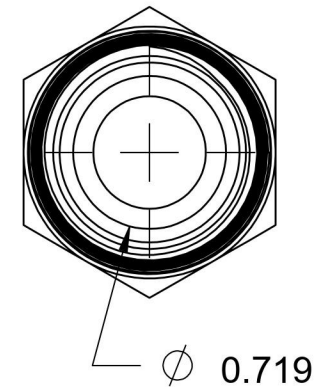

# 2404-16-12

Steel, SAE J514 37° Flare Male Connector, 1" Male JIC x 3/4" Male NPTF 30°

6701 Cochran Road  
Solon, Ohio 44139  
Phone: (440) 248-1880  
Toll Free: 1-888-331-1523

**Temperature Rating**

-65°F to 500°F

**Series**

2404

**Series Description**

SAE J514 37° Flare Male Connector