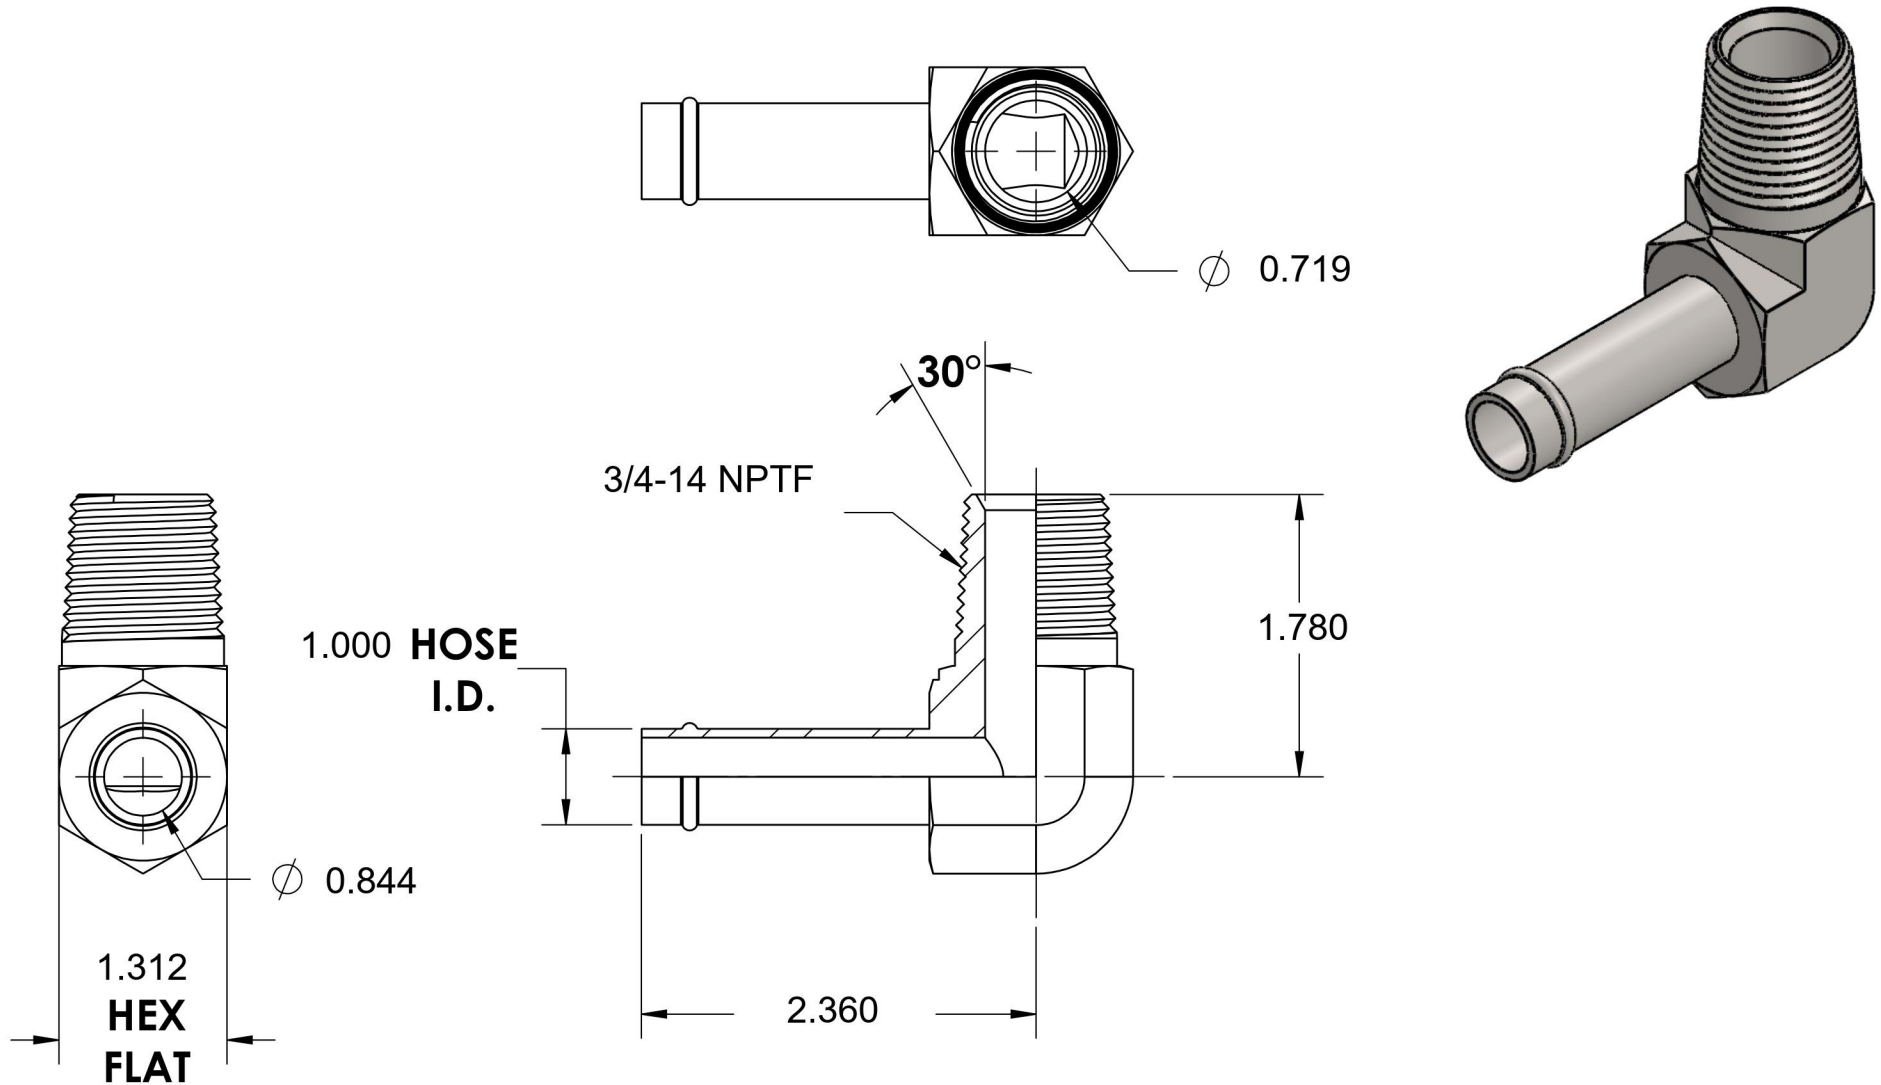

# 4501-16-12-SS

Stainless Steel, SAE J1231 Hose Bead 90° Male Elbow, 1" Beaded Hose Barb x 3/4" Male NPTF 30°

6701 Cochran Road  
Solon, Ohio 44139  
Phone: (440) 248-1880  
Toll Free: 1-888-331-1523

<b>Temperature Rating</b>	<b>Material</b>	<b>Industry Standards</b>	<b>Series</b>
-425°F to 1200°F	316/316L Stainless Steel	SAE J1231, SAE J476	4501-SS
<b>Pressure Rating</b>	<b>Finish</b>		<b>Series Description</b>
150 psi	Passivated		SAE J1231 Hose Bead 90° Male Elbow