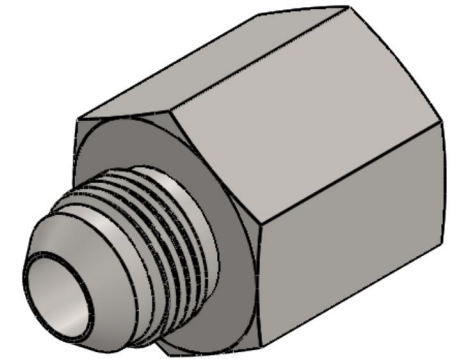

# 2405-06-06

Steel, SAE J514 Flared Tube Female Connector, 3/8" Male JIC x 3/8" Female NPTF

6701 Cochran Road  
Solon, Ohio 44139  
Phone: (440) 248-1880  
Toll Free: 1-888-331-1523