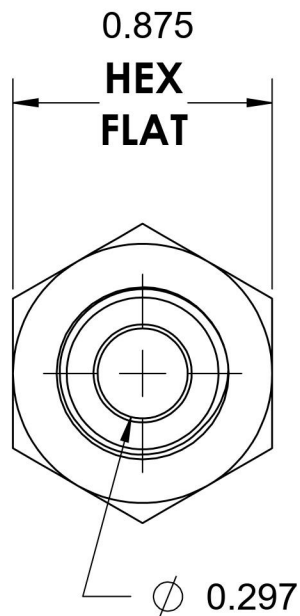

# 2405-06-06

Steel, SAE J514 Flared Tube Female Connector, 3/8" Male JIC x 3/8" Female NPTF

6701 Cochran Road  
Solon, Ohio 44139  
Phone: (440) 248-1880  
Toll Free: 1-888-331-1523