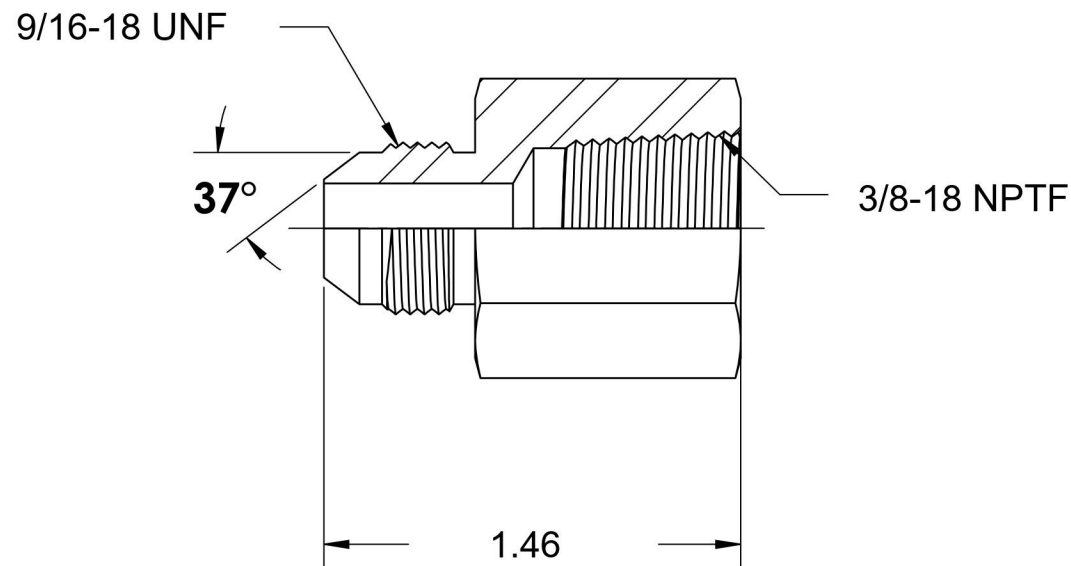

# 2405-06-06

Steel, SAE J514 Flared Tube Female Connector, 3/8" Male JIC x 3/8" Female NPTF

6701 Cochran Road  
Solon, Ohio 44139  
Phone: (440) 248-1880  
Toll Free: 1-888-331-1523