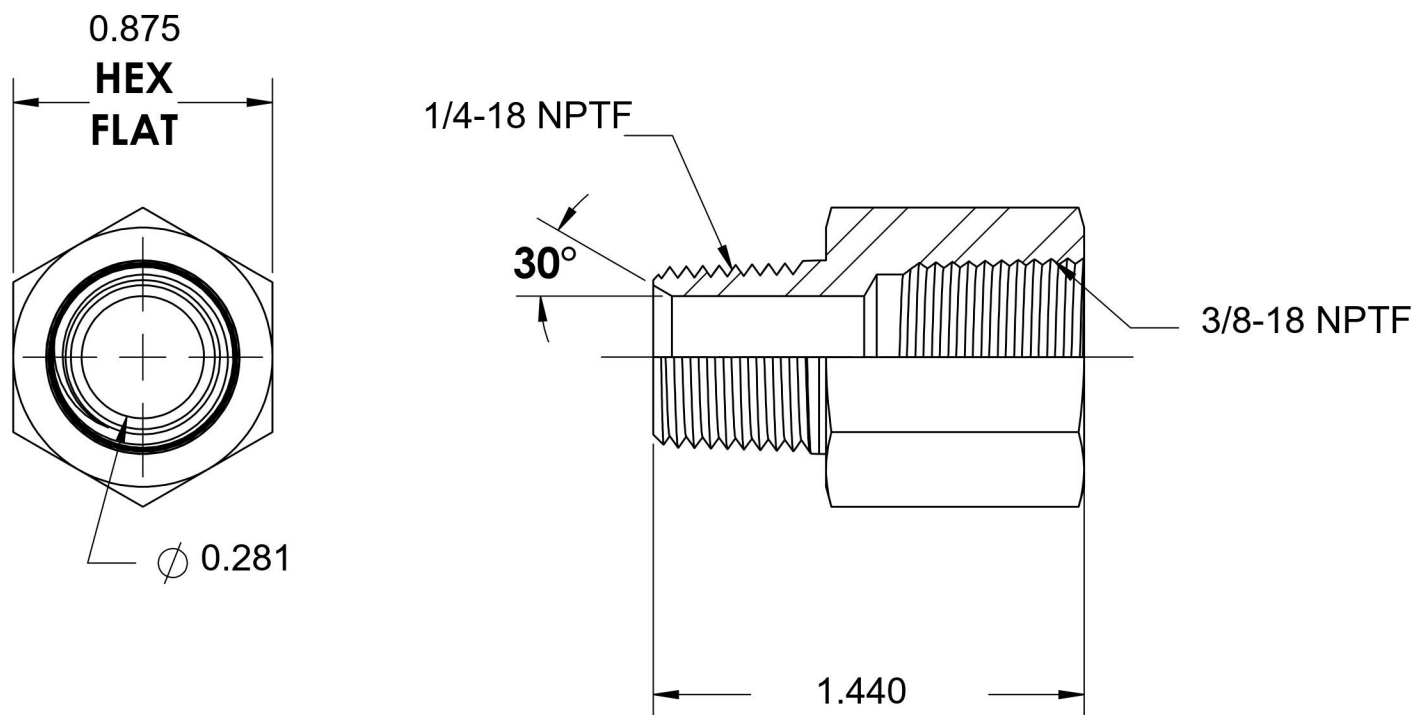

5405-04-06-B

Brass, SAE J514 Pipe Expander, 1/4" Male NPTF 30° x 3/8" Female NPTF

6701 Cochran Road
Solon, Ohio 44139
Phone: (440) 248-1880
Toll Free: 1-888-331-1523

| | | | |
|---------------------------|-----------------|---------------------------|---------------------------|
| Temperature Rating | Material | Industry Standards | Series |
| -325°F to 400°F | C36000 Brass | SAE J514 , SAE J476 | 5405-B |
| Pressure Rating | Finish | | Series Description |
| 3900 psi | Natural Finish | | SAE J514 Pipe Expander |