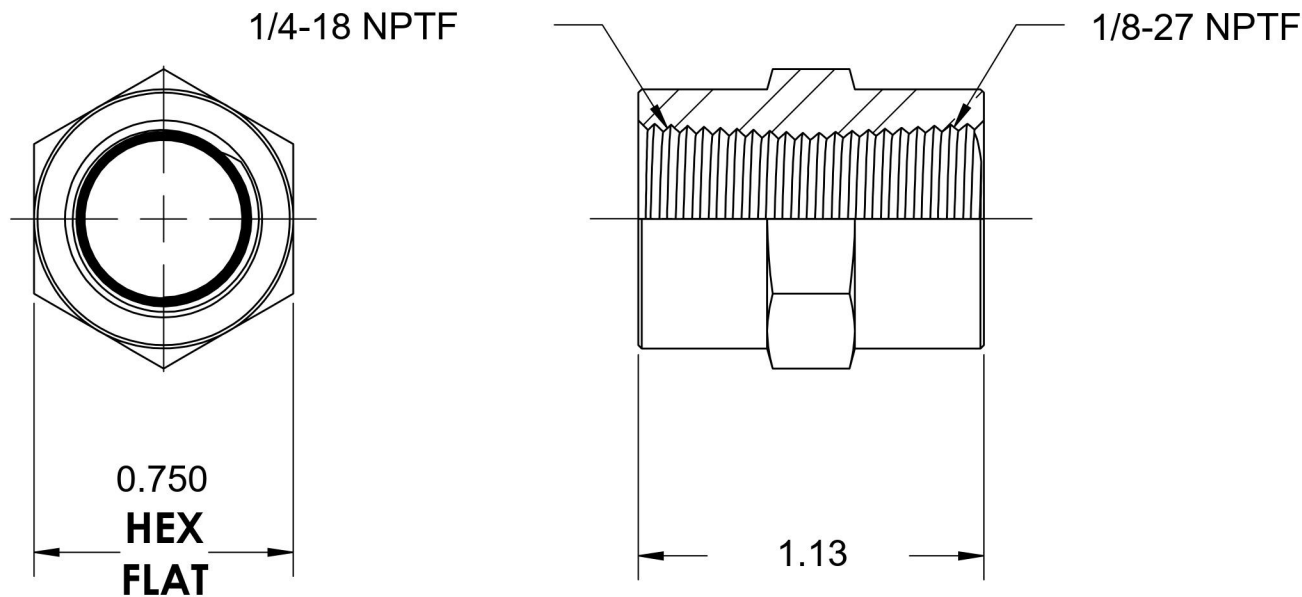

# 5000-04-02-B

Brass, SAE J514 Pipe Hex Coupling, 1/4" Female NPTF x 1/8" Female NPTF

6701 Cochran Road  
Solon, Ohio 44139  
Phone: (440) 248-1880  
Toll Free: 1-888-331-1523

<b>Temperature Rating</b> -325°F to 400°F	<b>Material</b> C36000 Brass	<b>Industry Standards</b> SAE J514 , SAE J476	<b>Series</b> 5000-B
<b>Pressure Rating</b> 3900 psi	<b>Finish</b> Natural Finish		<b>Series Description</b> SAE J514 Pipe Hex Coupling