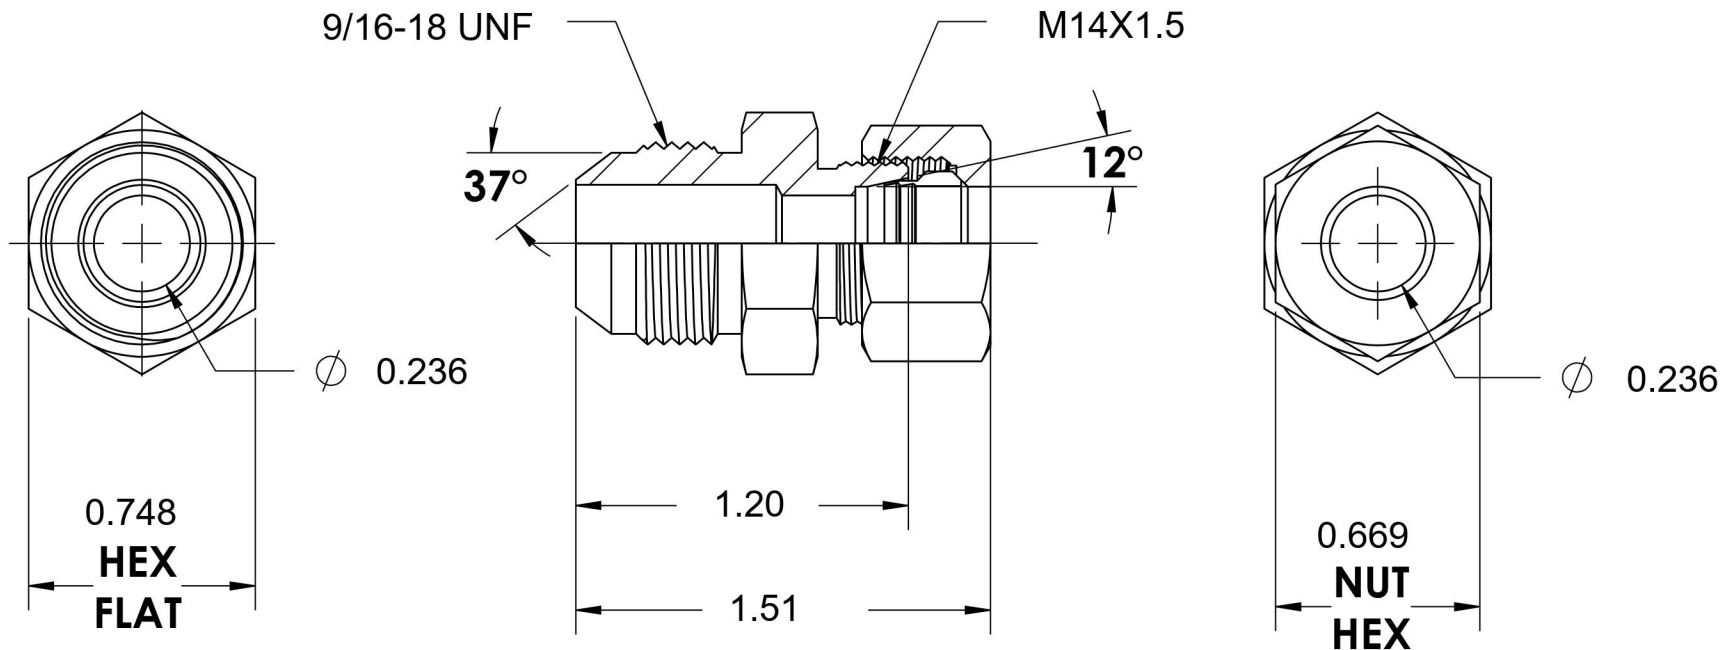

7005-06-L08-14-NBR-SS

Stainless Steel, SAE J514 37° Flare/ISO 8434-1 Light Series Male Adapter, Nut and Bite Ring Assembled, 3/8" Male JIC x M14X1.5 DIN Tube

6701 Cochran Road
Solon, Ohio 44139
Phone: (440) 248-1880
Toll Free: 1-888-331-1523

Temperature Rating	Material	Industry Standards	Series
-425°F to 1200°F	316/316L Stainless Steel	SAE J514, ISO 8434-1	7005-DIN LIGHT-NBR-SS
Pressure Rating	Finish		Series Description
6000 psi	Passivated		SAE J514 37° Flare/ISO 8434-1 Light Series Male Adapter Nut and Bite Ring Assembled