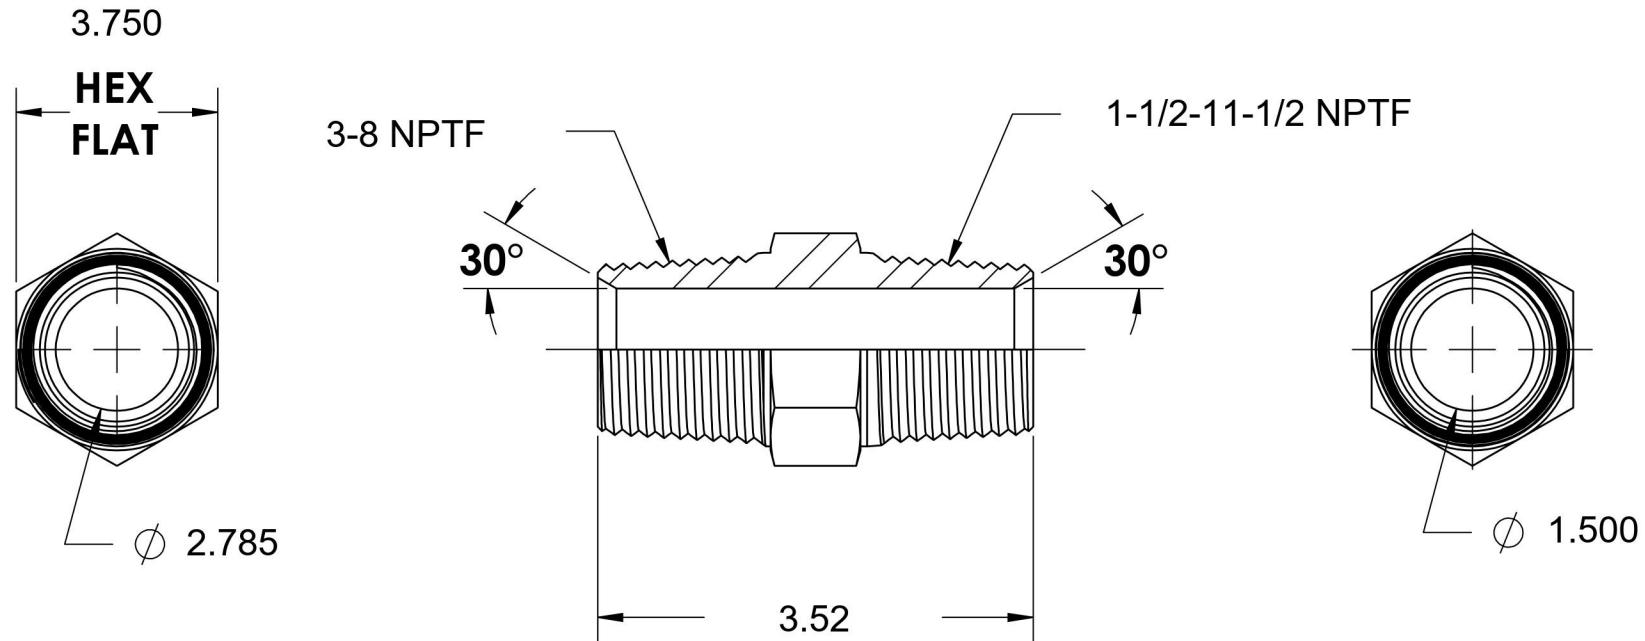

5404-48-24

Steel, SAE J514 Pipe Nipple, 3" Male NPTF 30° x 1-1/2" Male NPTF 30°

6701 Cochran Road
Solon, Ohio 44139
Phone: (440) 248-1880
Toll Free: 1-888-331-1523

Temperature Rating -65°F to 500°F	Material C1045/12L14 Steel	Industry Standards SAE J514 , SAE J476 ASTM B633	Series 5404
Pressure Rating Not Available	Finish Trivalent Zinc		Series Description SAE J514 Pipe Nipple