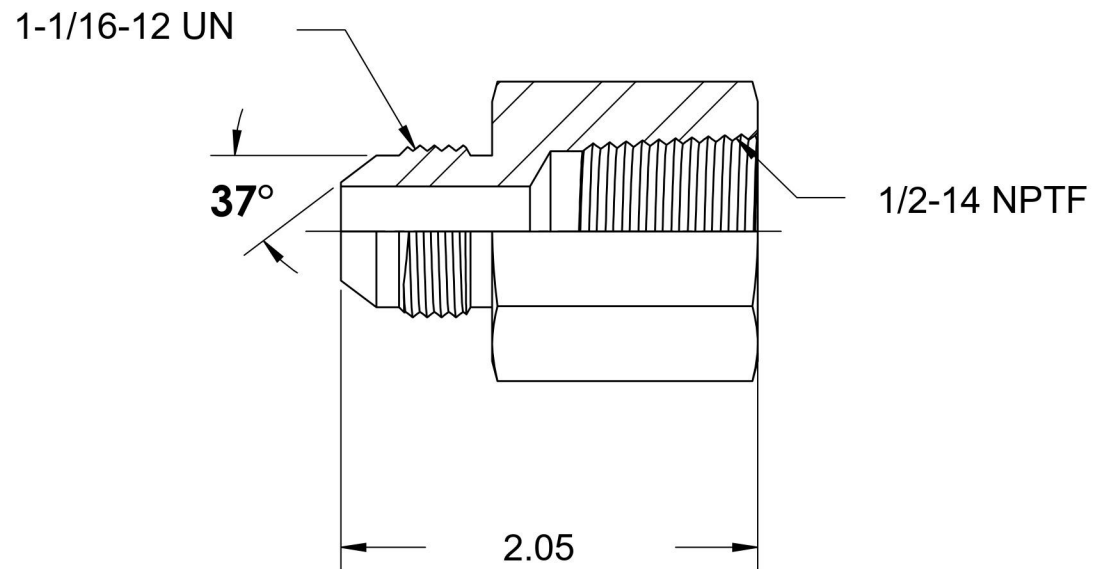

2405-12-08-SS

Stainless Steel, SAE J514 Flared Tube Female Connector, 3/4" Male JIC x 1/2" Female NPTF

6701 Cochran Road
Solon, Ohio 44139
Phone: (440) 248-1880
Toll Free: 1-888-331-1523

Temperature Rating

5000 psi

Finish

Passivated

Series Description

SAE J514 Flared Tube
Female Connector