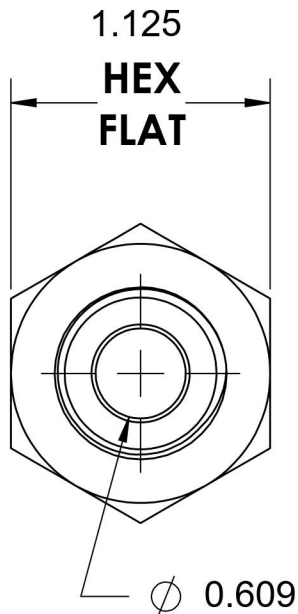

2405-12-08-SS

Stainless Steel, SAE J514 Flared Tube Female Connector, 3/4" Male JIC x 1/2" Female NPTF

6701 Cochran Road
Solon, Ohio 44139
Phone: (440) 248-1880
Toll Free: 1-888-331-1523

Temperature Rating