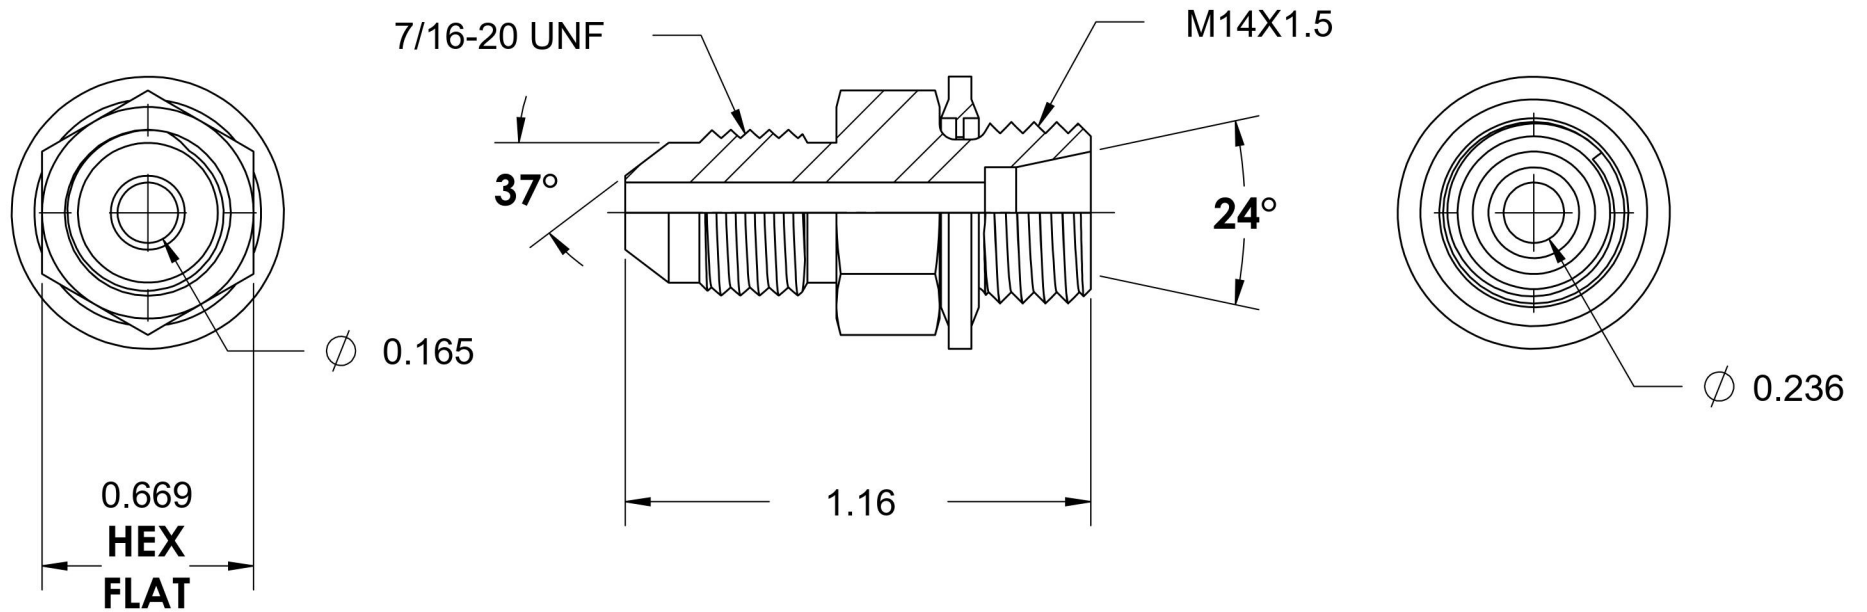

7005-04-L08-14-BS

Steel, SAE J514 37° Flare DIN 2353 (Light) Tube Adapter Bonded Seal, 1/4" Male JIC x M14X1.5 Male DIN Line/Tube/Port

6701 Cochran Road
Solon, Ohio 44139
Phone: (440) 248-1880
Toll Free: 1-888-331-1523

Temperature Rating	Material	Industry Standards	Series
-40°F to 250°F	C1045 / 12L14 Steel	SAE J514, ISO 8434-1	7005-DIN LIGHT-BS
Pressure Rating	Finish	ISO 9974, ASTM B633	Series Description
6000 psi	Trivalent Zinc		SAE J514 37° Flare DIN 2353 (Light) Tube Adapter Bonded Seal Assembled