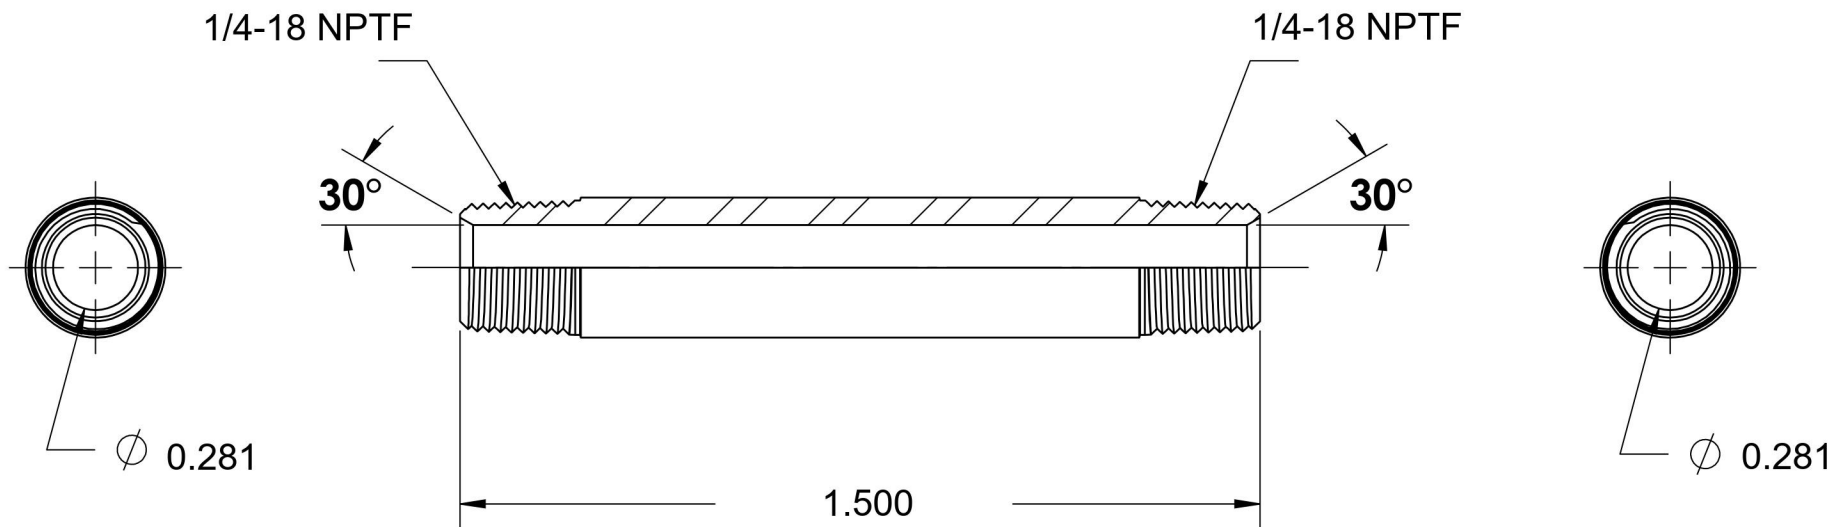

5404-N-04X1.500

Steel, SAE J514 Pipe Long Nipple, 1/4" Male NPTF 30° x 1/4" Male NPTF 30°

6701 Cochran Road
Solon, Ohio 44139
Phone: (440) 248-1880
Toll Free: 1-888-331-1523

Temperature Rating

-65°F to 500°F

Pressure Rating

6000 psi

Material

C1045/12L14 Steel

Finish

Trivalent Zinc

Industry Standards

SAE J514, SAE J476
ASTM B633

Series

5404-N

Series Description

SAE J514 Pipe Long Nipple