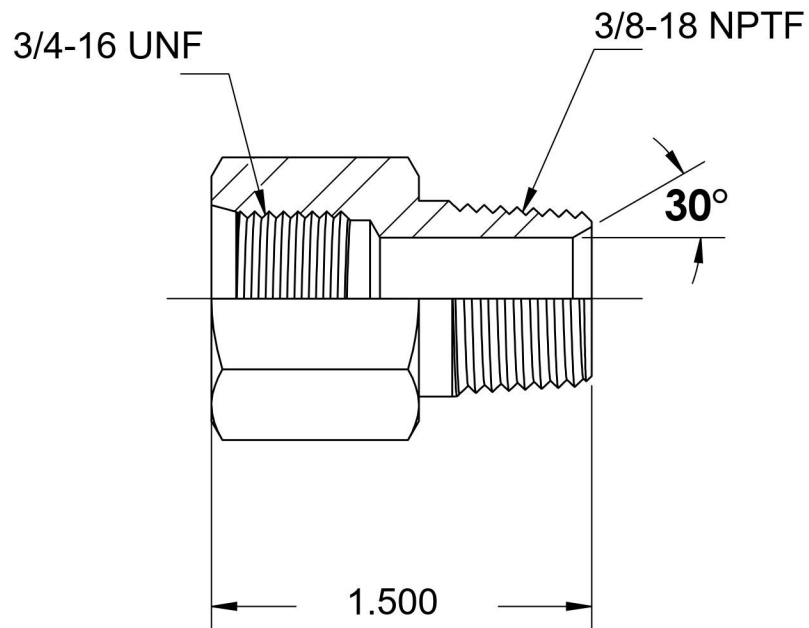

# 6404-08-06-SS

Stainless Steel, SAE J1926 O-Ring Boss Male Adapter, 3/4-16 Female ORB x 3/8" Male NPTF 30°

6701 Cochran Road  
Solon, Ohio 44139  
Phone: (440) 248-1880  
Toll Free: 1-888-331-1523

<b>Temperature Rating</b> -425°F to 1200°F	<b>Material</b> 316/316L Stainless Steel	<b>Industry Standards</b> SAE J1926-1, SAE J476	<b>Series</b> <b>6404-SS</b>
<b>Pressure Rating</b> 5000 psi	<b>Finish</b> Passivated		<b>Series Description</b> SAE J1926 O-Ring Boss Male Adapter