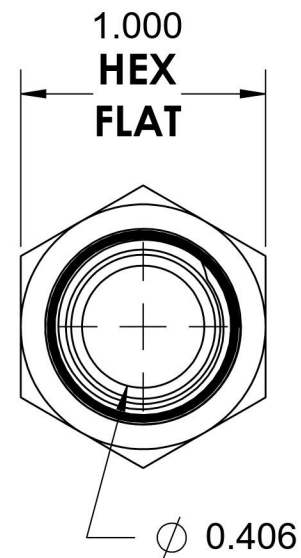

# 6404-08-06-SS

Stainless Steel, SAE J1926 O-Ring Boss Male Adapter, 3/4-16 Female ORB x 3/8" Male NPTF 30°

6701 Cochran Road  
Solon, Ohio 44139  
Phone: (440) 248-1880  
Toll Free: 1-888-331-1523

<b>Temperature Rating</b> -425°F to 1200°F	<b>Material</b> 316/316L Stainless Steel	<b>Industry Standards</b> SAE J1926-1, SAE J476	<b>Series</b> <b>6404-SS</b>
<b>Pressure Rating</b> 5000 psi	<b>Finish</b> Passivated		<b>Series Description</b> SAE J1926 O-Ring Boss Male Adapter