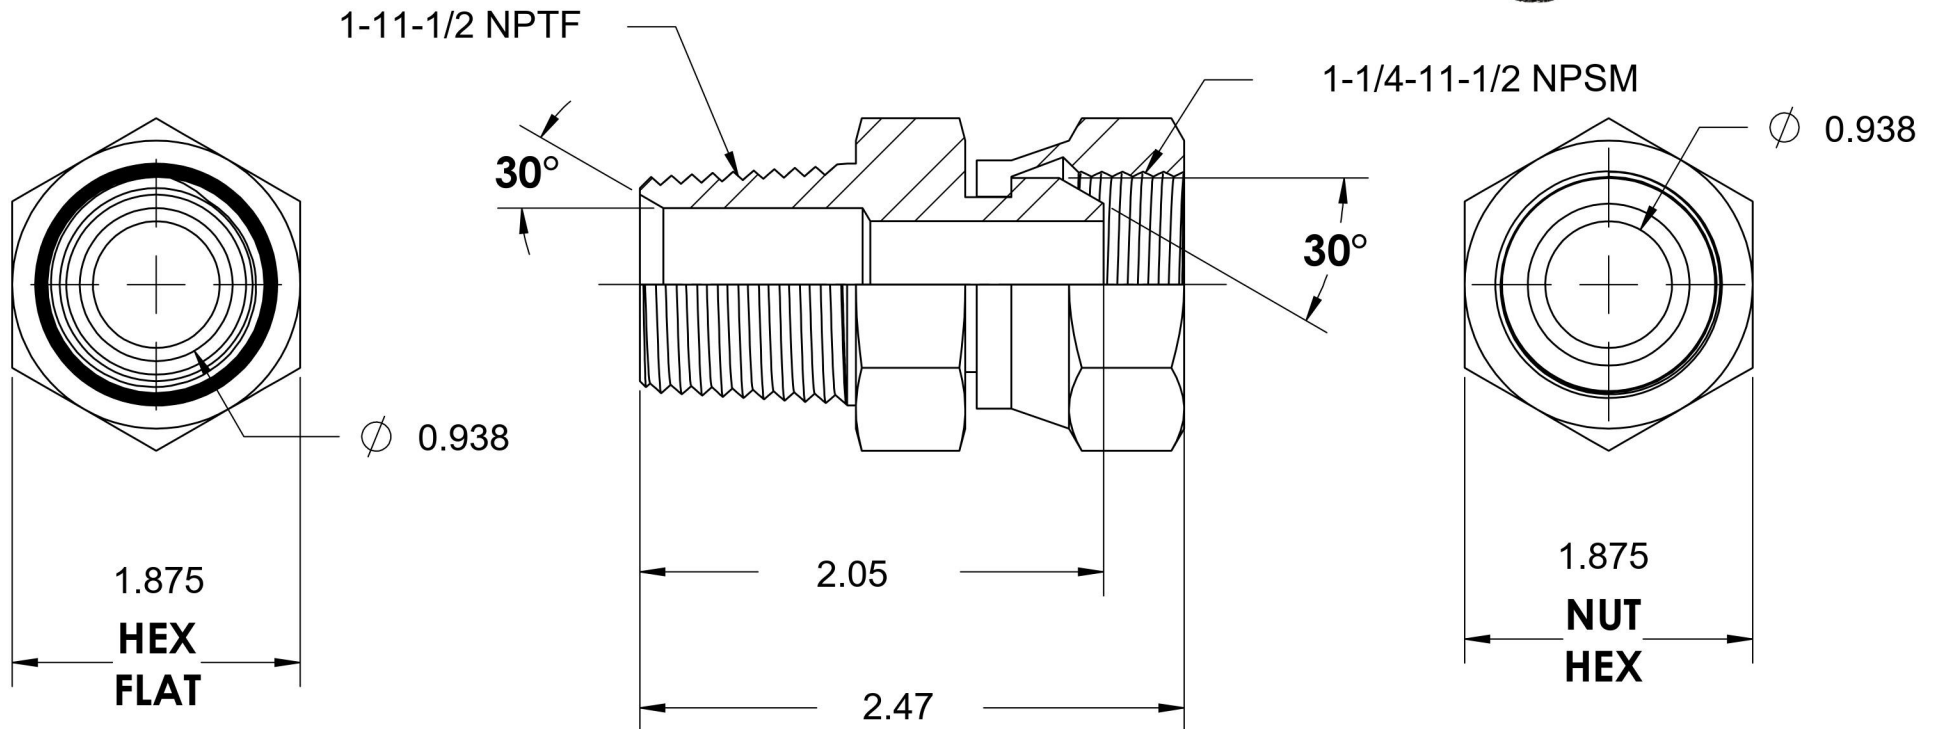

# 1404-16-20

Steel, SAE J514 NPSM Swivel Male Connector, 1" Male NPTF 30° x 1-1/4" Female NPSM Swivel

6701 Cochran Road  
Solon, Ohio 44139  
Phone: (440) 248-1880  
Toll Free: 1-888-331-1523

**Temperature Rating**

-65°F to 500°F

**Pressure Rating**

2500 psi

**Material**

C1045/12L14 Steel

**Finish**

Trivalent Zinc

**Industry Standards**

SAE J514, SAE J476  
ASTM B633

**Series**

1404

**Series Description**

SAE J514 NPSM Swivel Male Connector