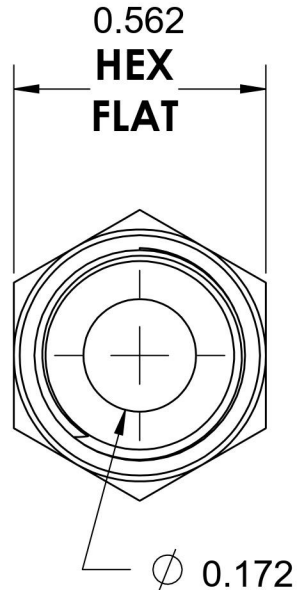

6401-04-02-O-SS

Stainless Steel, SAE J1926 O-Ring Boss Male Adapter, 7/16-20 Male ORB x 1/8" Male NPTF 30°

6701 Cochran Road
Solon, Ohio 44139
Phone: (440) 248-1880
Toll Free: 1-888-331-1523

Temperature Rating -40°F to 250°F	Material 316/316L Stainless Steel	Industry Standards SAE J1926-3, SAE J476 SAE J515	Series 6401-O-SS
Pressure Rating 6000 psi	Finish Passivated		Series Description SAE J1926 O-Ring Boss Male Adapter