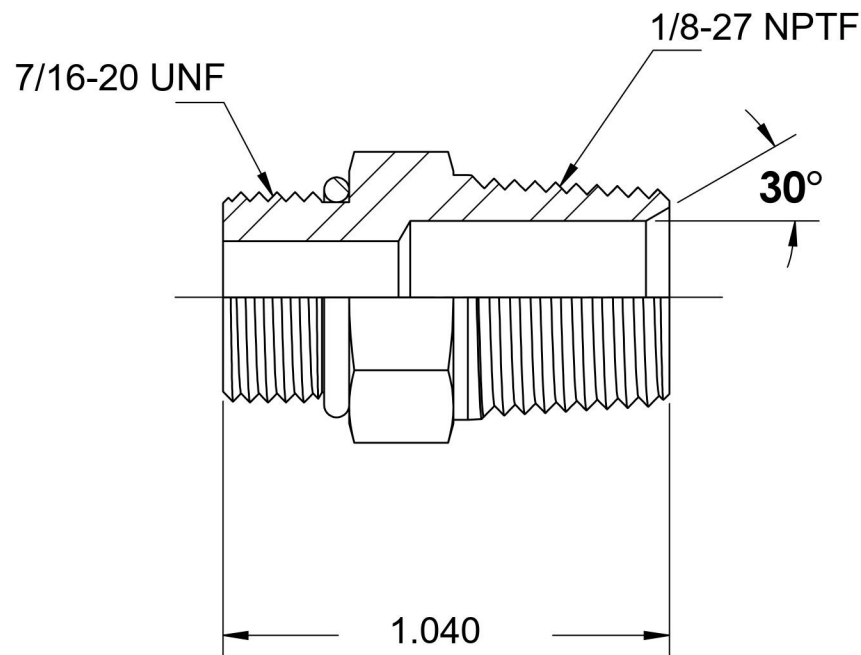

6401-04-02-O-SS

Stainless Steel, SAE J1926 O-Ring Boss Male Adapter, 7/16-20 Male ORB x 1/8" Male NPTF 30°

6701 Cochran Road
Solon, Ohio 44139
Phone: (440) 248-1880
Toll Free: 1-888-331-1523

Temperature Rating -40°F to 250°F	Material 316/316L Stainless Steel	Industry Standards SAE J1926-3, SAE J476 SAE J515	Series 6401-O-SS
Pressure Rating 6000 psi	Finish Passivated		Series Description SAE J1926 O-Ring Boss Male Adapter