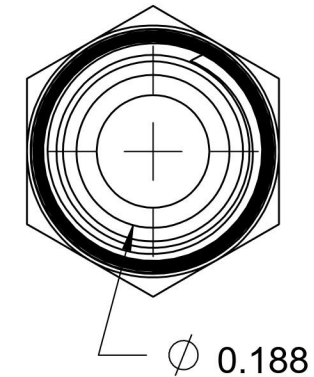

6401-04-02-O-SS

Stainless Steel, SAE J1926 O-Ring Boss Male Adapter, 7/16-20 Male ORB x 1/8" Male NPTF 30°

6701 Cochran Road
Solon, Ohio 44139
Phone: (440) 248-1880
Toll Free: 1-888-331-1523

Temperature Rating -40°F to 250°F	Material 316/316L Stainless Steel	Industry Standards SAE J1926-3, SAE J476 SAE J515	Series 6401-O-SS
Pressure Rating 6000 psi	Finish Passivated		Series Description SAE J1926 O-Ring Boss Male Adapter