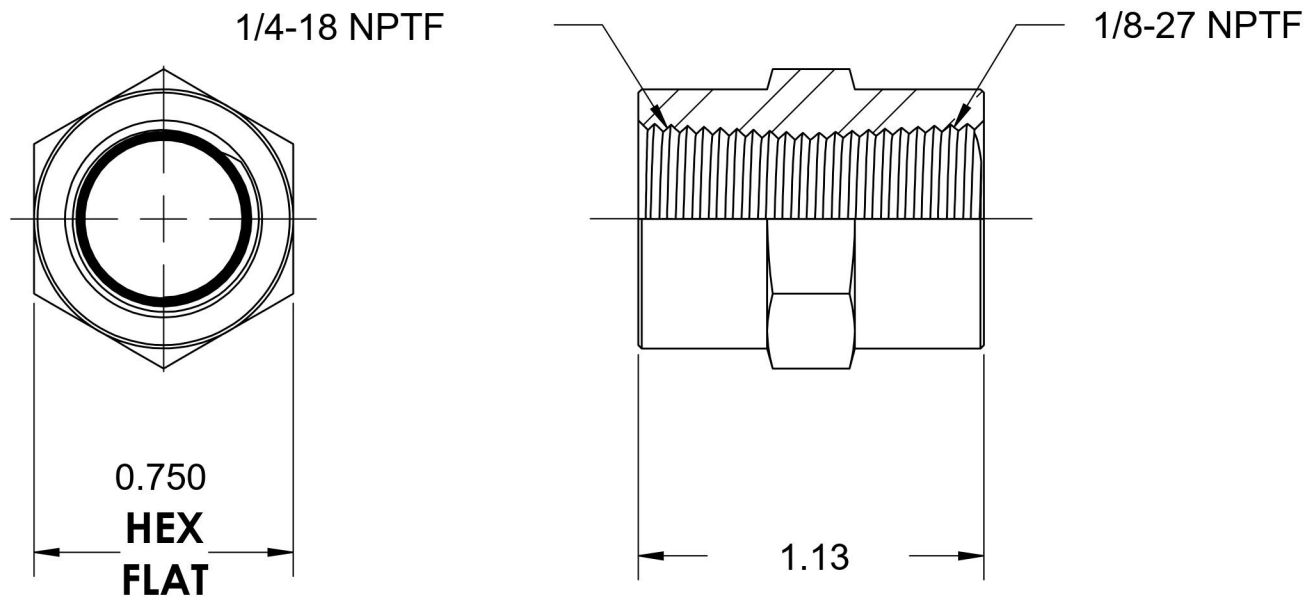

5000-04-02

Steel, SAE J514 Pipe Hex Coupling, 1/4" Female NPTF x 1/8" Female NPTF

6701 Cochran Road
Solon, Ohio 44139
Phone: (440) 248-1880
Toll Free: 1-888-331-1523

Temperature Rating

-65°F to 500°F

Pressure Rating

5000

Series Description

SAE J514 Pipe Hex Coupling