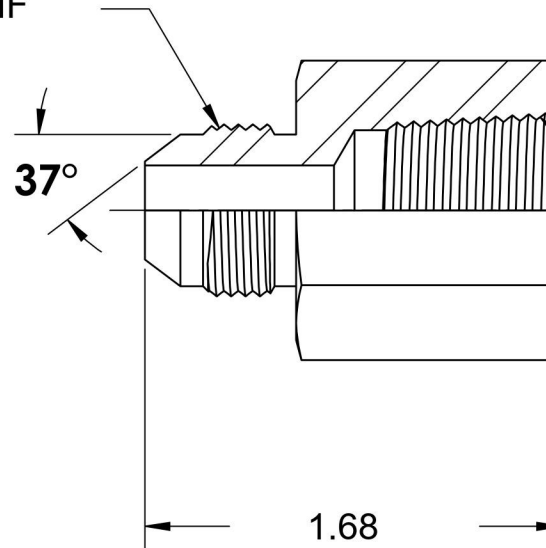

2405-04-08-SS

Stainless Steel, SAE J514 Flared Tube Female Connector, 1/4" Male JIC x 1/2" Female NPTF

7/16-20 UNF

1/2-14 NPTF

6701 Cochran Road
Solon, Ohio 44139
Phone: (440) 248-1880
Toll Free: 1-888-331-1523

Temperature Rating

-425°F to 1200°F

Material

316/316L Stainless Steel

Industry Standards

SAE J514 , SAE J476

Series

2405-SS

Pressure Rating

6000 psi

Finish

Passivated

Series Description

SAE J514 Flared Tube
Female Connector