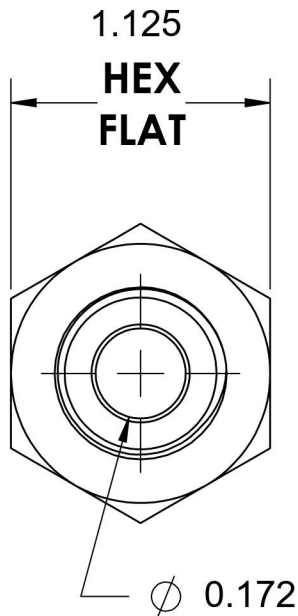

2405-04-08-SS

Stainless Steel, SAE J514 Flared Tube Female Connector, 1/4" Male JIC x 1/2" Female NPTF

7/16-20 UNF

1/2-14 NPTF

6701 Cochran Road
Solon, Ohio 44139
Phone: (440) 248-1880
Toll Free: 1-888-331-1523