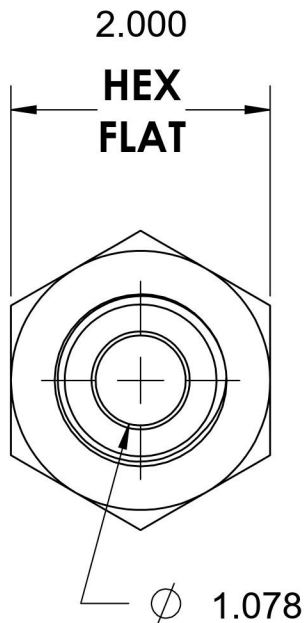

2405-20-20-B

Brass, SAE J514 Flared Tube Female Connector, 1-1/4" Male JIC x 1-1/4" Female NPTF

6701 Cochran Road
Solon, Ohio 44139
Phone: (440) 248-1880
Toll Free: 1-888-331-1523

Temperature Rating

-325°F to 400°F