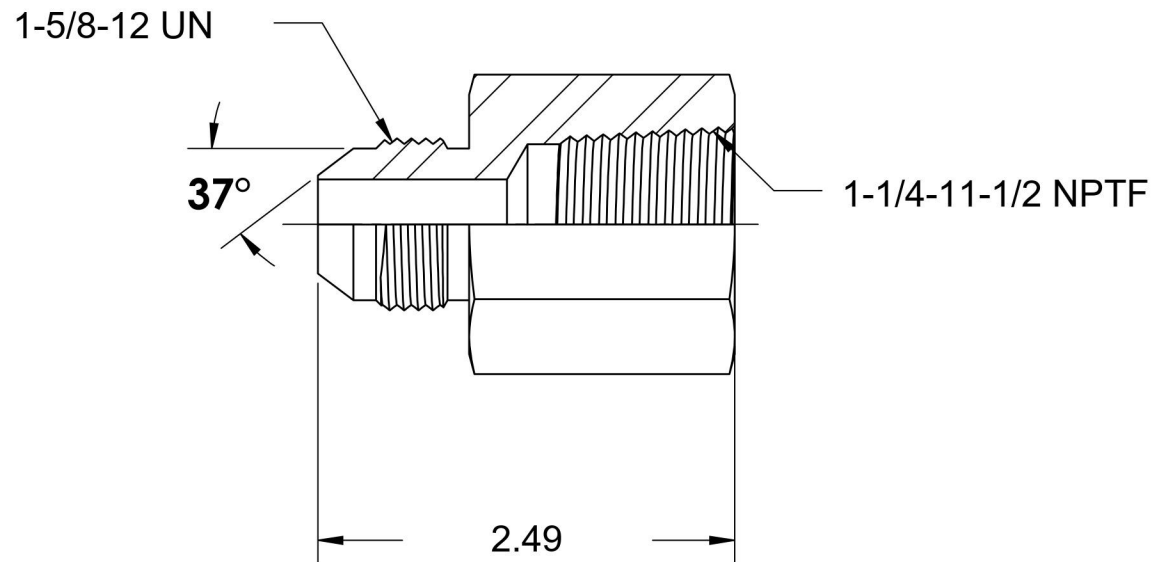

2405-20-20-B

Brass, SAE J514 Flared Tube Female Connector, 1-1/4" Male JIC x 1-1/4" Female NPTF

6701 Cochran Road
Solon, Ohio 44139
Phone: (440) 248-1880
Toll Free: 1-888-331-1523

Temperature Rating

-325°F to 400°F

Material

C360 Brass

Industry Standards

SAE J514, SAE J476

Series

2405-B

Pressure Rating

1600 psi

Finish

Natural Finish

Series Description

SAE J514 Flared Tube
Female Connector