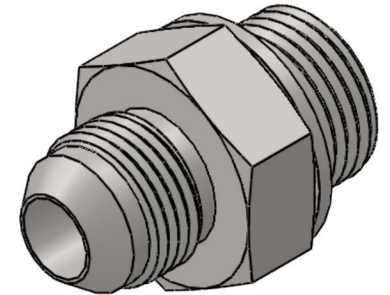

# 7012-24-20

Steel, SAE J514 37° Flare Male BSPP Type (G) Port Connector, 1-1/2" Male JIC x 1-1/4-11 Male BSPP ORR

6701 Cochran Road  
Solon, Ohio 44139  
Phone: (440) 248-1880  
Toll Free: 1-888-331-1523

<b>Temperature Rating</b>	<b>Material</b>	<b>Industry Standards</b>	<b>Series</b>
-40°F to 250°F	C1045 / 12L14 Steel	SAE J514, ISO 1179	7012-ORR
<b>Pressure Rating</b>	<b>Finish</b>	ASTM B633	
3000 psi	Trivalent Zinc		<b>Series Description</b> SAE J514 37° Flare Male BSPP Type (G) Port Connector