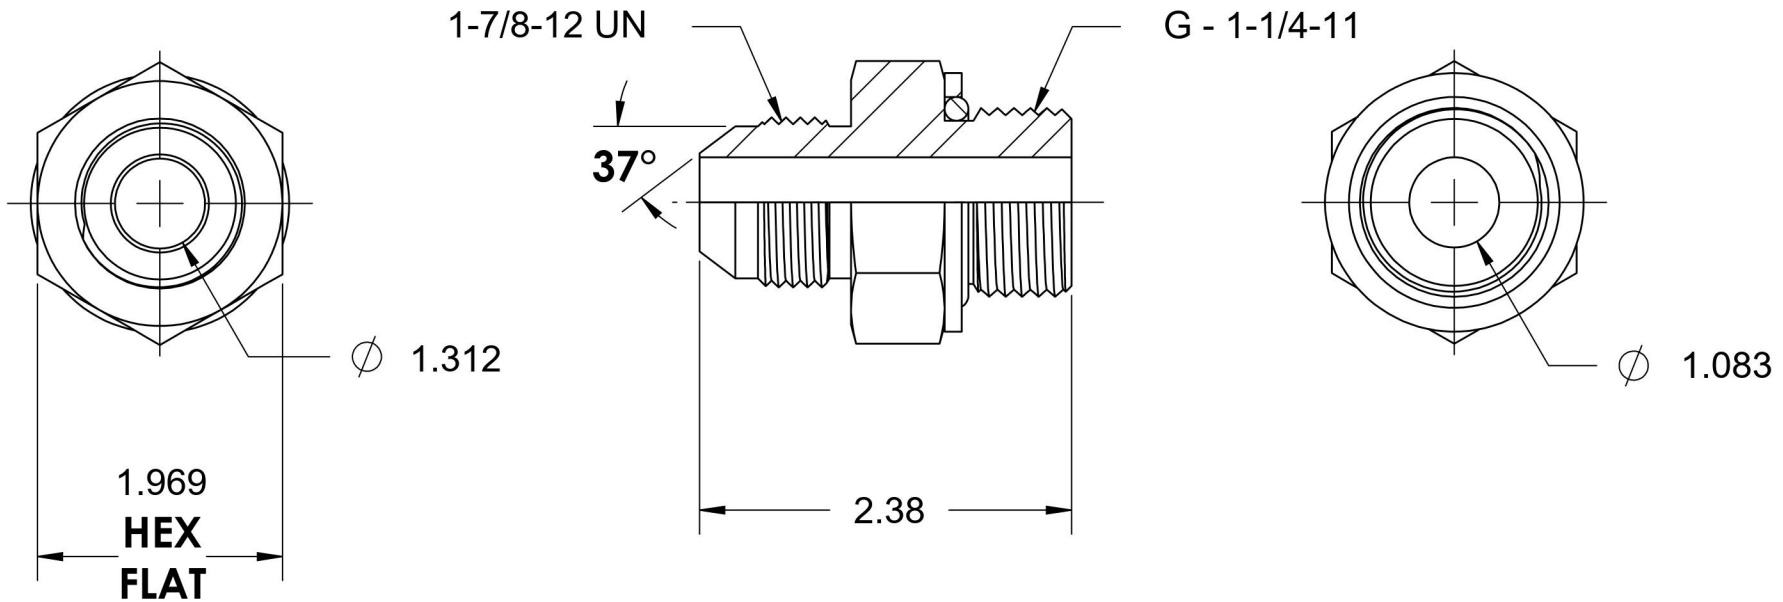

# 7012-24-20

Steel, SAE J514 37° Flare Male BSPP Type (G) Port Connector, 1-1/2" Male JIC x 1-1/4-11 Male BSPP ORR

6701 Cochran Road  
Solon, Ohio 44139  
Phone: (440) 248-1880  
Toll Free: 1-888-331-1523

<b>Temperature Rating</b>	<b>Material</b>	<b>Industry Standards</b>	<b>Series</b>
-40°F to 250°F	C1045 / 12L14 Steel	SAE J514, ISO 1179	7012-ORR
<b>Pressure Rating</b>	<b>Finish</b>	ASTM B633	
3000 psi	Trivalent Zinc		<b>Series Description</b> SAE J514 37° Flare Male BSPP Type (G) Port Connector