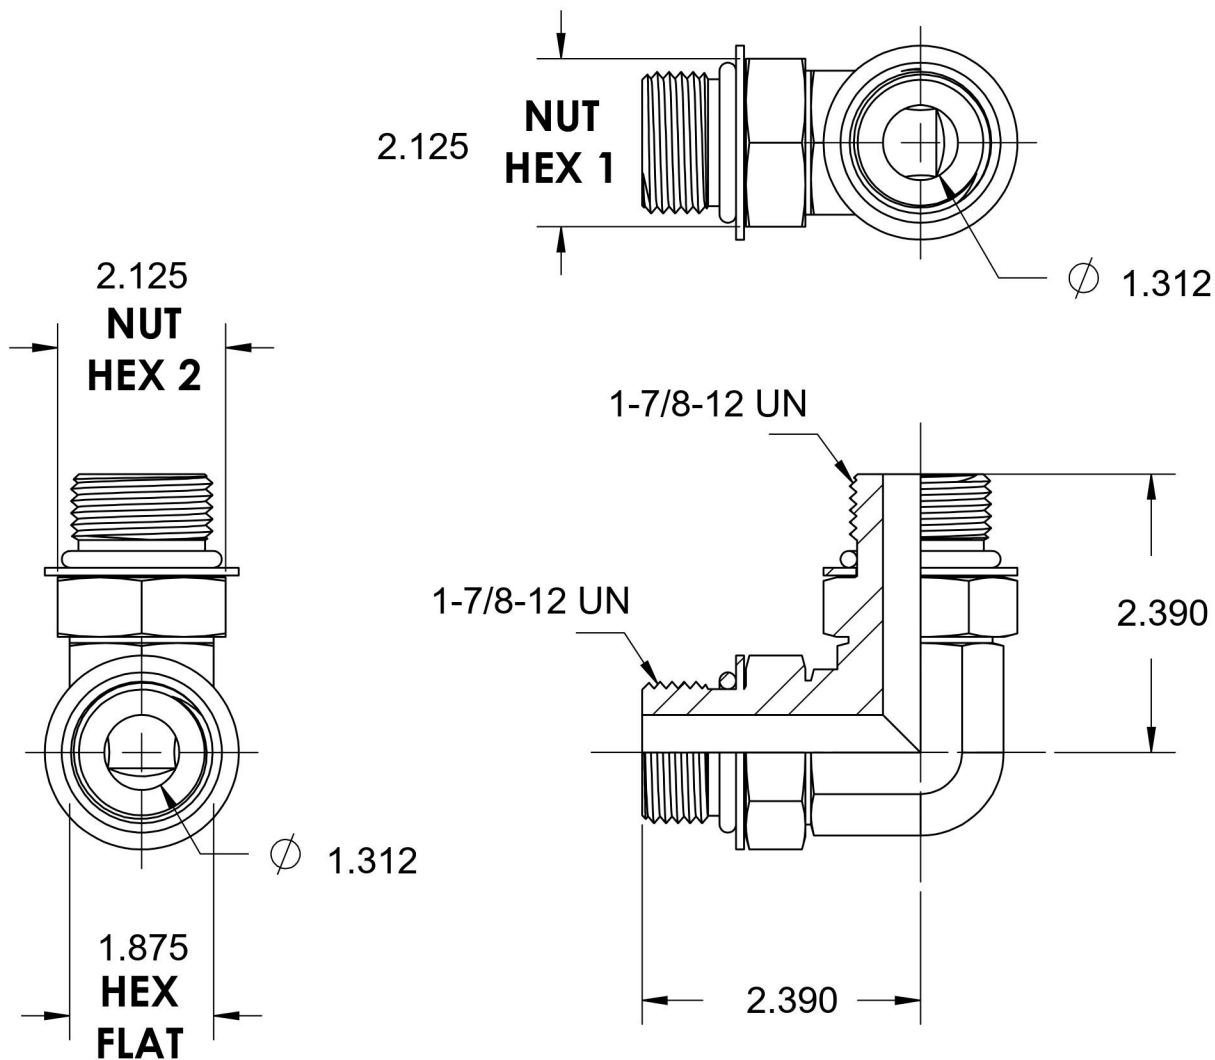

6807-24-24-NWO-SS

Stainless Steel, SAE J1926 Adjustable O-Ring Boss 90° Adjustable Port Elbow, 1-7/8-12 Male Adjustable ORB x 1-7/8-12 Male Adjustable ORB

6701 Cochran Road
Solon, Ohio 44139
Phone: (440) 248-1880
Toll Free: 1-888-331-1523

Temperature Rating	Material	Industry Standards	Series
-40°F to 250°F	316/316L Stainless	SAE J1926-3	6807-NWO-FG
Pressure Rating	Finish		Series Description
2000psi	Passivation		SAE J1926 Adjustable O-Ring Boss 90° Adjustable Port Elbow