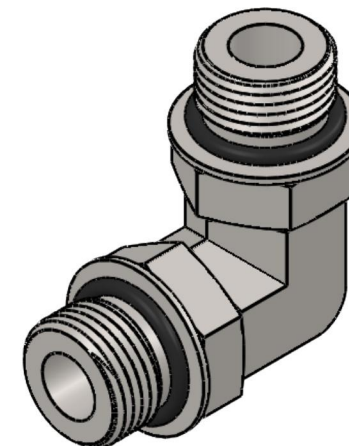

6807-24-24-NWO-SS

Stainless Steel, SAE J1926 Adjustable O-Ring Boss 90° Adjustable Port Elbow, 1-7/8-12 Male Adjustable ORB x 1-7/8-12 Male Adjustable ORB

6701 Cochran Road
Solon, Ohio 44139
Phone: (440) 248-1880
Toll Free: 1-888-331-1523

Temperature Rating	Material	Industry Standards	Series
-40°F to 250°F	316/316L Stainless	SAE J1926-3	6807-NWO-FG
Pressure Rating	Finish		Series Description
2000psi	Passivation		SAE J1926 Adjustable O-Ring Boss 90° Adjustable Port Elbow