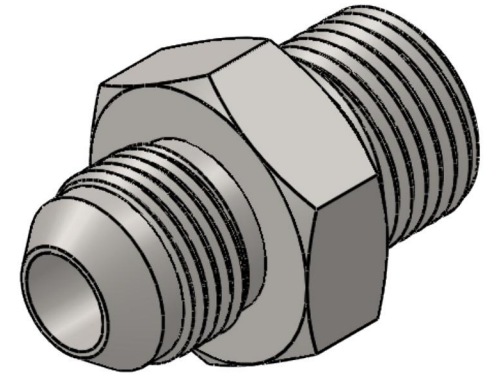

7002-05-02-SS

Stainless Steel, SAE J514 37° Flare Male BSPP Port/Line Connector, 5/16" Male JIC x 1/8-28 Male BSPP 60° Line/Port

6701 Cochran Road
Solon, Ohio 44139
Phone: (440) 248-1880
Toll Free: 1-888-331-1523

Temperature Rating	Material	Industry Standards	Series
-425°F to 1200°F	316/316L Stainless Steel	SAE J514, ISO 1179	7002-SS
Pressure Rating	Finish	ISO 8434-6	Series Description
5100 psi	Passivated		SAE J514 37° Flare Male BSPP Port/Line Connector