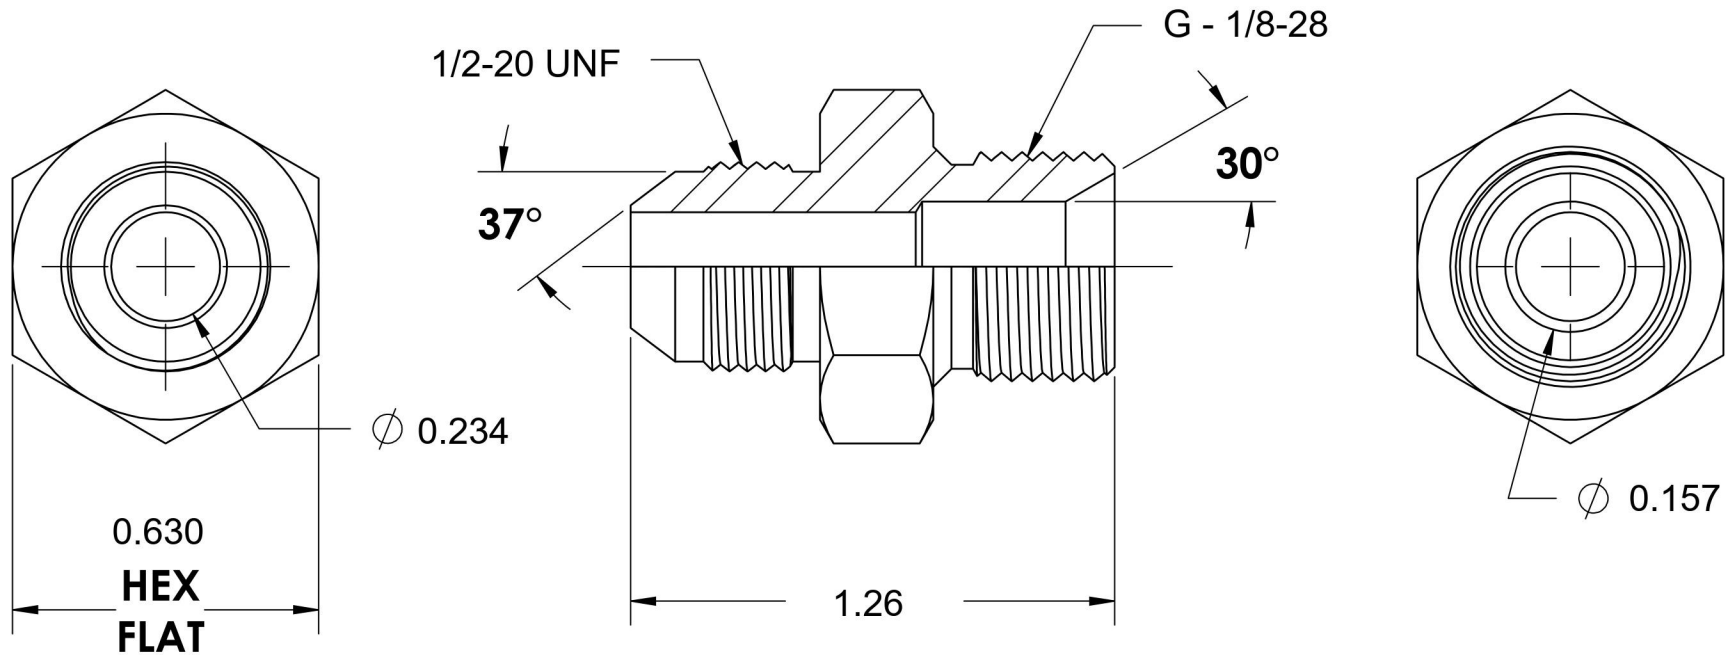

7002-05-02-SS

Stainless Steel, SAE J514 37° Flare Male BSPP Port/Line Connector, 5/16" Male JIC x 1/8-28 Male BSPP 60° Line/Port

6701 Cochran Road
Solon, Ohio 44139
Phone: (440) 248-1880
Toll Free: 1-888-331-1523

Temperature Rating	Material	Industry Standards	Series
-425°F to 1200°F	316/316L Stainless Steel	SAE J514, ISO 1179	7002-SS
Pressure Rating	Finish	ISO 8434-6	Series Description
5100 psi	Passivated		SAE J514 37° Flare Male BSPP Port/Line Connector