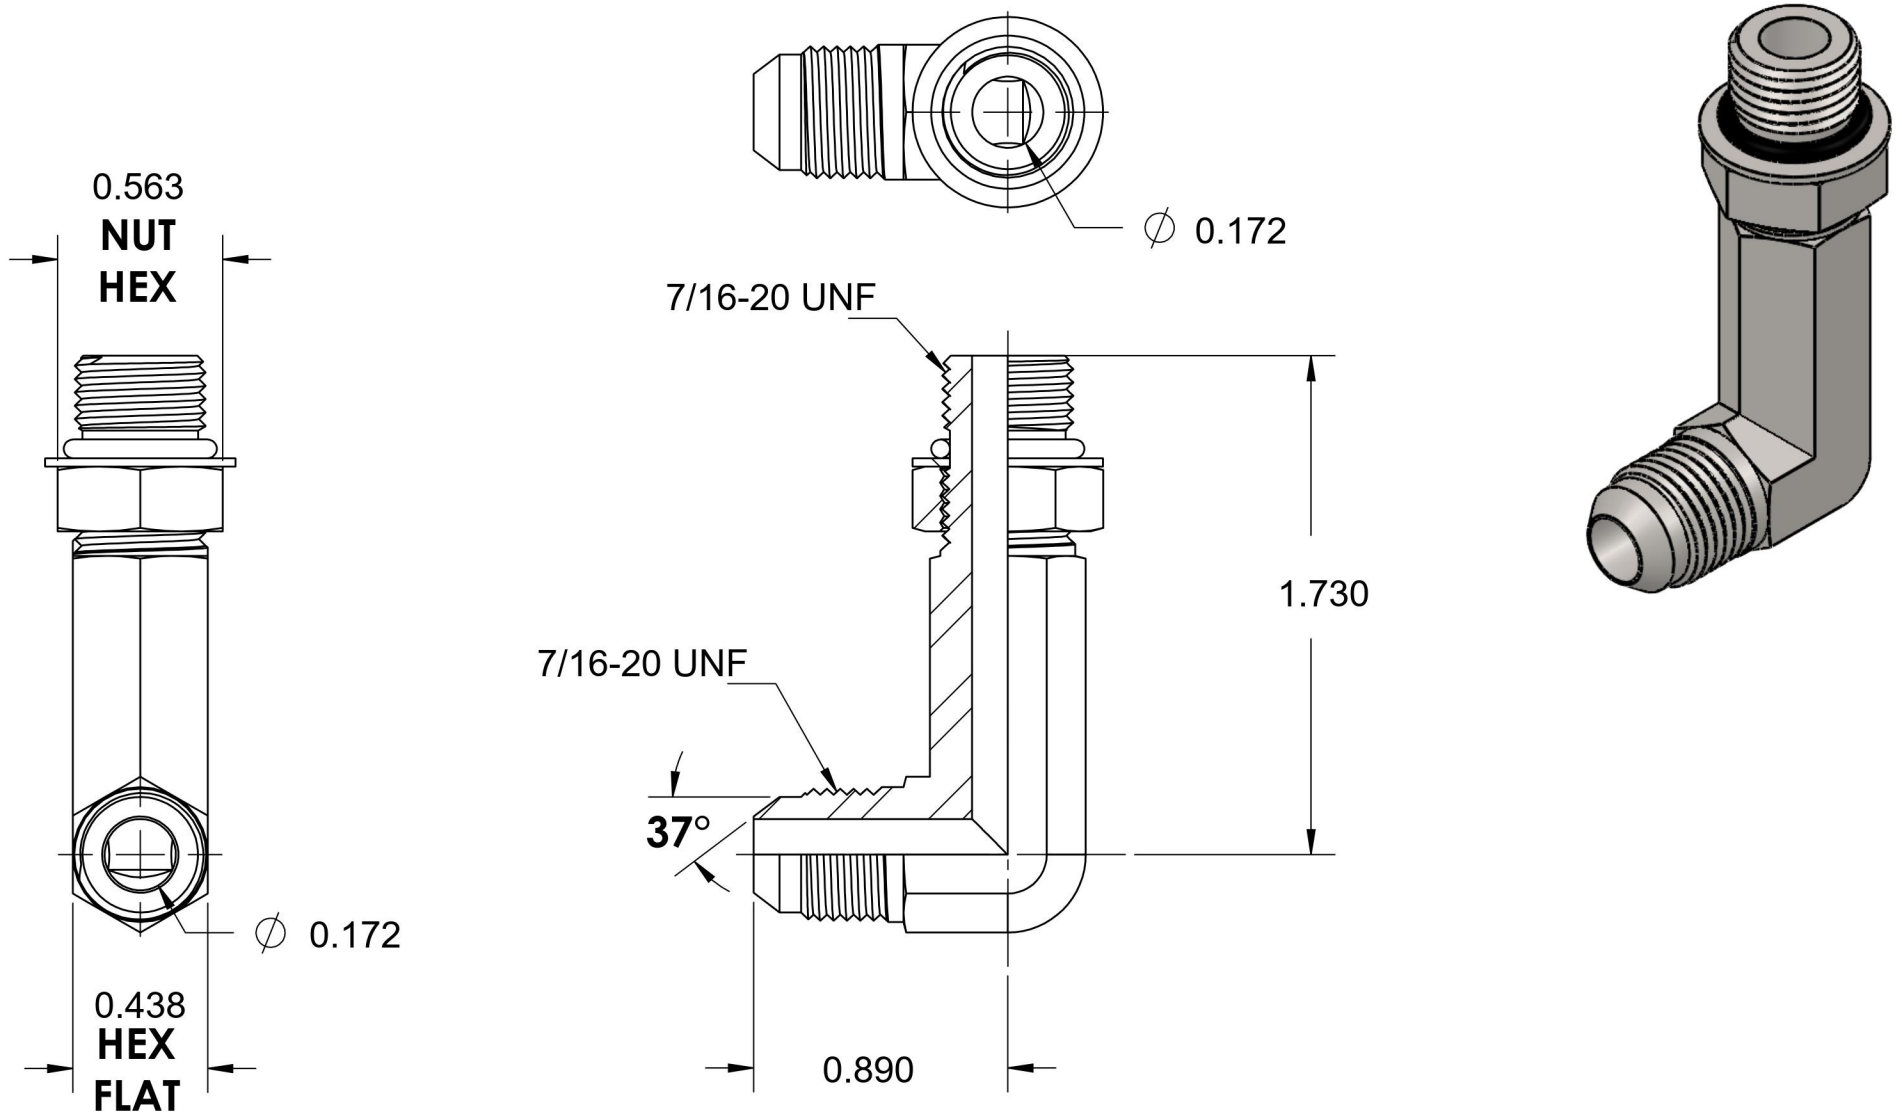

# 6801-LL-04-04-NWO-FG

Steel, SAE J514 37° Flare 90° Extra Long Adjustable Port Elbow, 1/4" Male JIC x 7/16-20 Male Adjustable ORB

6701 Cochran Road  
Solon, Ohio 44139  
Phone: (440) 248-1880  
Toll Free: 1-888-331-1523

**Temperature Rating**

-40°F to 250°F

**Pressure Rating**

6000 psi

**Material**

C1045 Steel

**Finish**

Trivalent Zinc

**Industry Standards**

SAE J1453, SAE J1926-3  
SAE J515, ASTM B633

**Series**

6801-LL-NWO-FG

**Series Description**

SAE J514 37° Flare 90° Extra Long Adjustable Port Elbow