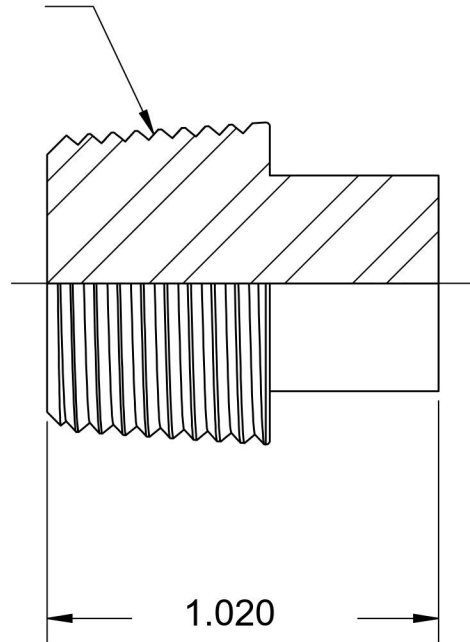

5406-SHP-08

Steel, SAE J531 Pipe Square Head Plug, 1/2" Male NPTF

1/2-14 NPTF

0.562
HEX

6701 Cochran Road
Solon, Ohio 44139
Phone: (440) 248-1880
Toll Free: 1-888-331-1523

Temperature Rating -65°F to 500°F	Material C1045 / 12L14 Steel	Industry Standards SAE J531, SAE J476 ASTM B633	Series 5406-SHP
Pressure Rating 6000psi	Finish Trivalent Zinc		Series Description SAE J531 Pipe Square Head Plug