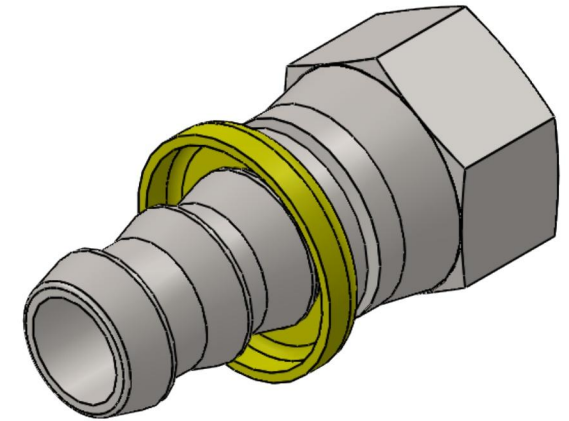

# 2111-10-10

Steel, SAE J514 Push-Lok Swivel Hose Connector, 5/8" Push-Lok Hose Barb x 5/8" Female JIC Swivel

6701 Cochran Road  
Solon, Ohio 44139  
Phone: (440) 248-1880  
Toll Free: 1-888-331-1523

#### Material

C1045/12L14 Steel

#### Series Description

SAE J514 Push-Lok Swivel Hose Connector