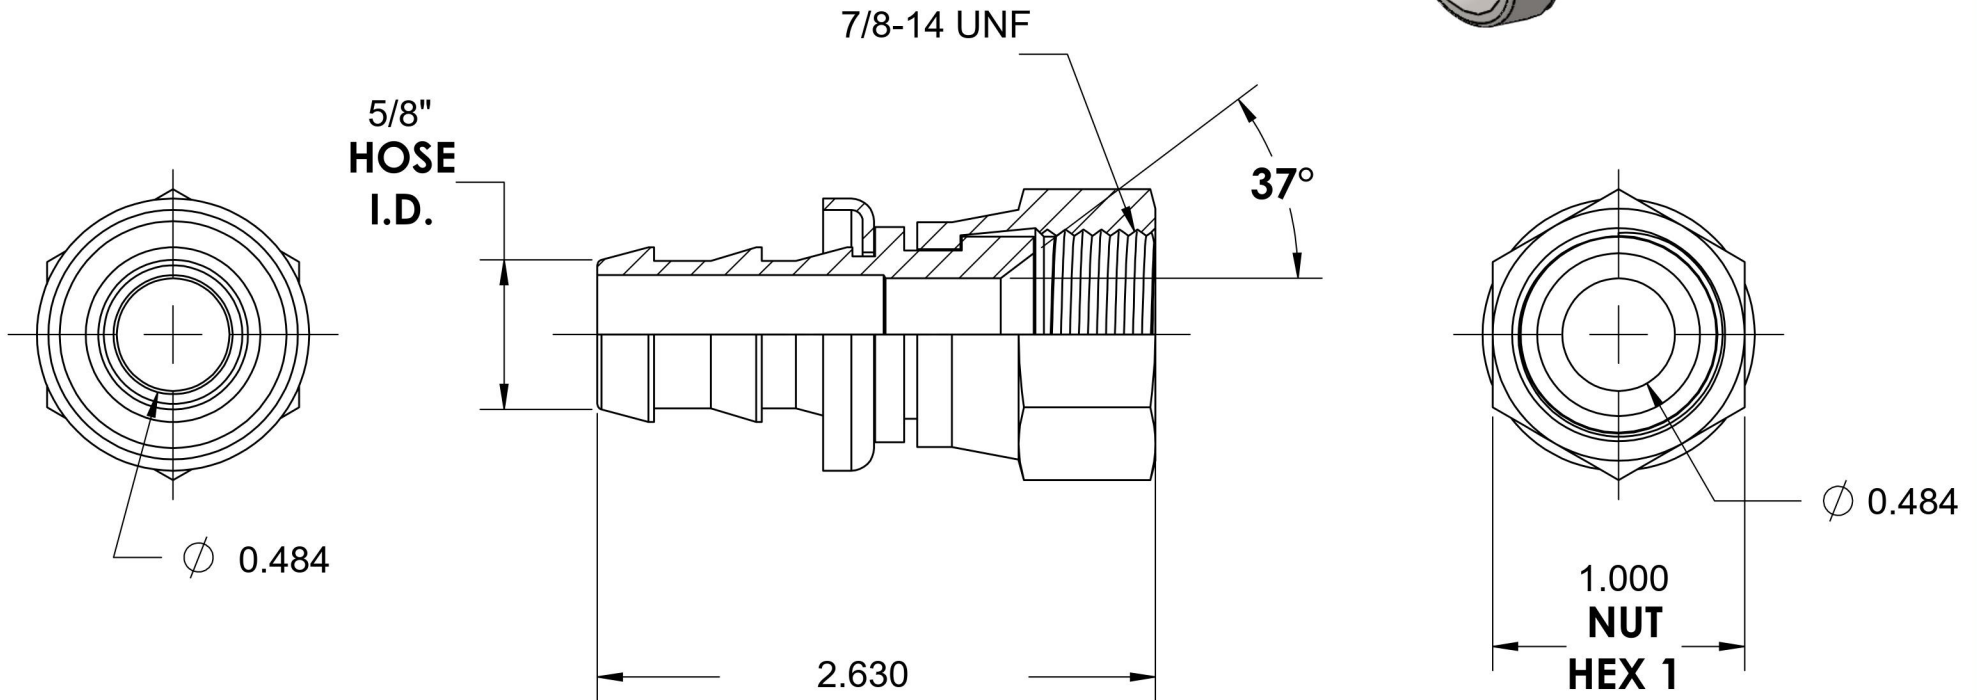

# 2111-10-10

Steel, SAE J514 Push-Lok Swivel Hose Connector, 5/8" Push-Lok Hose Barb x 5/8" Female JIC Swivel

6701 Cochran Road  
Solon, Ohio 44139  
Phone: (440) 248-1880  
Toll Free: 1-888-331-1523