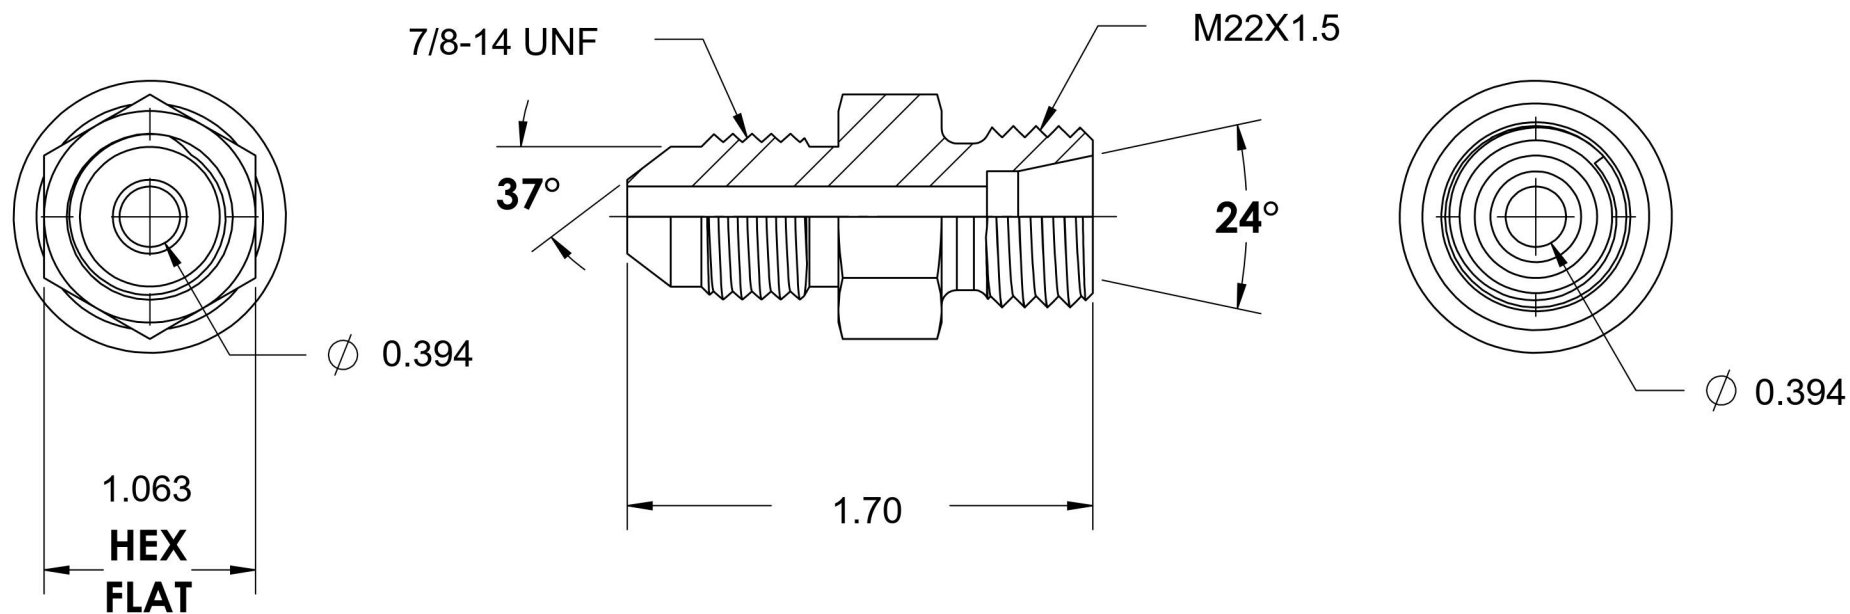

# 7005-10-S14-22

Steel, SAE J514 37° Flare/ISO 8434-1 Heavy Series Male Adapter, 5/8" Male JIC x M22X1.5 Male DIN

6701 Cochran Road  
Solon, Ohio 44139  
Phone: (440) 248-1880  
Toll Free: 1-888-331-1523

<b>Temperature Rating</b> -65°F to 500°F	<b>Material</b> C1045 / 12L14 Steel	<b>Industry Standards</b> SAE J514, ISO 8434-1	<b>Series</b> 7005-DIN HEAVY
<b>Pressure Rating</b> 5000 psi	<b>Finish</b> Trivalent Zinc	DIN 2353, ASTM B633	<b>Series Description</b> SAE J514 37° Flare/ISO 8434-1 Heavy Series Male Adapter