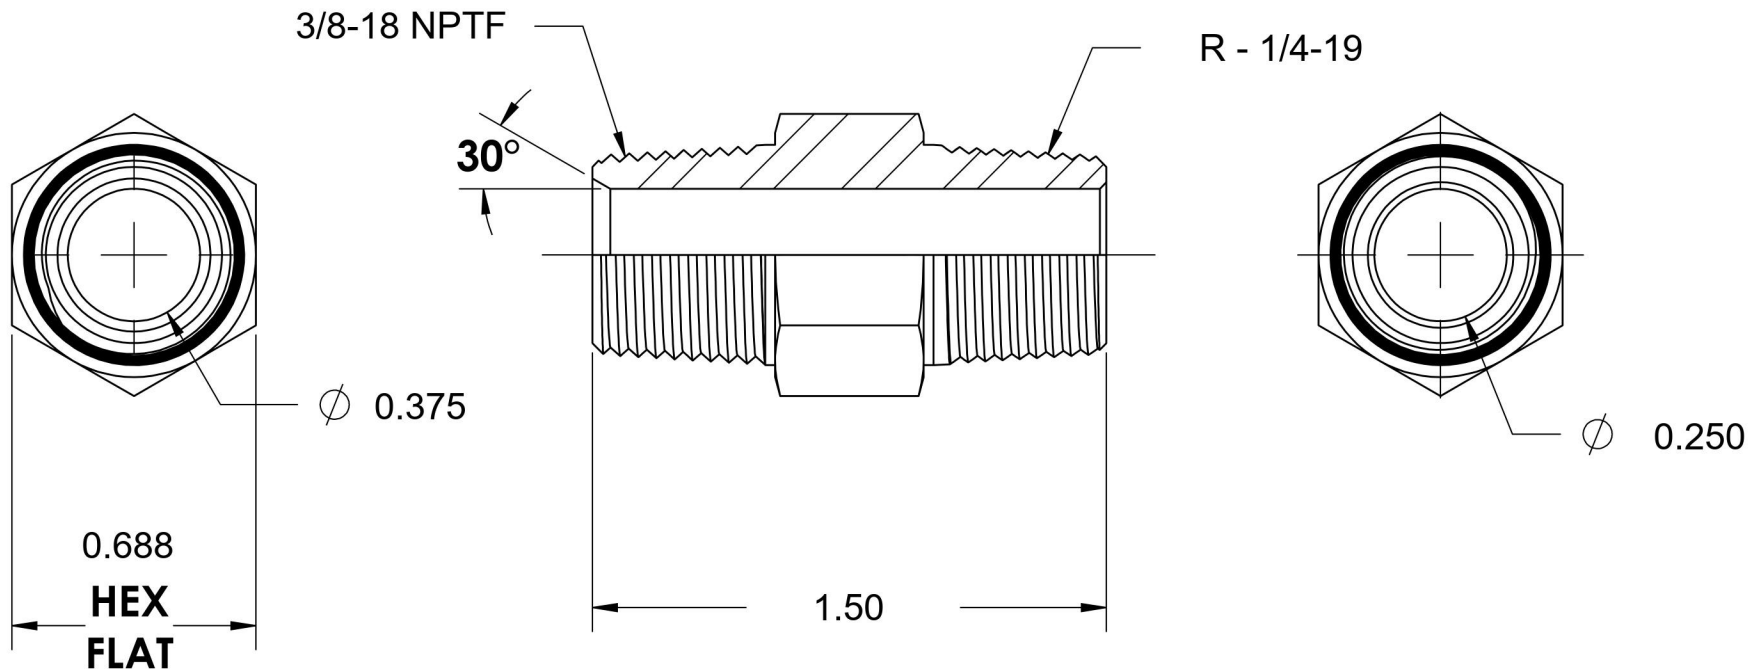

# 7030-06-04

Steel, SAE J476 Pipe Male BSPT Nipple, 3/8" Male NPTF 30° x 1/4" Male BSPT

6701 Cochran Road  
Solon, Ohio 44139  
Phone: (440) 248-1880  
Toll Free: 1-888-331-1523

<b>Temperature Rating</b>	<b>Material</b>	<b>Industry Standards</b>	<b>Series</b>
-65°F to 500°F	C1045 / 12L14 Steel	SAE J476, ISO 7-1	7030
<b>Pressure Rating</b>	<b>Finish</b>	ASTM B633	<b>Series Description</b>
6000 psi	Trivalent Zinc		SAE J476 Pipe Male BSPT Nipple