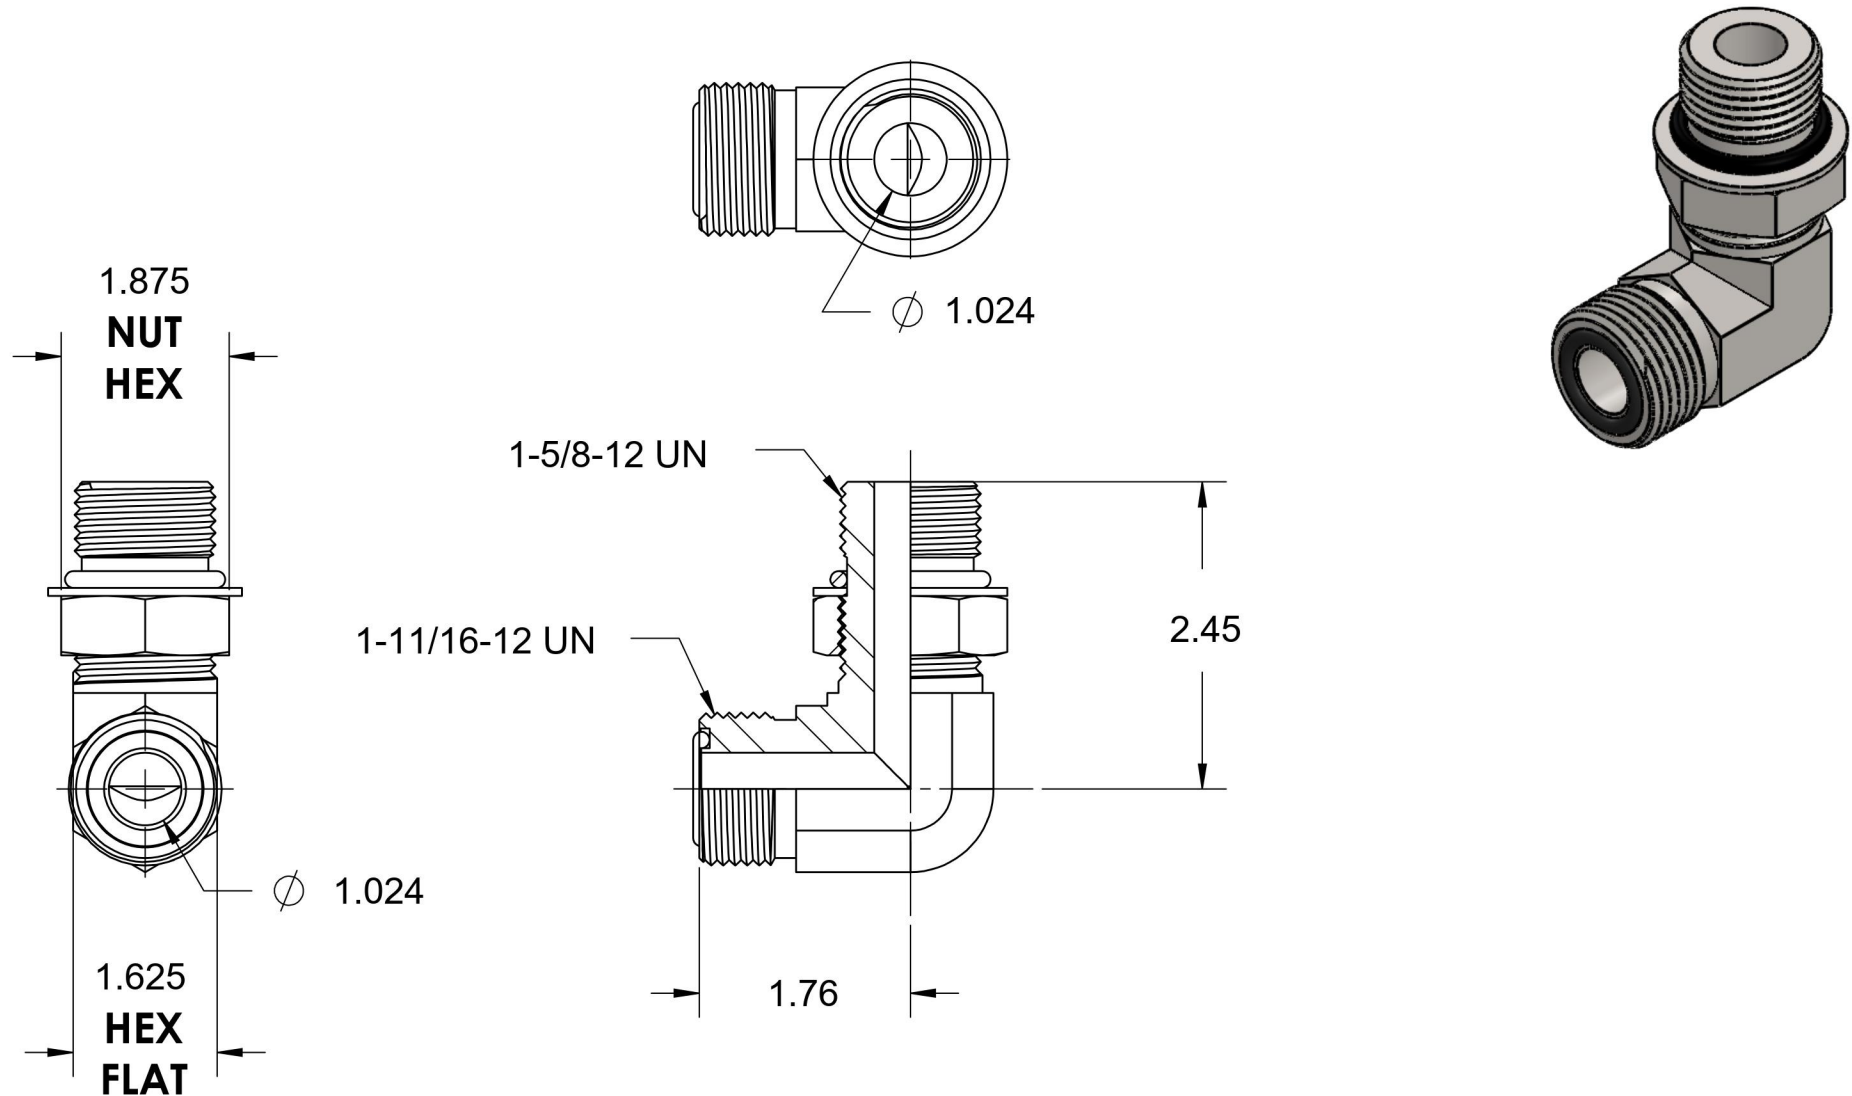

# FS6801-20-20-NWO-SS

Stainless Steel, SAE J1453 O-Ring Face Seal 90° Adjustable Port Elbow, 1-1/4" Male ORFS x 1-5/8-12 Male Adjustable ORB

6701 Cochran Road  
Solon, Ohio 44139  
Phone: (440) 248-1880  
Toll Free: 1-888-331-1523

Temperature Rating	Material	Industry Standards	Series
-40°F to 250°F	316/316L Stainless Steel	SAE J1453, SAE J1926-2	FS6801-NWO-SS
Pressure Rating	Finish		Series Description
4000 psi	Passivated		SAE J1453 O-Ring Face Seal 90° Adjustable Port Elbow