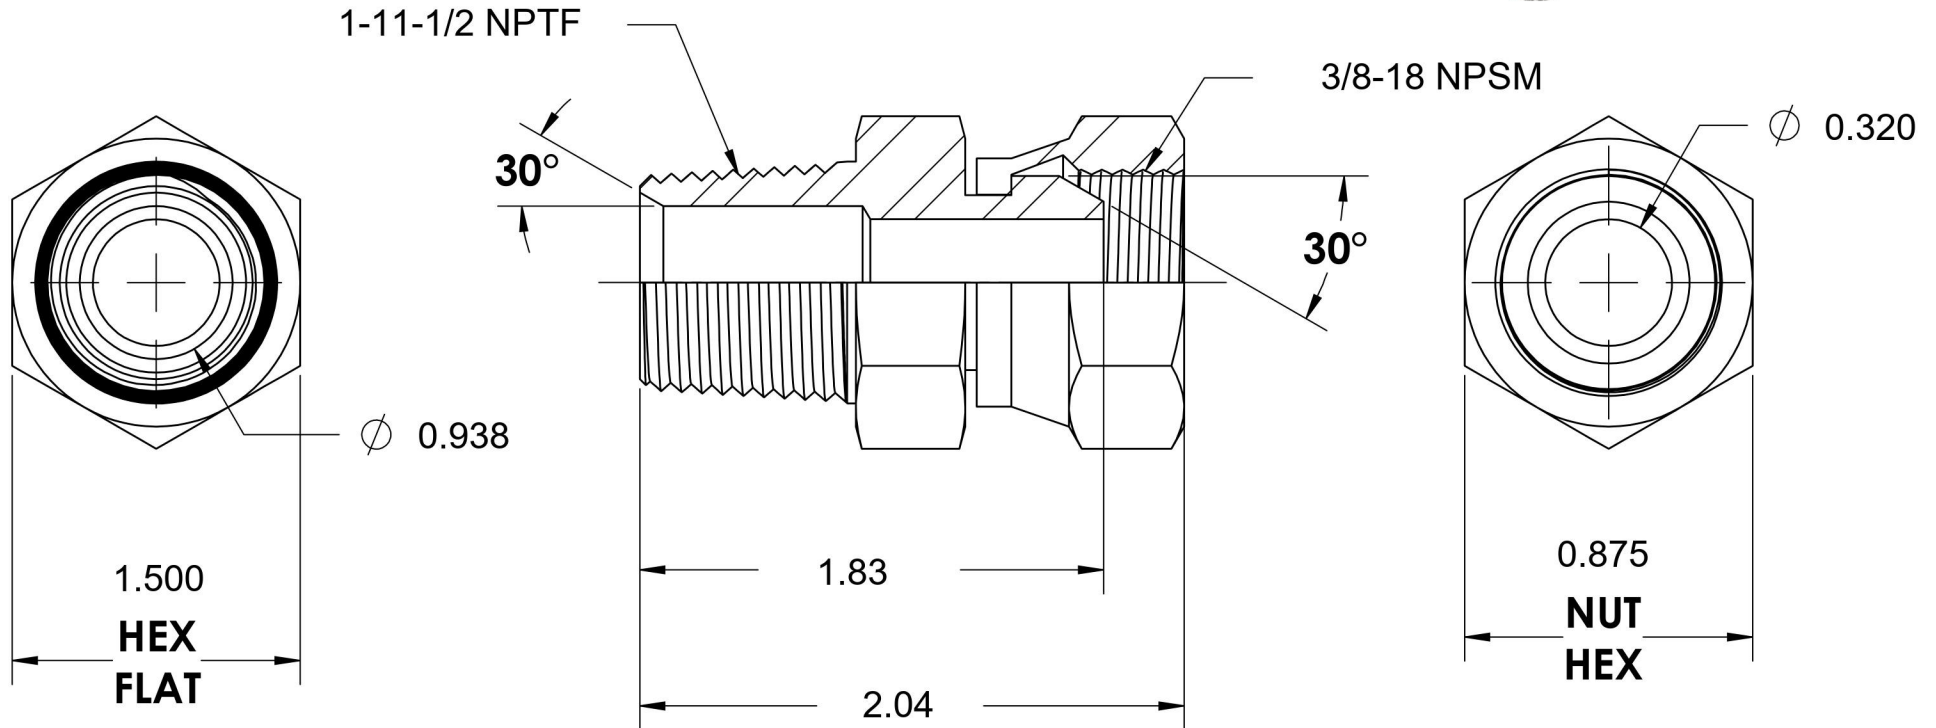

1404-16-06

Steel, SAE J514 NPSM Swivel Male Connector, 1" Male NPTF 30° x 3/8" Female NPSM Swivel

6701 Cochran Road
Solon, Ohio 44139
Phone: (440) 248-1880
Toll Free: 1-888-331-1523

Temperature Rating

-65°F to 500°F

Pressure Rating

4000 psi

Material

C1045/12L14 Steel

Finish

Trivalent Zinc

Industry Standards

SAE J514, SAE J476
ASTM B633

Series

1404

Series Description

SAE J514 NPSM Swivel Male Connector