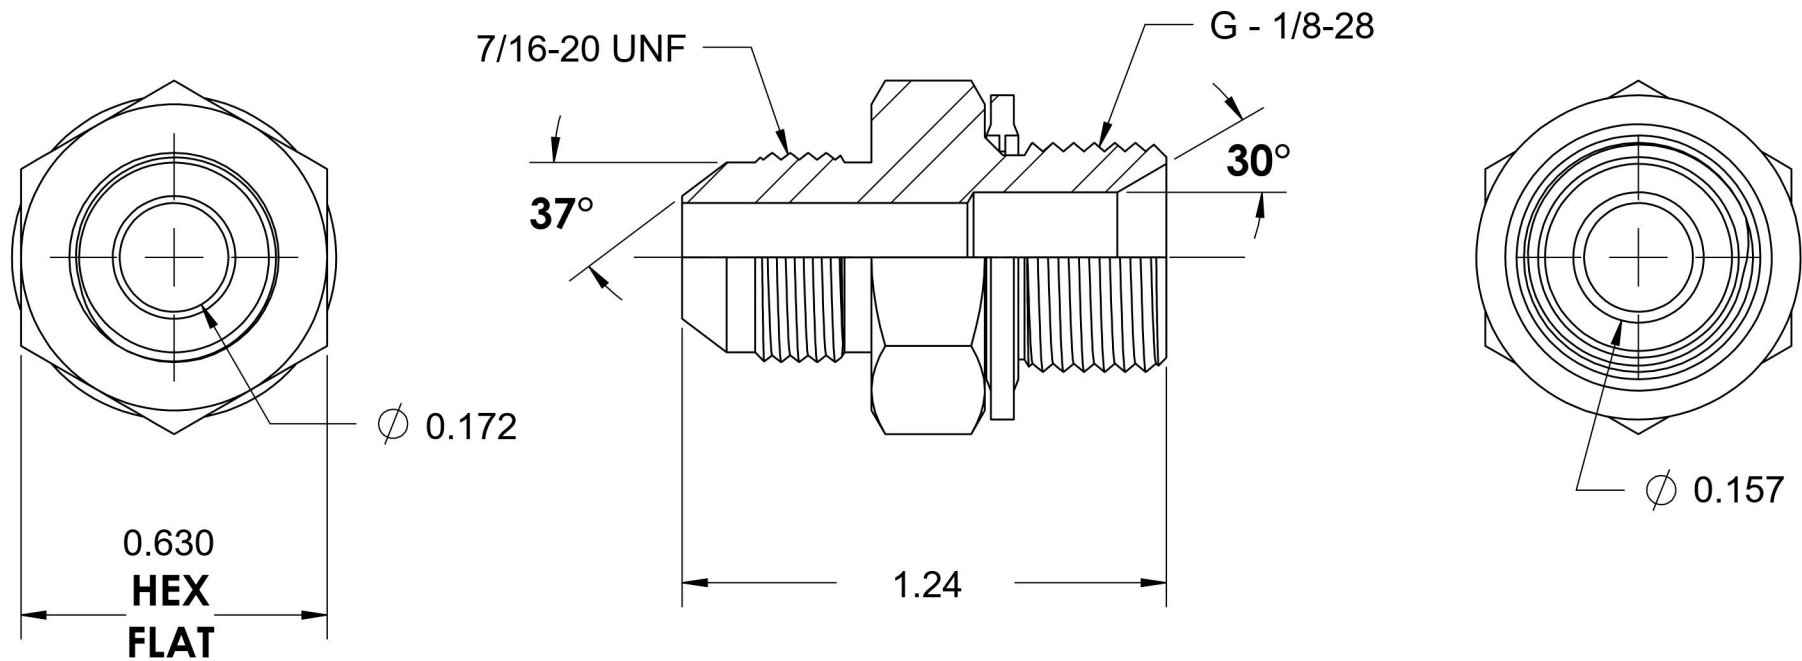

# 7002-04-02-BS

Steel, SAE J514 37° Flare BSPP Type (D) Bonded Seal Port/Line Adapter, 1/4" Male JIC x 1/8-28 Male BSPP 60° Line/Port

6701 Cochran Road  
Solon, Ohio 44139  
Phone: (440) 248-1880  
Toll Free: 1-888-331-1523

<b>Temperature Rating</b>	<b>Material</b>	<b>Industry Standards</b>	<b>Series</b>
-22°F to 257°F	C1045/12L14 Steel	SAE J514, ISO 1179	7002-BS
<b>Pressure Rating</b>	<b>Finish</b>	ASTM B633	<b>Series Description</b>
5100 psi	Trivalent Zinc		SAE J514 37° Flare BSPP Type (D) Bonded Seal Port/Line Adapter