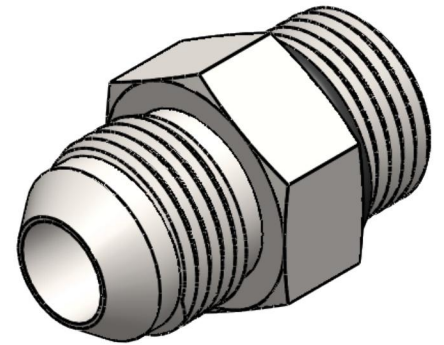

# 6400-03-05-O-SS

Stainless Steel, SAE J514 37° Flare Port Connector, 3/16" Male JIC x 1/2-20 Male ORB

6701 Cochran Road  
Solon, Ohio 44139  
Phone: (440) 248-1880  
Toll Free: 1-888-331-1523

**Temperature Rating**

-40°F to 250°F

**Pressure Rating**

7200 psi

**Material**

316/316L Stainless Steel

**Finish**

Passivated

**Industry Standards**

SAE J514, SAE J1926-3

**Series**

6400-O-SS

**Series Description**

SAE J514 37° Flare Port Connector