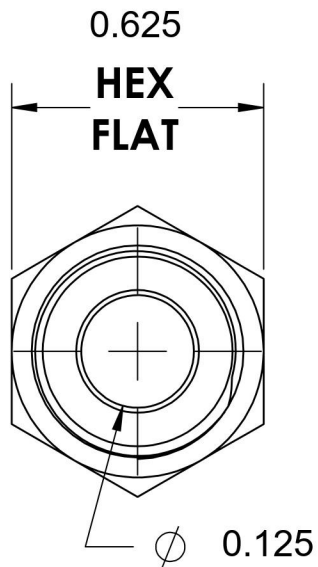

# 6400-03-05-O-SS

Stainless Steel, SAE J514 37° Flare Port Connector, 3/16" Male JIC x 1/2-20 Male ORB

6701 Cochran Road  
Solon, Ohio 44139  
Phone: (440) 248-1880  
Toll Free: 1-888-331-1523

**Temperature Rating**