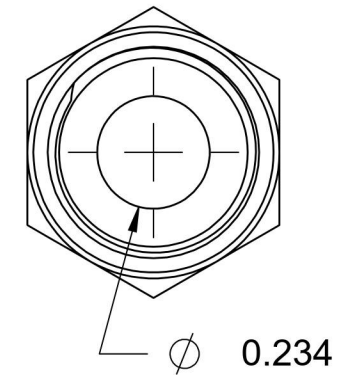

# 6400-03-05-O-SS

Stainless Steel, SAE J514 37° Flare Port Connector, 3/16" Male JIC x 1/2-20 Male ORB

6701 Cochran Road  
Solon, Ohio 44139  
Phone: (440) 248-1880  
Toll Free: 1-888-331-1523

**Temperature Rating**

-40°F to 250°F

**Pressure Rating**

7200 psi

**Material**

316/316L Stainless Steel

**Finish**

Passivated

**Industry Standards**

SAE J514, SAE J1926-3

**Series**

6400-O-SS

**Series Description**

SAE J514 37° Flare Port Connector