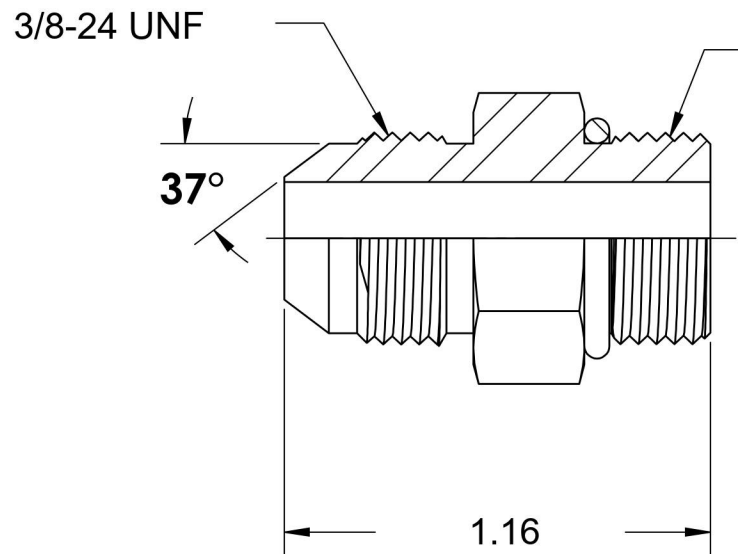

# 6400-03-05-O-SS

Stainless Steel, SAE J514 37° Flare Port Connector, 3/16" Male JIC x 1/2-20 Male ORB

6701 Cochran Road  
Solon, Ohio 44139  
Phone: (440) 248-1880  
Toll Free: 1-888-331-1523

**Temperature Rating**

-40°F to 250°F

**Pressure Rating**

7200 psi

**Material**

316/316L Stainless Steel

**Finish**

Passivated

**Industry Standards**

SAE J514, SAE J1926-3

**Series**

6400-O-SS

**Series Description**

SAE J514 37° Flare Port Connector