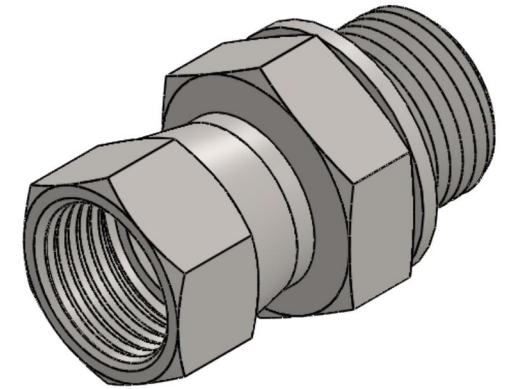

# 7022-08-06-SS-BS

Stainless Steel, SAE J514 37° Flare Swivel BSPP Type (D) Bonded Seal Port/Line Connector, 1/2" Female JIC Swivel x 3/8-19 Male BSPP 60° Line/Port

6701 Cochran Road  
Solon, Ohio 44139  
Phone: (440) 248-1880  
Toll Free: 1-888-331-1523

<b>Temperature Rating</b> -40°F to 250°F	<b>Material</b> 316/316L Stainless Steel	<b>Industry Standards</b> SAE J514, ISO 1179 ISO 8434-6	<b>Series</b> 7022-BS-SS
<b>Pressure Rating</b> 5100 psi	<b>Finish</b> Passivated		<b>Series Description</b> SAE J514 37° Flare Swivel BSPP Type (D) Bonded Seal Port/Line Connector