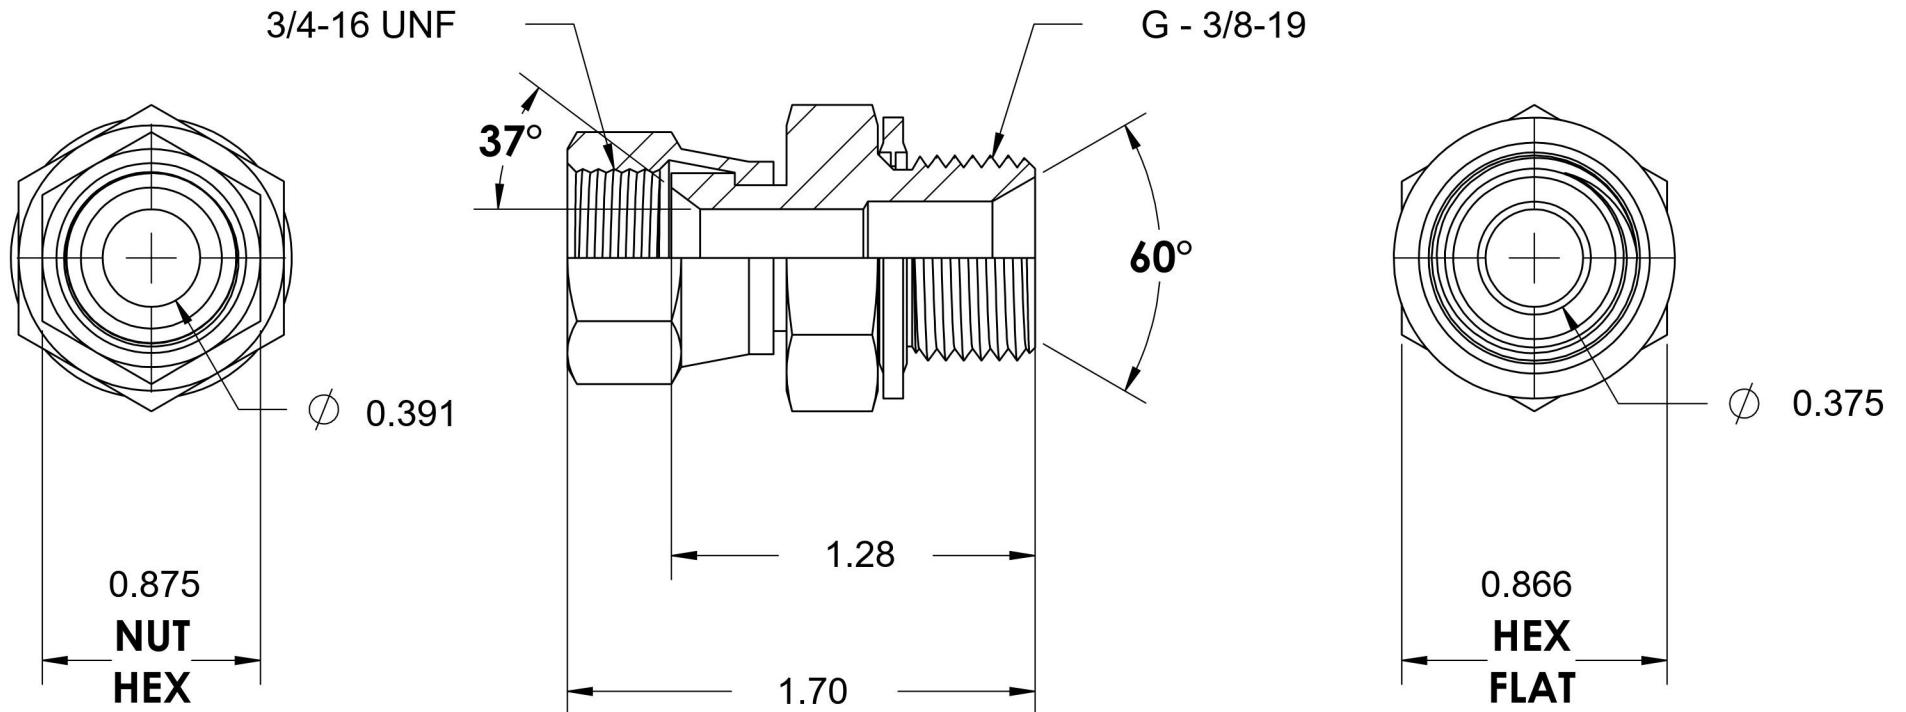

# 7022-08-06-SS-BS

Stainless Steel, SAE J514 37° Flare Swivel BSPP Type (D) Bonded Seal Port/Line Connector, 1/2" Female JIC Swivel x 3/8-19 Male BSPP 60° Line/Port

6701 Cochran Road  
Solon, Ohio 44139  
Phone: (440) 248-1880  
Toll Free: 1-888-331-1523

<b>Temperature Rating</b> -40°F to 250°F	<b>Material</b> 316/316L Stainless Steel	<b>Industry Standards</b> SAE J514, ISO 1179 ISO 8434-6	<b>Series</b> 7022-BS-SS
<b>Pressure Rating</b> 5100 psi	<b>Finish</b> Passivated		<b>Series Description</b> SAE J514 37° Flare Swivel BSPP Type (D) Bonded Seal Port/Line Connector