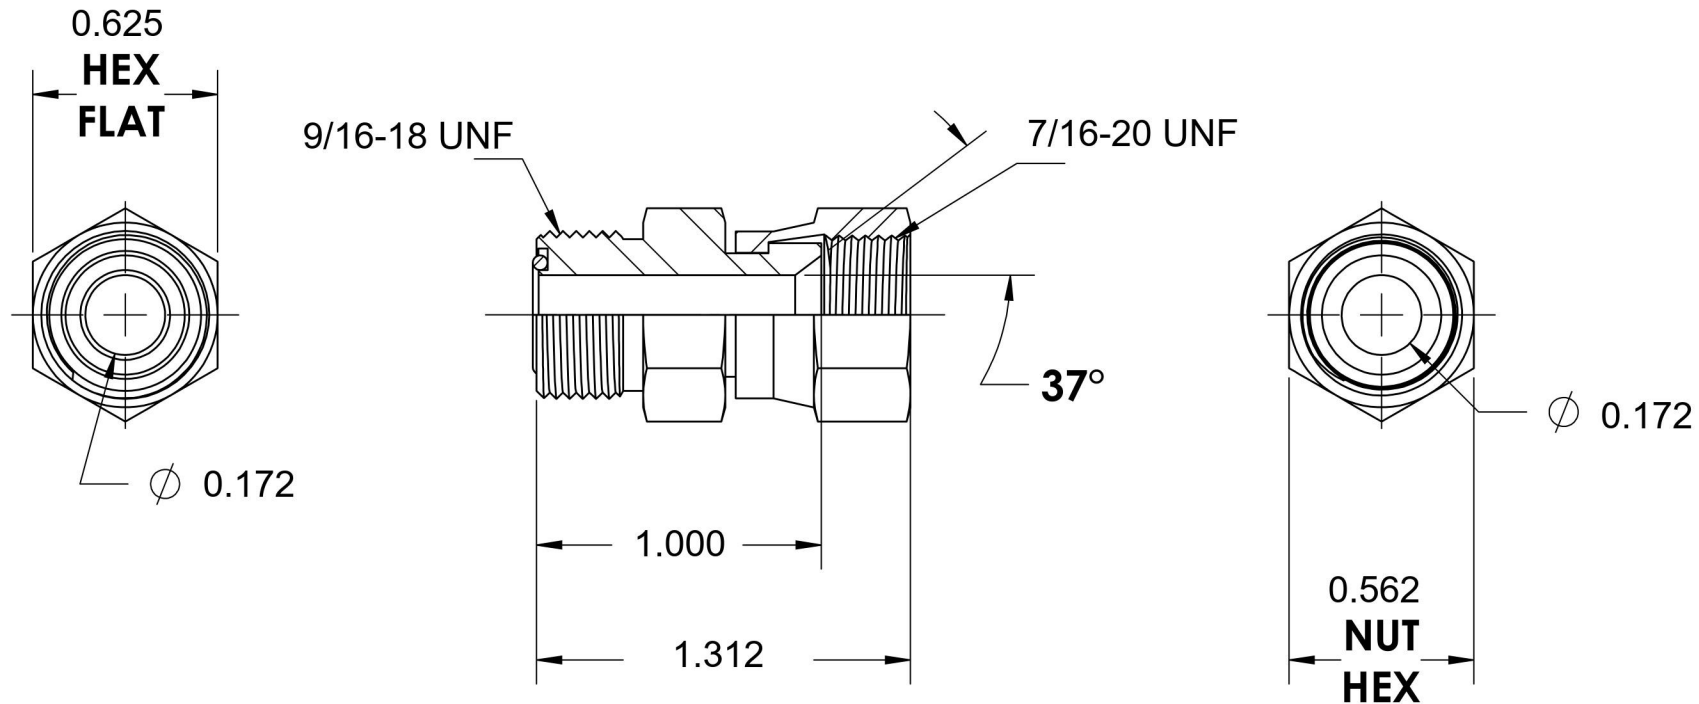

# FS6402-04-04

Steel, SAE J1453 O-Ring Face Seal Swivel Port Connector, 1/4" Male ORFS x 1/4" Female JIC Swivel

6701 Cochran Road  
Solon, Ohio 44139  
Phone: (440) 248-1880  
Toll Free: 1-888-331-1523

<b>Temperature Rating</b>	<b>Material</b>	<b>Industry Standards</b>	<b>Series</b>
-40°F to 250°F	C1045/12L14 Steel	SAE J1453, SAE J514 ASTM B633	FS6402
<b>Pressure Rating</b>	<b>Finish</b>		<b>Series Description</b>
7500 psi	Trivalent Zinc		SAE J1453 O-Ring Face Seal Swivel Port Connector