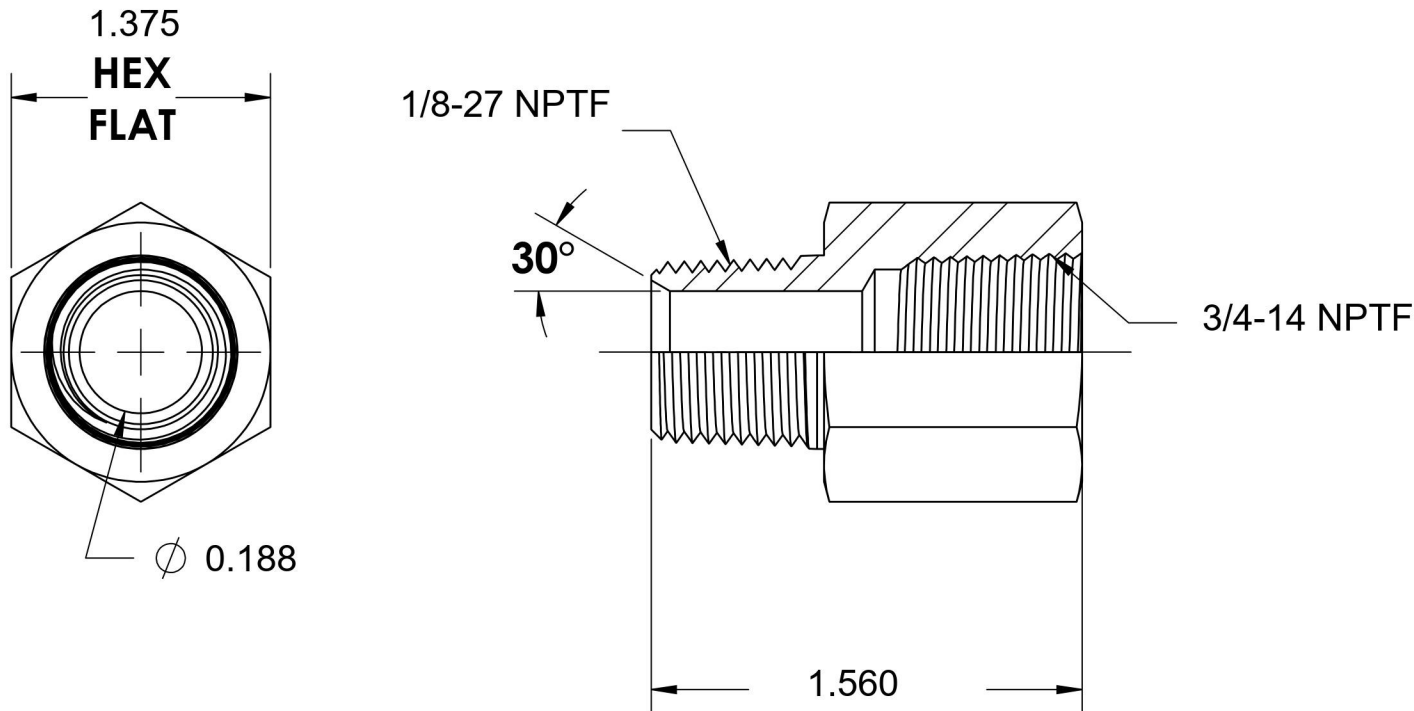

5405-02-12-SS

Stainless Steel, SAE J514 Pipe Expander, 1/8" Male NPTF 30° x 3/4" Female NPTF

6701 Cochran Road
Solon, Ohio 44139
Phone: (440) 248-1880
Toll Free: 1-888-331-1523

Temperature Rating	Material	Industry Standards	Series
-425°F to 1200°F	316/316L Stainless Steel	SAE J514 , SAE J476	5405-SS
Pressure Rating	Finish		Series Description
4800 psi	Passivated		SAE J514 Pipe Expander