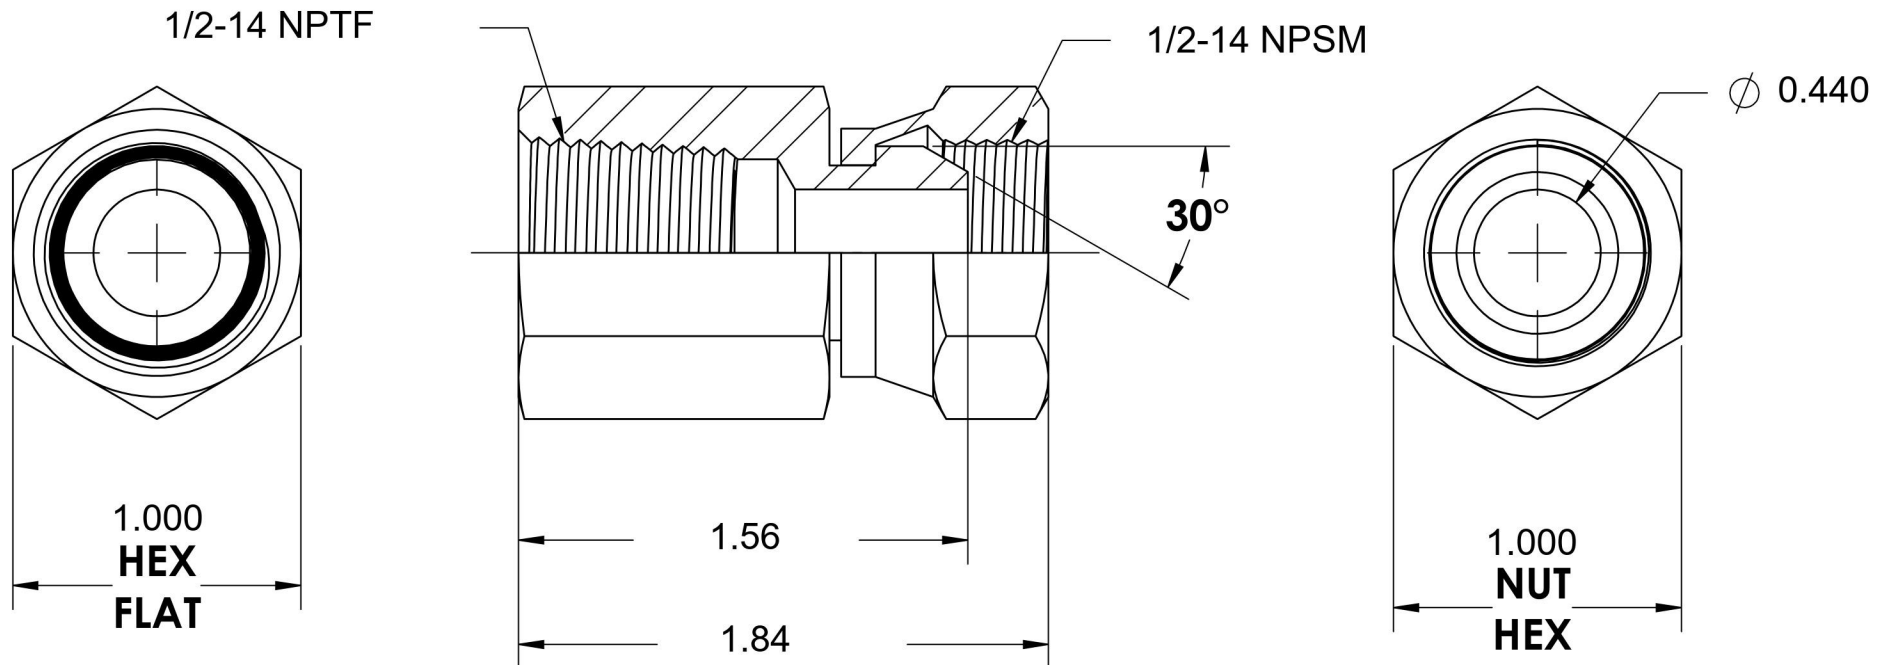

1405-08-08-SS

Stainless Steel, SAE J514 NPSM Swivel Female Connector, 1/2" Female NPTF x 1/2" Female NPSM Swivel

6701 Cochran Road
Solon, Ohio 44139
Phone: (440) 248-1880
Toll Free: 1-888-331-1523

Temperature Rating	-425°F to 1200°F	Material	316/316L Stainless Steel	Industry Standards	SAE J514, SAE J476	Series	1405-SS
Pressure Rating	5000 psi	Finish	Passivated			Series Description	SAE J514 NPSM Swivel Female Connector