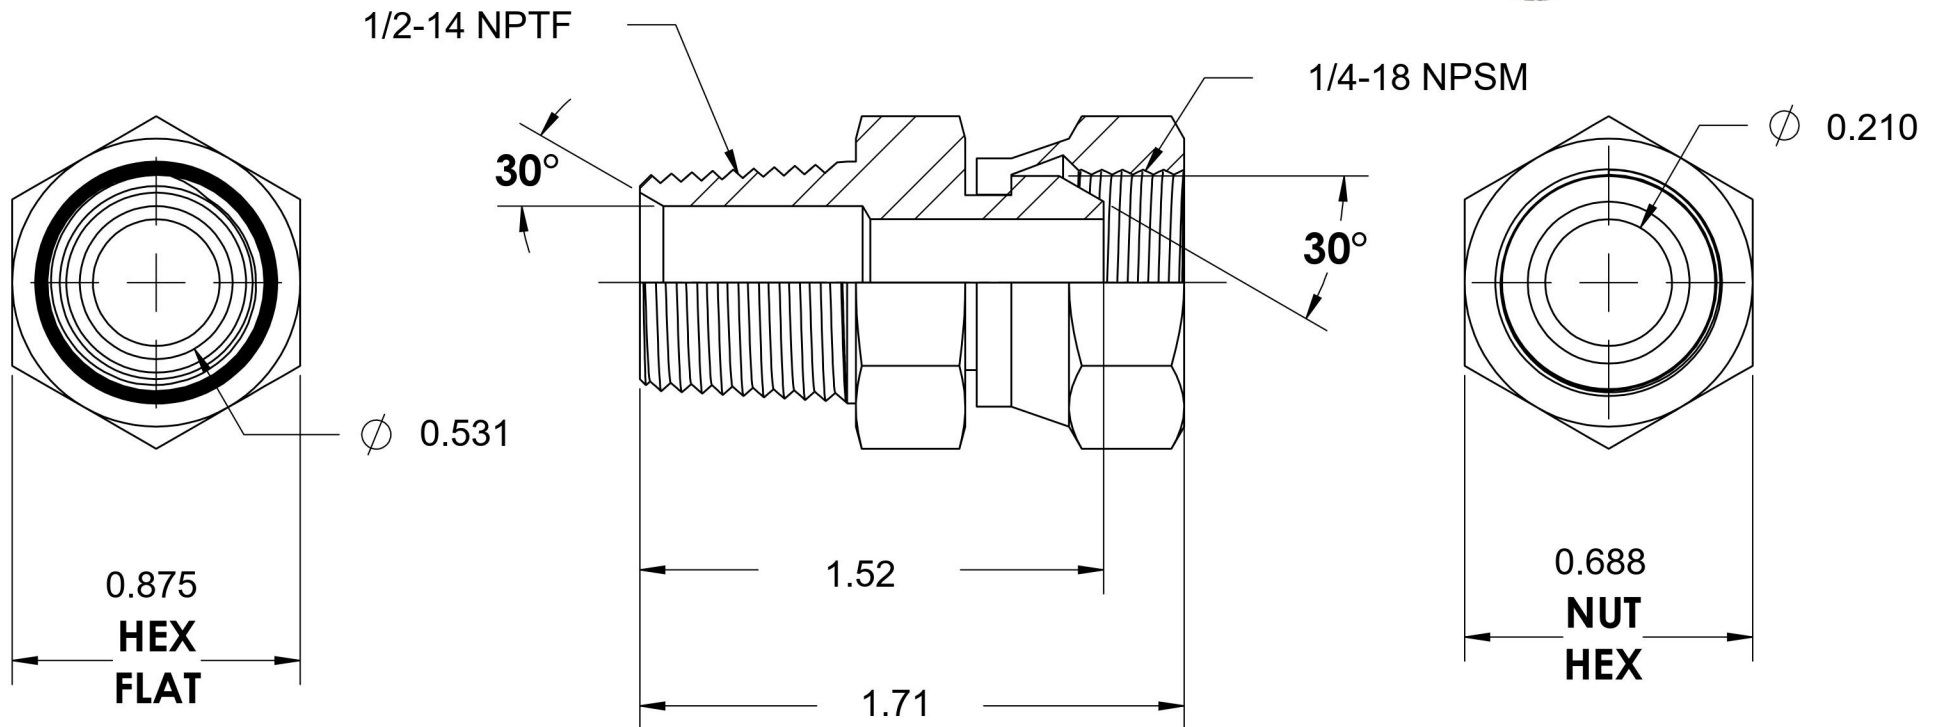

1404-08-04-SS

Stainless Steel, SAE J514 NPSM Swivel Male Connector, 1/2" Male NPTF 30° x 1/4" Female NPSM Swivel

6701 Cochran Road
Solon, Ohio 44139
Phone: (440) 248-1880
Toll Free: 1-888-331-1523

Temperature Rating	-425°F to 1200°F	Material	316/316L Stainless Steel	Industry Standards	SAE J514, SAE J476	Series	1404-SS
Pressure Rating	6000 psi	Finish	Passivated			Series Description	SAE J514 NPSM Swivel Male Connector