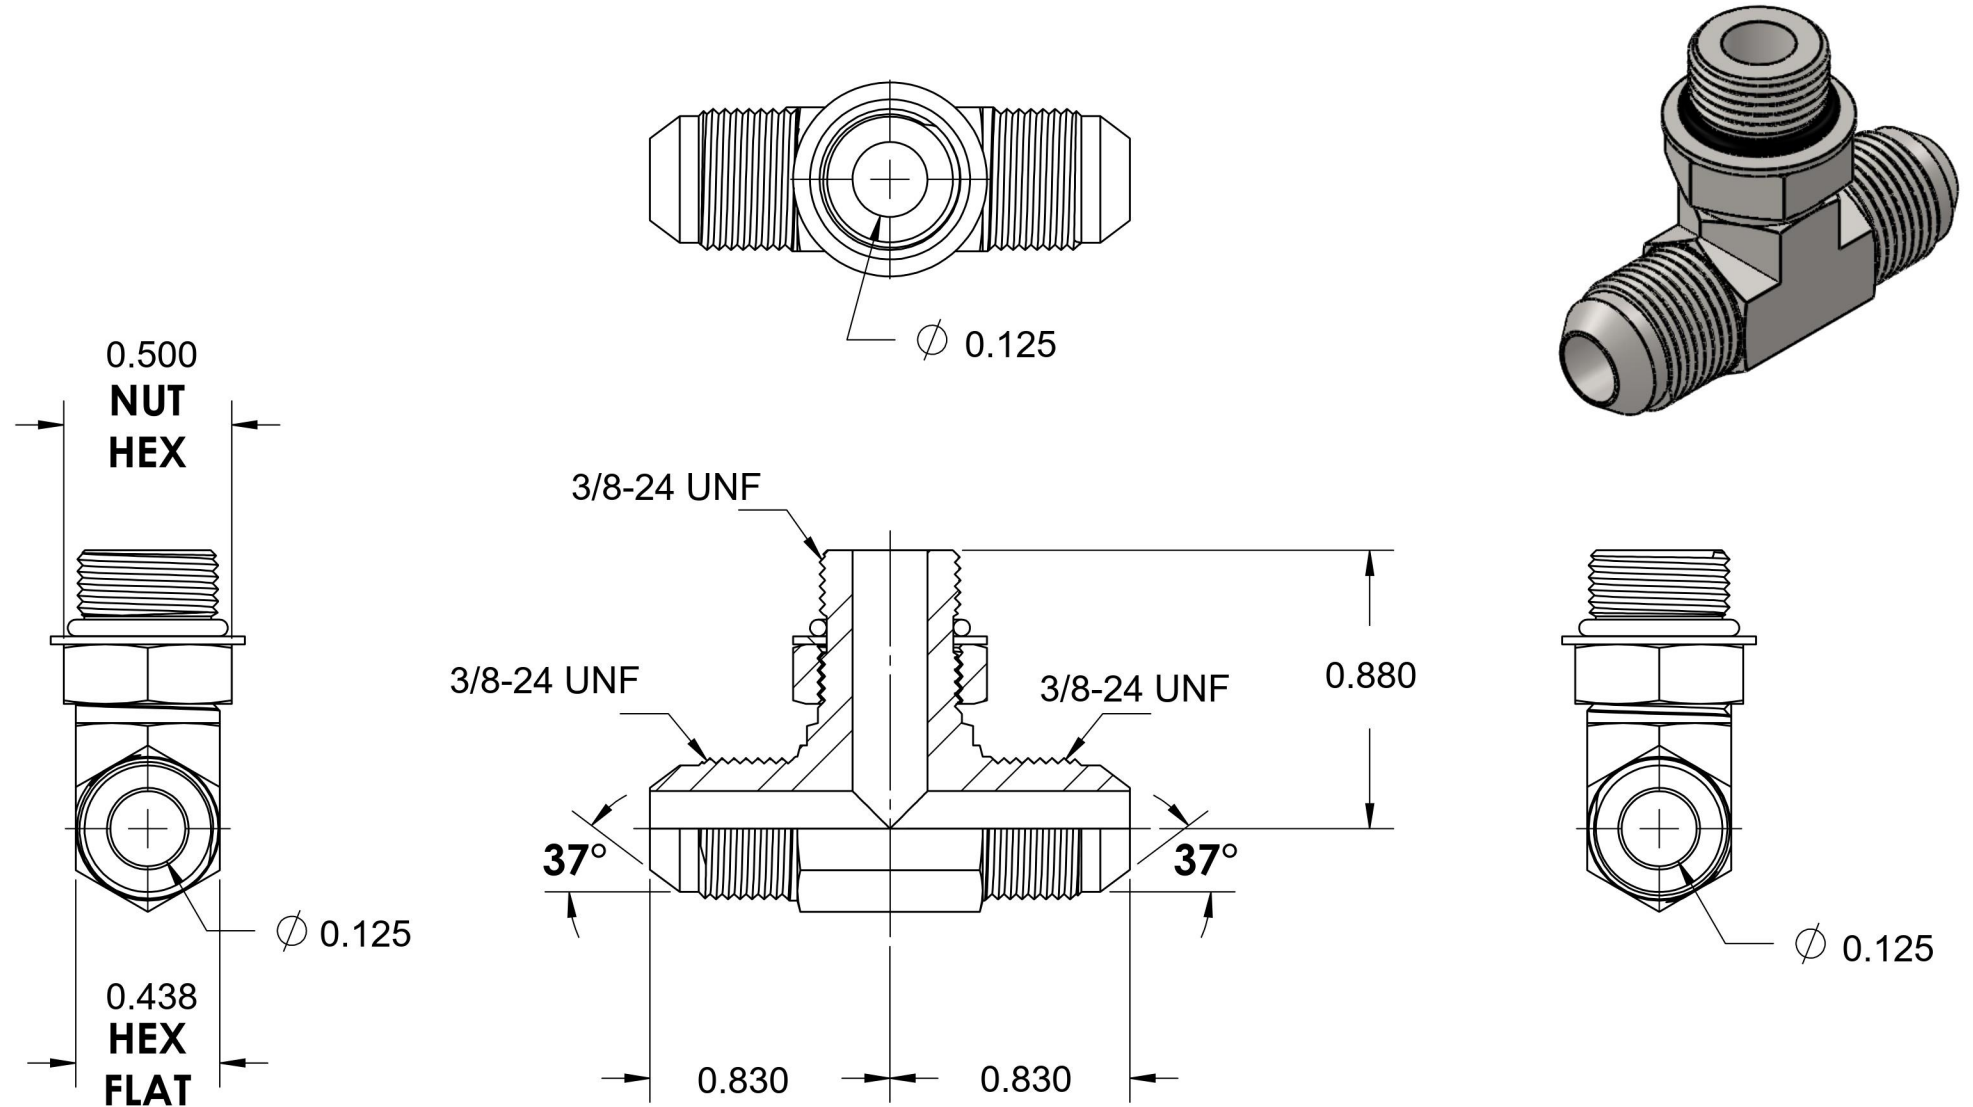

# 6803-03-03-03-NWO-SS

Stainless Steel, SAE J514 37° Flare Adjustable Port Branch Tee, 3/16" Male JIC x 3/16" Male JIC x 3/8-24 Male Adjustable ORB

6701 Cochran Road  
Solon, Ohio 44139  
Phone: (440) 248-1880  
Toll Free: 1-888-331-1523

**Temperature Rating**

-40°F to 250°F

**Pressure Rating**

6000 psi

**Material**

316/316L Stainless Steel

**Finish**

Passivated

**Industry Standards**

SAE J514, SAE J1926-3  
SAE J515

**Series**

6803-NWO-SS

**Series Description**

SAE J514 37° Flare Adjustable  
Port Branch Tee