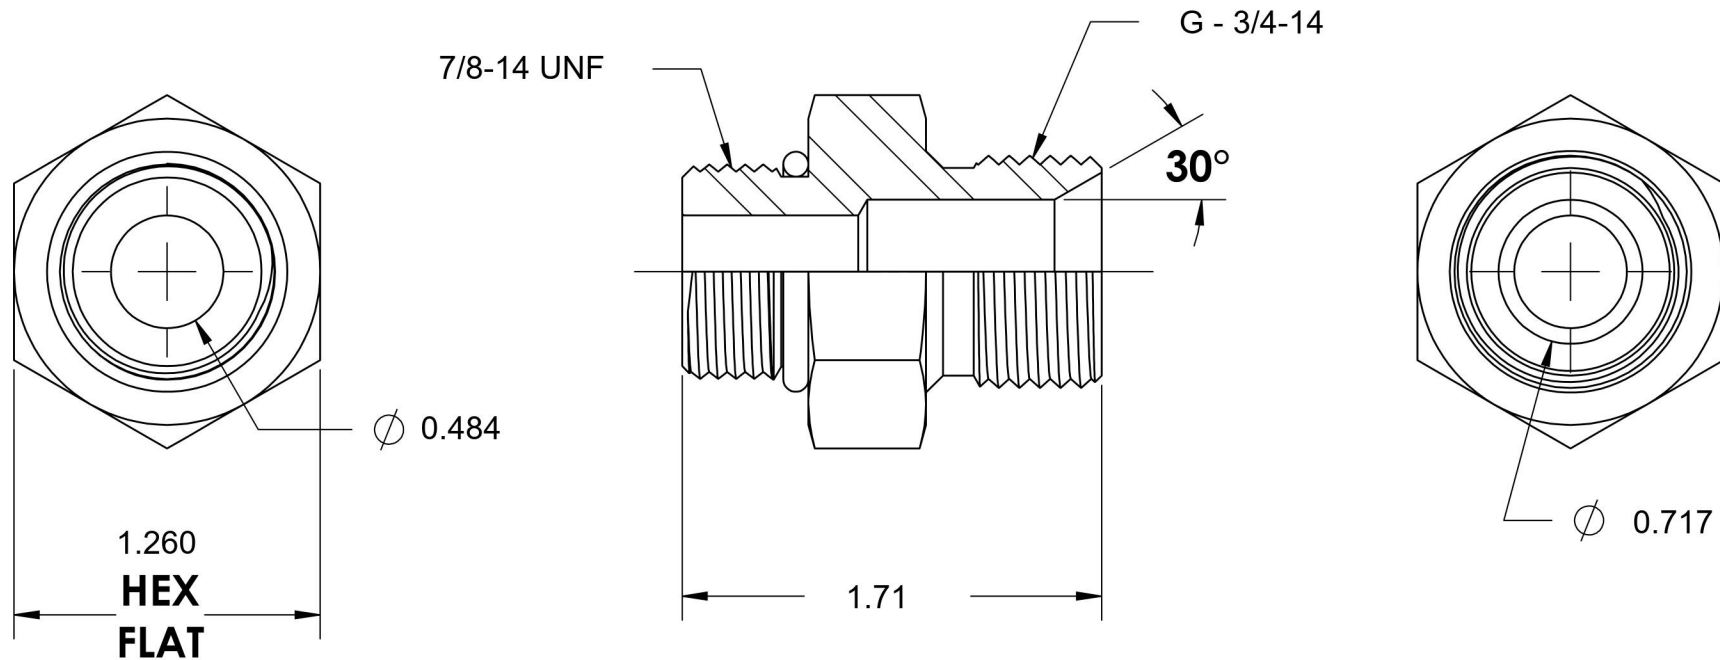

7062-10-12

Steel, SAE J1926 O-Ring Boss Male BSPP Port/Line Adapter, 7/8-14 Male ORB x 3/4-14 Male BSPP 60° Line/Port

6701 Cochran Road
Solon, Ohio 44139
Phone: (440) 248-1880
Toll Free: 1-888-331-1523

Temperature Rating	Material	Industry Standards	Series
-40°F to 250°F	C1045 / 12L14 Steel	SAE J1926, ISO 1179	7062
Pressure Rating	Finish	ISO 8434-6, ASTM B633	Series Description
2900 psi	Trivalent Zinc		SAE J1926 O-Ring Boss Male BSPP Port/Line Adapter