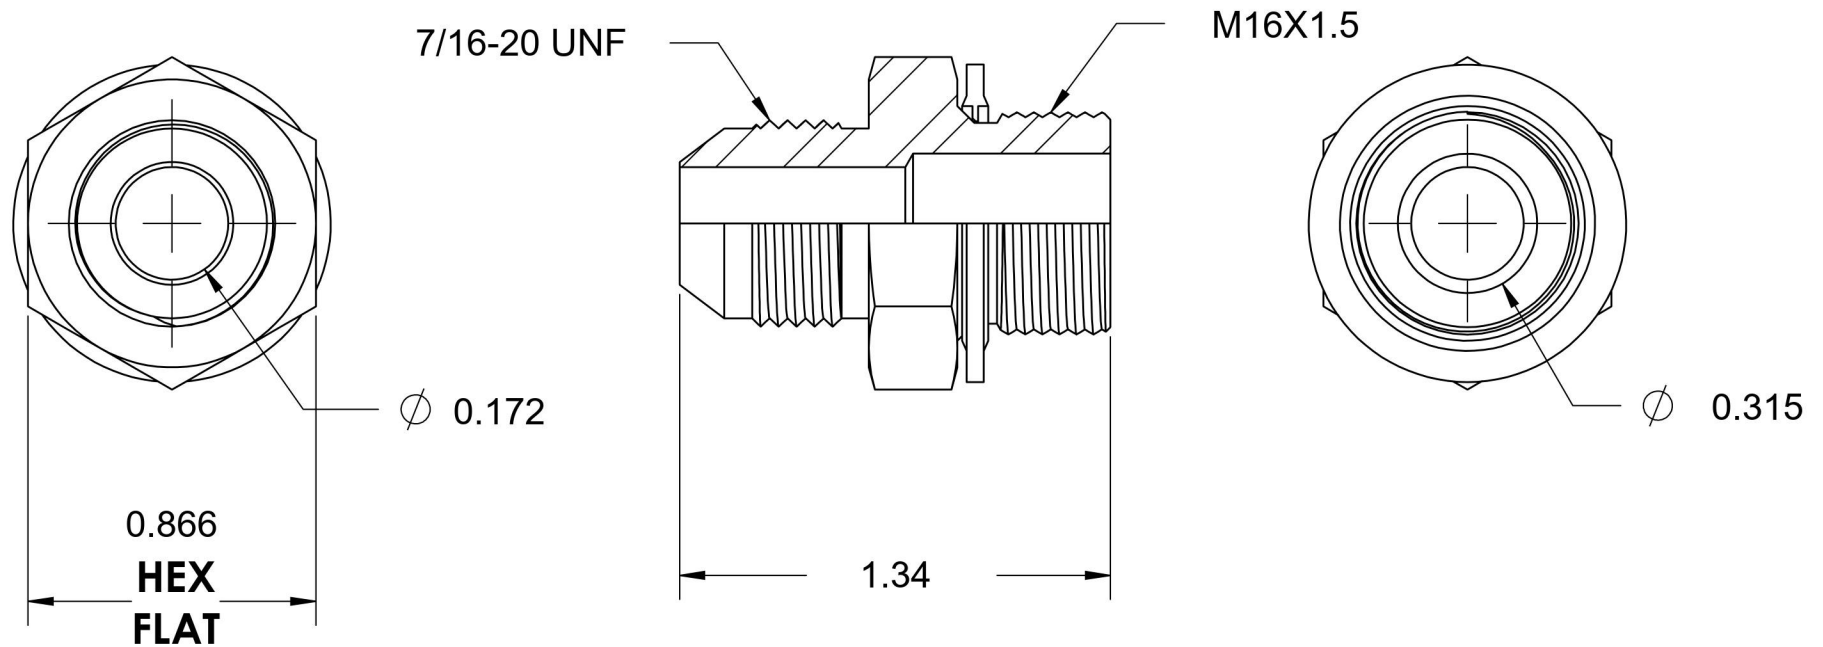

# 7005-04-16-BS

Steel, SAE J514 37° Flare Metric Type (D) Bonded Seal Port/Line Connector, 1/4" Male JIC x M16X1.5 Male Metric 60° Line/Port

6701 Cochran Road  
Solon, Ohio 44139  
Phone: (440) 248-1880  
Toll Free: 1-888-331-1523

**Temperature Rating**

-40°F to 250°F

**Pressure Rating**

6000 psi

**Material**

C1045/12L14 Steel

**Finish**

Trivalent Zinc

**Industry Standards**

SAE J514, ISO 9974

ASTM B633

**Series**

7005-BS

**Series Description**

SAE J514 37° Flare Metric Type (D)  
Bonded Seal Port/Line Connector