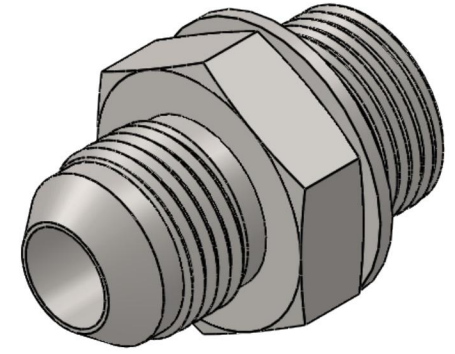

# 7005-04-16-BS

Steel, SAE J514 37° Flare Metric Type (D) Bonded Seal Port/Line Connector, 1/4" Male JIC x M16X1.5 Male Metric 60° Line/Port

6701 Cochran Road  
Solon, Ohio 44139  
Phone: (440) 248-1880  
Toll Free: 1-888-331-1523

**Temperature Rating**

-40°F to 250°F

**Pressure Rating**

6000 psi

**Material**

C1045/12L14 Steel

**Finish**

Trivalent Zinc

**Industry Standards**

SAE J514, ISO 9974

ASTM B633

**Series**

7005-BS

**Series Description**

SAE J514 37° Flare Metric Type (D)  
Bonded Seal Port/Line Connector