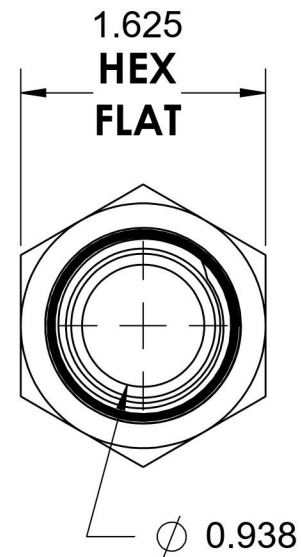

6404-16-16-SS

Stainless Steel, SAE J1926 O-Ring Boss Male Adapter, 1-5/16-12 Female ORB x 1" Male NPTF 30°

6701 Cochran Road
Solon, Ohio 44139
Phone: (440) 248-1880
Toll Free: 1-888-331-1523

Temperature Rating -425°F to 1200°F	Material 316/316L Stainless Steel	Industry Standards SAE J1926-1, SAE J476	Series 6404-SS
Pressure Rating 3500 psi	Finish Passivated		Series Description SAE J1926 O-Ring Boss Male Adapter