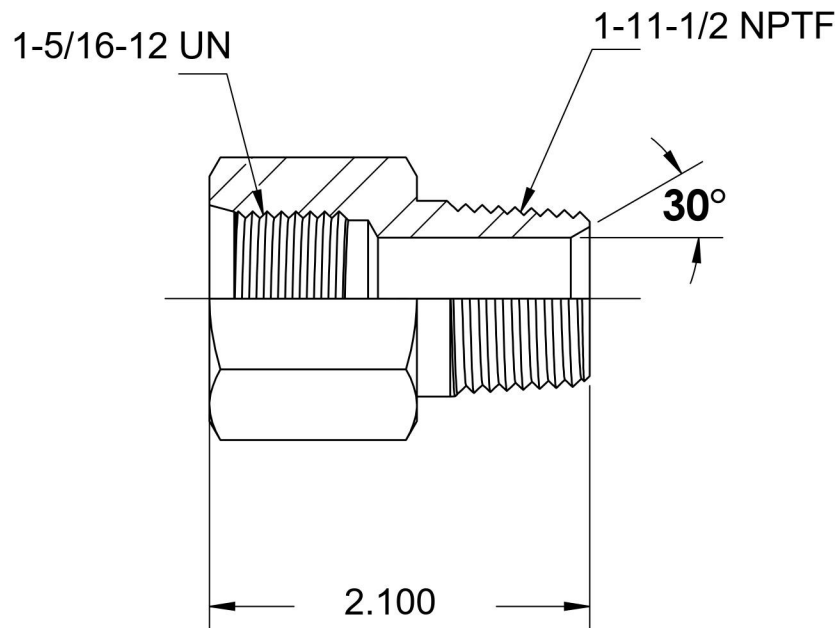

6404-16-16-SS

Stainless Steel, SAE J1926 O-Ring Boss Male Adapter, 1-5/16-12 Female ORB x 1" Male NPTF 30°

6701 Cochran Road
Solon, Ohio 44139
Phone: (440) 248-1880
Toll Free: 1-888-331-1523

Temperature Rating -425°F to 1200°F	Material 316/316L Stainless Steel	Industry Standards SAE J1926-1, SAE J476	Series 6404-SS
Pressure Rating 3500 psi	Finish Passivated		Series Description SAE J1926 O-Ring Boss Male Adapter