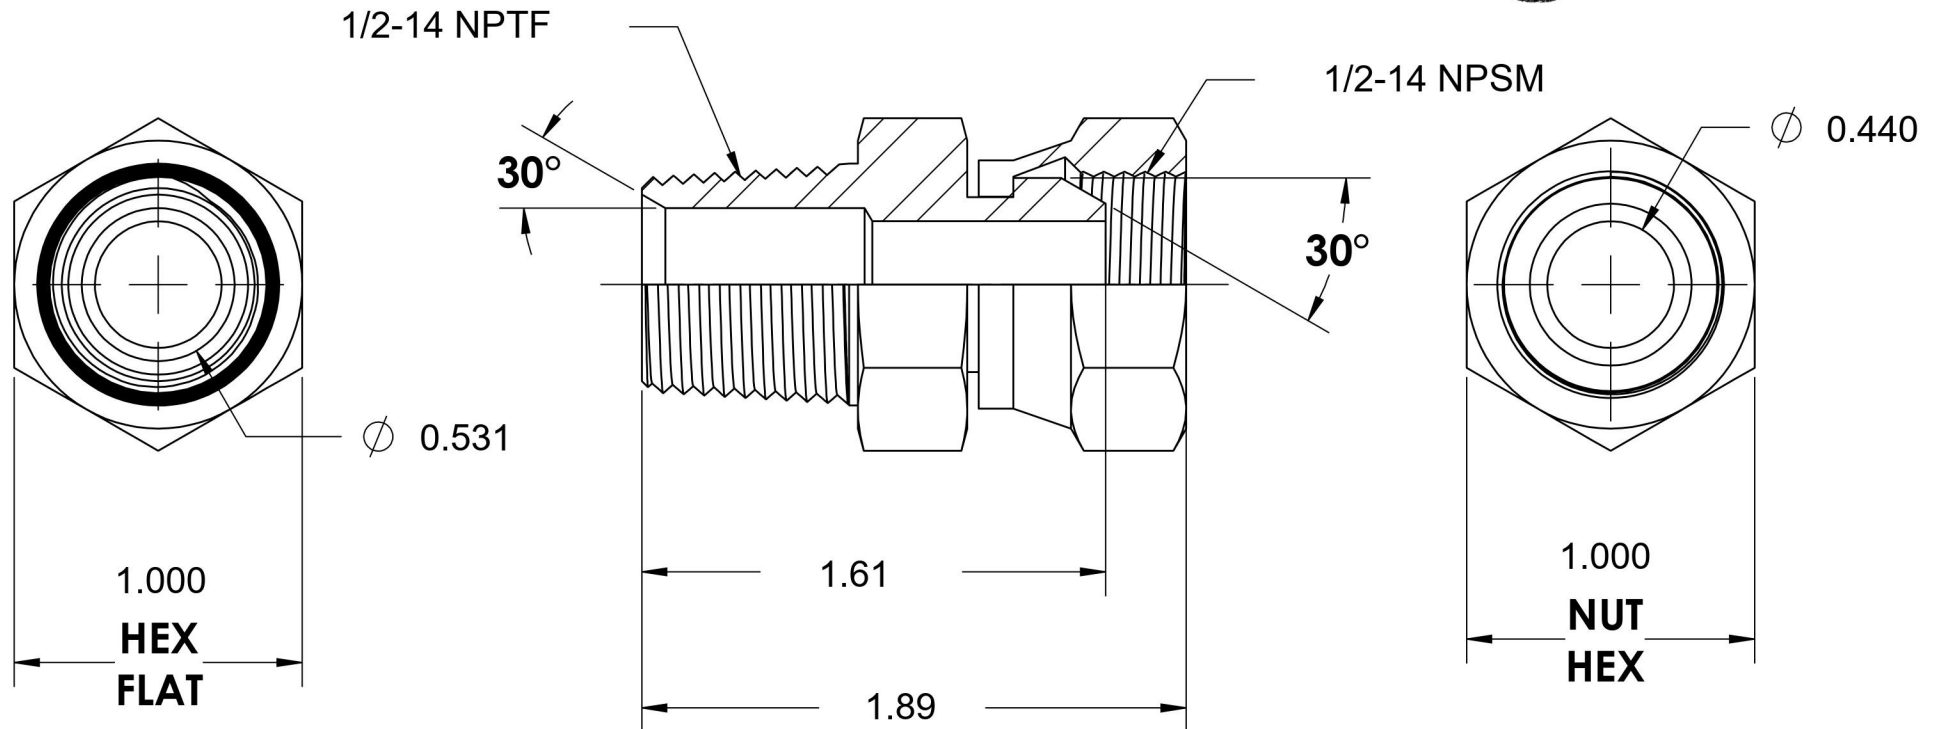

# 1404-08-08

Steel, SAE J514 NPSM Swivel Male Connector, 1/2" Male NPTF 30° x 1/2" Female NPSM Swivel

6701 Cochran Road  
Solon, Ohio 44139  
Phone: (440) 248-1880  
Toll Free: 1-888-331-1523

<b>Temperature Rating</b>	<b>Material</b>	<b>Industry Standards</b>	<b>Series</b>
-65°F to 500°F	C1045/12L14 Steel	SAE J514, SAE J476 ASTM B633	1404
<b>Pressure Rating</b>	<b>Finish</b>		<b>Series Description</b>
5000 psi	Trivalent Zinc		SAE J514 NPSM Swivel Male Connector