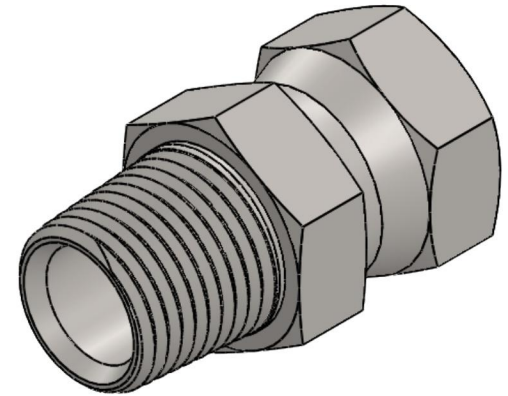

# 1404-08-08

Steel, SAE J514 NPSM Swivel Male Connector, 1/2" Male NPTF 30° x 1/2" Female NPSM Swivel

6701 Cochran Road  
Solon, Ohio 44139  
Phone: (440) 248-1880  
Toll Free: 1-888-331-1523

<b>Temperature Rating</b>	<b>Material</b>	<b>Industry Standards</b>	<b>Series</b>
-65°F to 500°F	C1045/12L14 Steel	SAE J514, SAE J476 ASTM B633	1404
<b>Pressure Rating</b>	<b>Finish</b>		<b>Series Description</b>
5000 psi	Trivalent Zinc		SAE J514 NPSM Swivel Male Connector