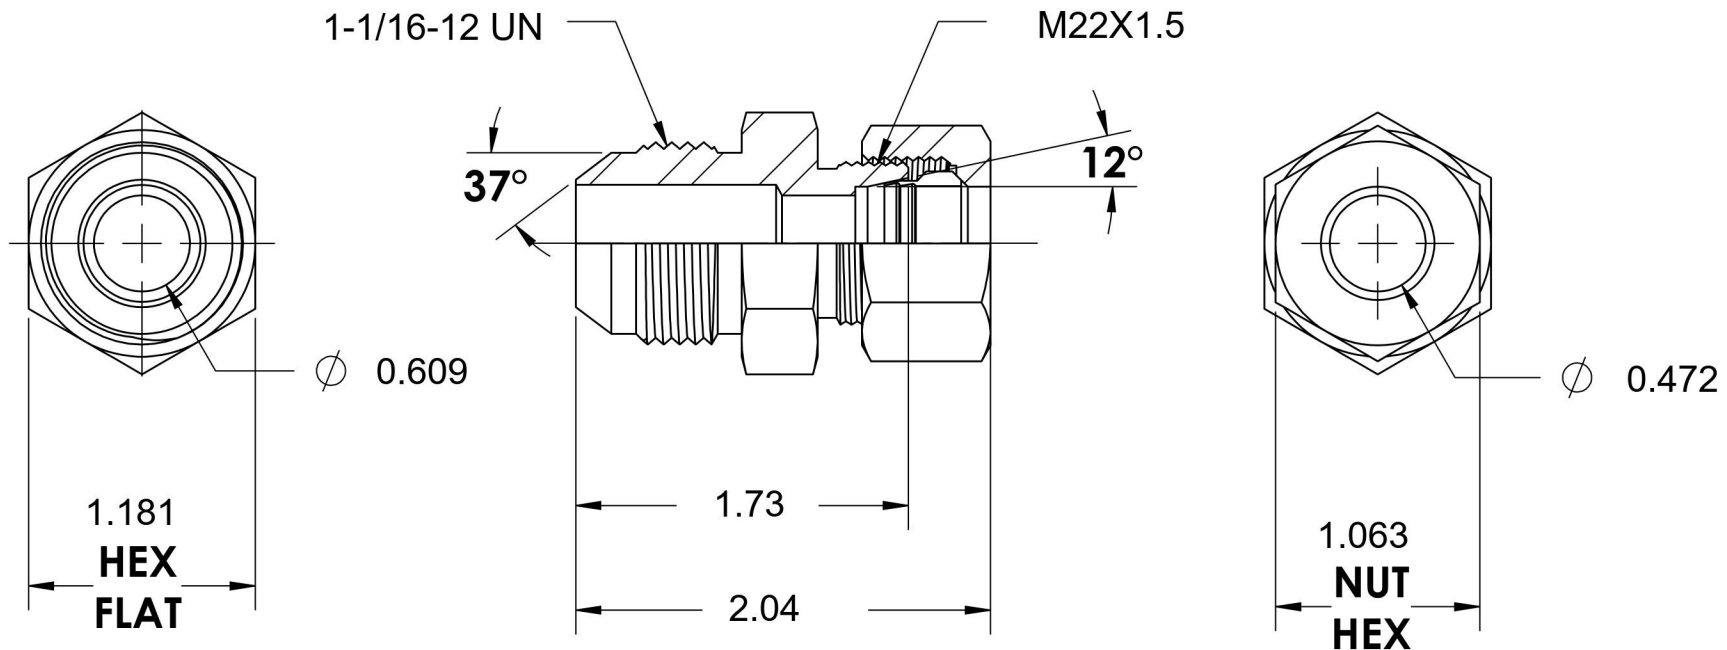

7005-12-L15-22-NBR-SS

Stainless Steel, SAE J514 37° Flare/ISO 8434-1 Light Series Male Adapter, Nut and Bite Ring Assembled, 3/4" Male JIC x M22X1.5 DIN Tube

6701 Cochran Road
Solon, Ohio 44139
Phone: (440) 248-1880
Toll Free: 1-888-331-1523

Temperature Rating	Material	Industry Standards	Series
-425°F to 1200°F	316/316L Stainless Steel	SAE J514, ISO 8434-1	7005-DIN LIGHT-NBR-SS
Pressure Rating	Finish		Series Description
5000 psi	Passivated		SAE J514 37° Flare/ISO 8434-1 Light Series Male Adapter Nut and Bite Ring Assembled