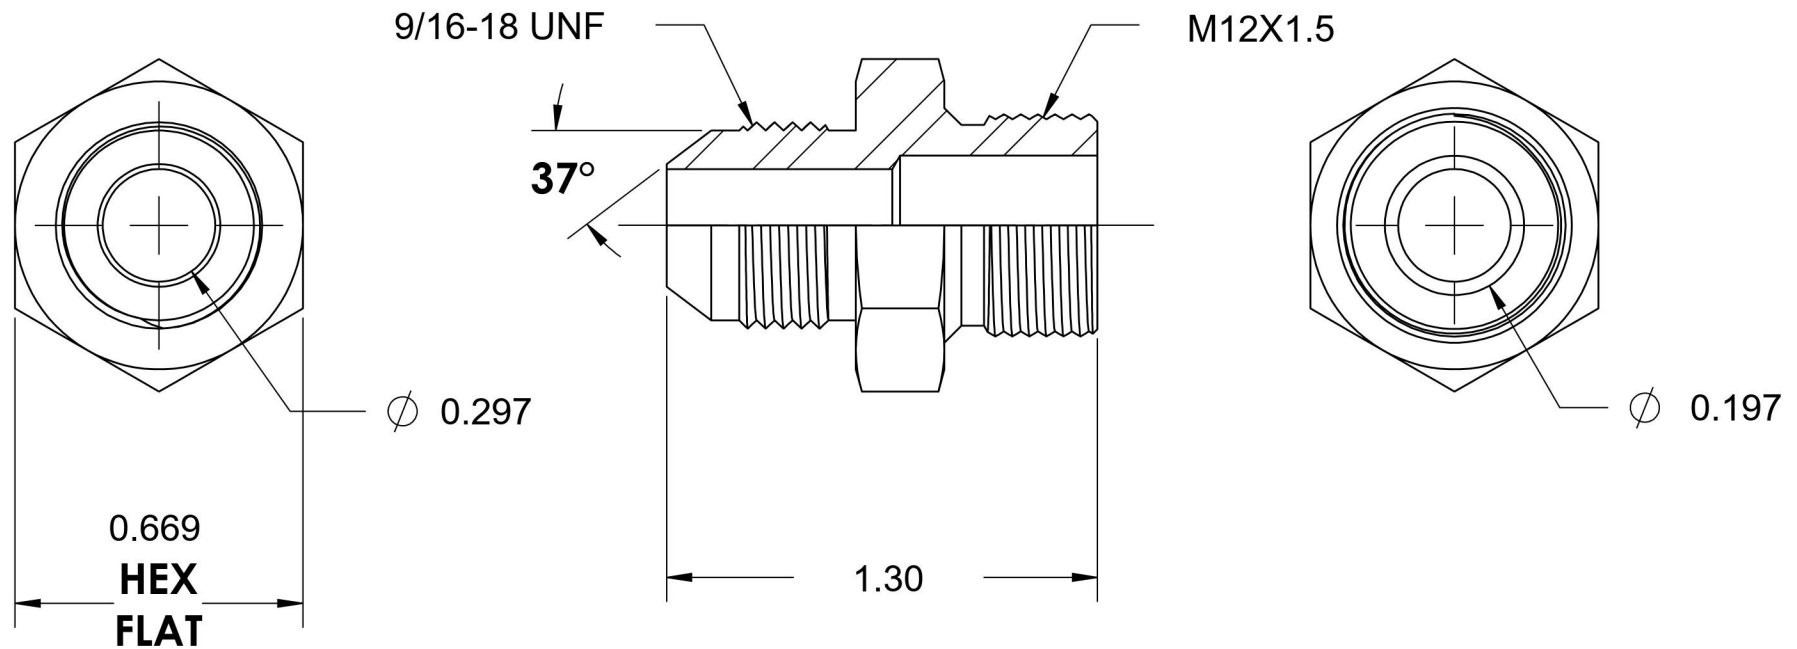

# 7005-06-12-SS

Stainless Steel, SAE J514 37° Flare Male Metric Port/Line Connector, 3/8" Male JIC x M12X1.5 Male Metric 60° Line/Port

6701 Cochran Road  
Solon, Ohio 44139  
Phone: (440) 248-1880  
Toll Free: 1-888-331-1523

<b>Temperature Rating</b> -425°F to 1200°F	<b>Material</b> 316/316L Stainless Steel	<b>Industry Standards</b> SAE J514, ISO 9974	<b>Series</b> 7005-SS
<b>Pressure Rating</b> 6000 psi	<b>Finish</b> Passivated		<b>Series Description</b> SAE J514 37° Flare Male Metric Port/Line Connector