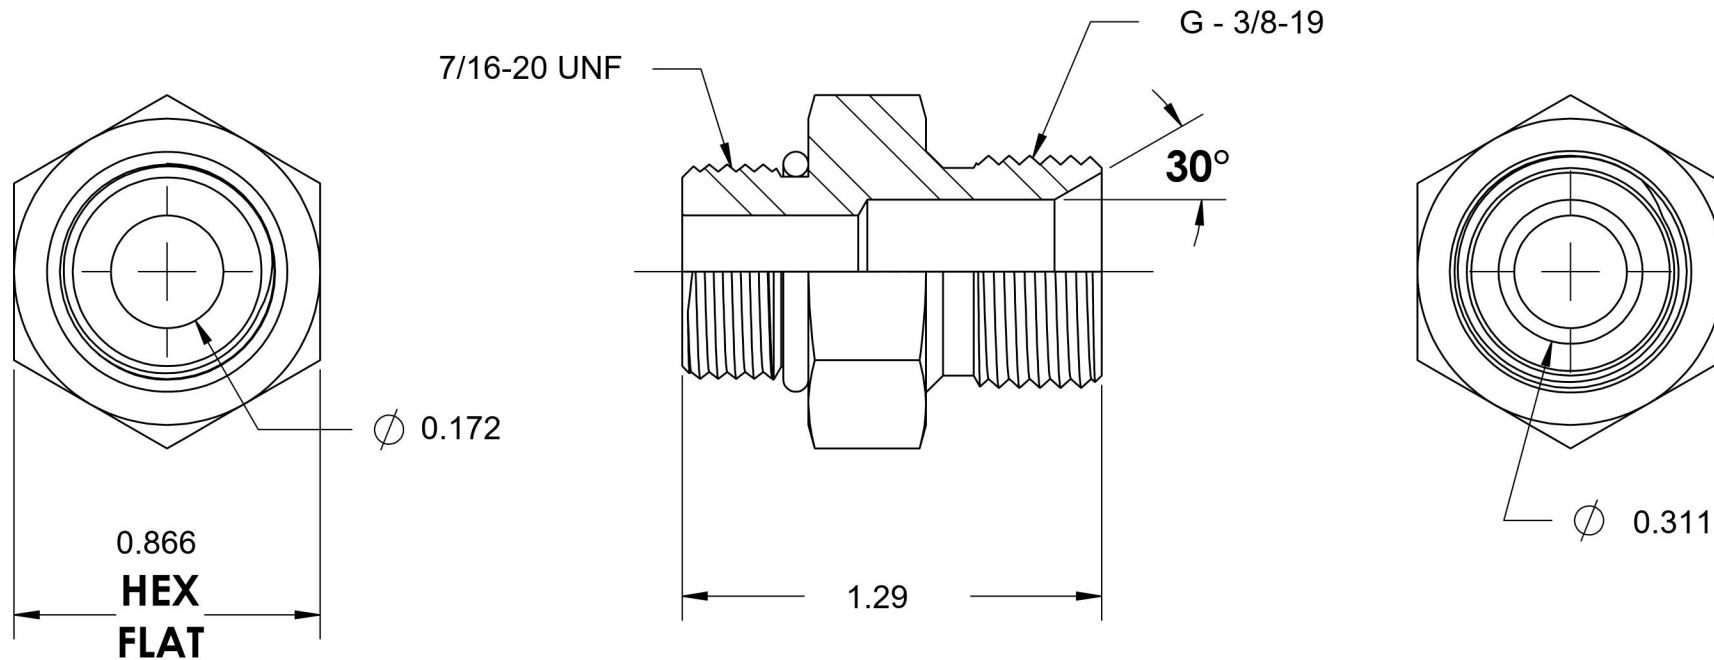

7062-04-06-SS

Stainless Steel, SAE J1926 O-Ring Boss Male BSPP Port/Line Adapter, 7/16-20 Male ORB x 3/8-19 Male BSPP 60° Line/Port

6701 Cochran Road
Solon, Ohio 44139
Phone: (440) 248-1880
Toll Free: 1-888-331-1523

Temperature Rating	Material	Industry Standards	Series
-40°F to 250°F	316/316L Stainless Steel	SAE J1926, ISO 1179	7062-SS
Pressure Rating	Finish	ISO 8434-6	Series Description
5100 psi	Passivated		SAE J1926 O-Ring Boss Male BSPP Port/Line Adapter