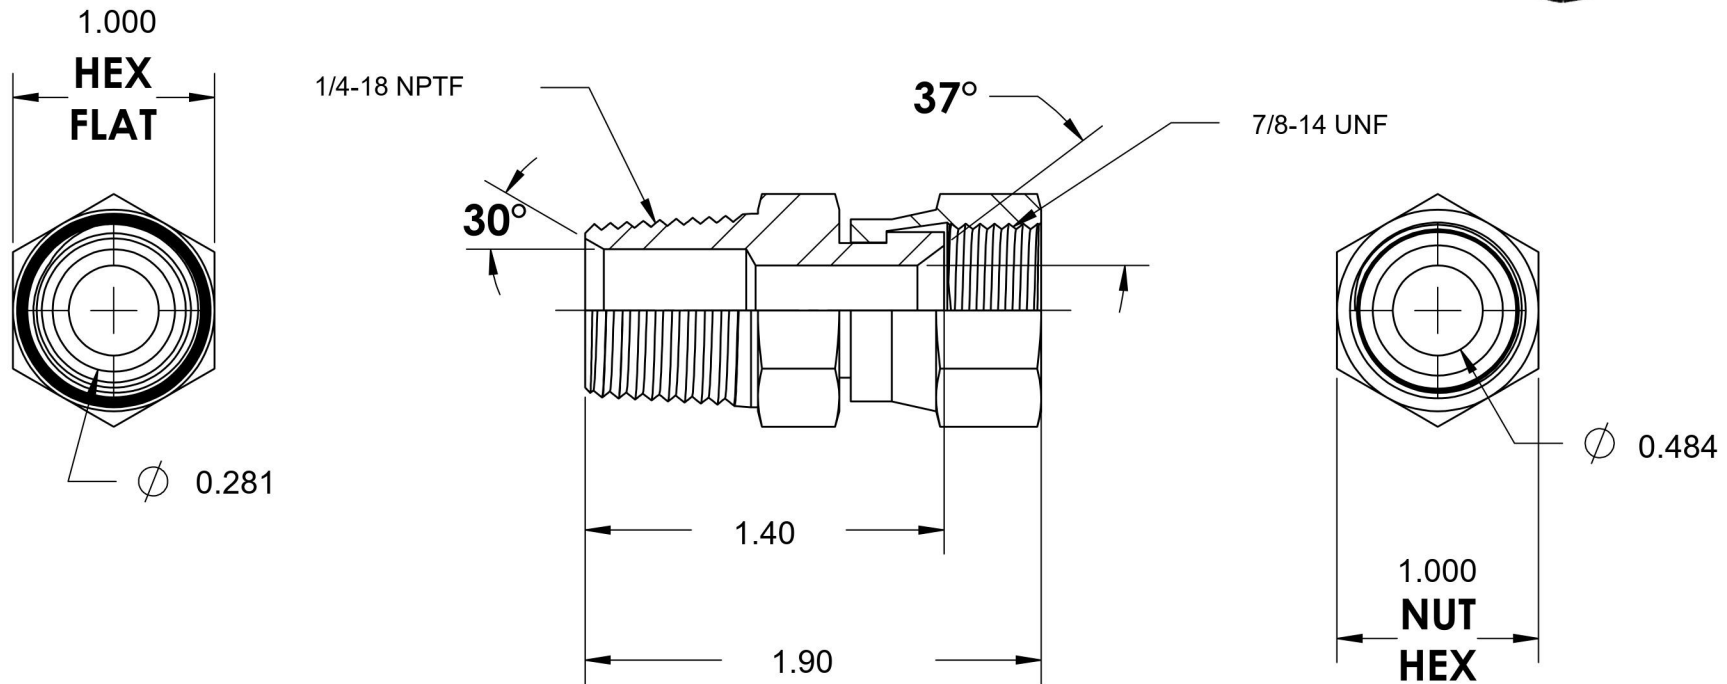

6505-04-10-SS

Stainless Steel, SAE J514 37° Flare Swivel Male Connector, 1/4" Male NPTF 30° x 5/8" Female JIC Swivel

6701 Cochran Road
Solon, Ohio 44139
Phone: (440) 248-1880
Toll Free: 1-888-331-1523

Temperature Rating

-425°F to 1200°F

Pressure Rating

5000 psi

Material

316/316L Stainless Steel

Finish

Passivated

Industry Standards

SAE J514 , SAE J476

Series

6505-SS

Series Description

SAE J514 37° Flare Swivel
Male Connector