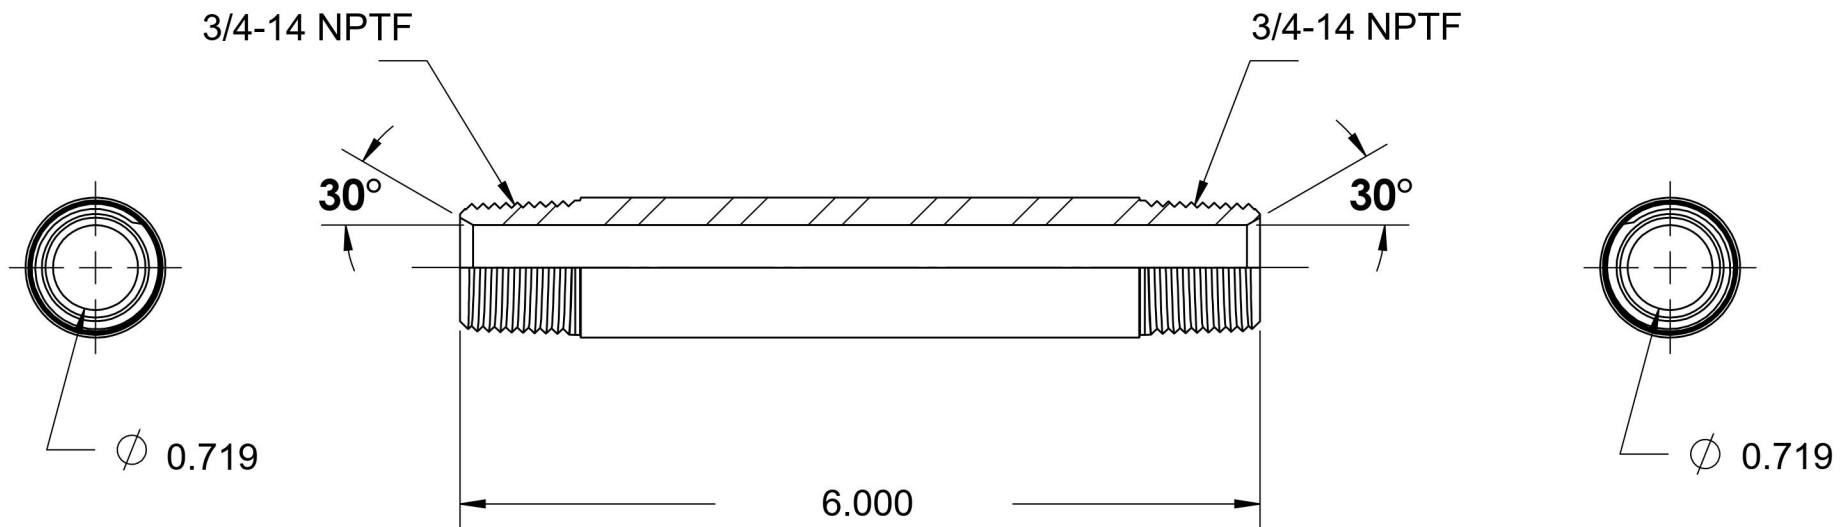

5404-N-12X6.000

Steel, SAE J514 Pipe Long Nipple, 3/4" Male NPTF 30° x 3/4" Male NPTF 30°

6701 Cochran Road
Solon, Ohio 44139
Phone: (440) 248-1880
Toll Free: 1-888-331-1523

Temperature Rating

-65°F to 500°F

Pressure Rating

5500 psi

Material

C1045/12L14 Steel

Finish

Trivalent Zinc

Industry Standards

SAE J514, SAE J476
ASTM B633

Series

5404-N

Series Description

SAE J514 Pipe Long Nipple