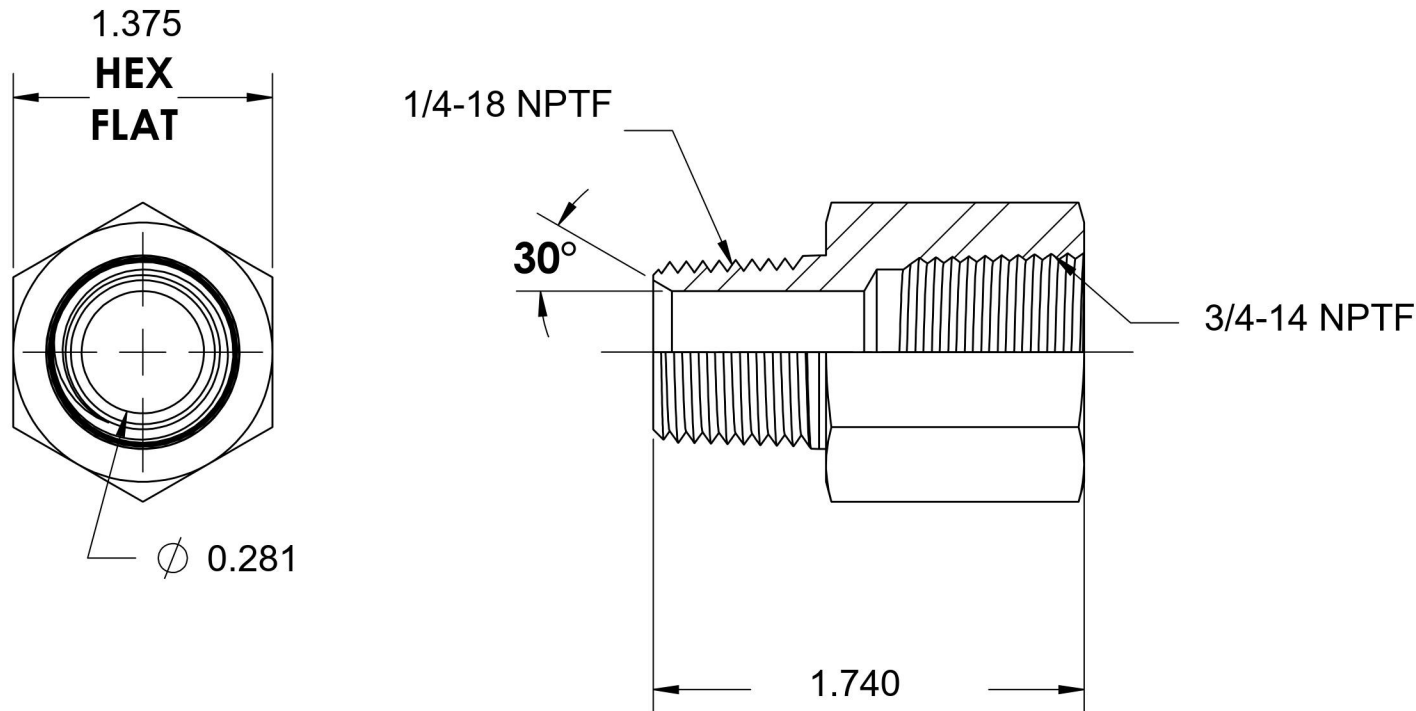

# 5405-04-12-SS

Stainless Steel, SAE J514 Pipe Expander, 1/4" Male NPTF 30° x 3/4" Female NPTF

6701 Cochran Road  
Solon, Ohio 44139  
Phone: (440) 248-1880  
Toll Free: 1-888-331-1523

<b>Temperature Rating</b>	<b>Material</b>	<b>Industry Standards</b>	<b>Series</b>
-425°F to 1200°F	316/316L Stainless Steel	SAE J514 , SAE J476	5405-SS
<b>Pressure Rating</b>	<b>Finish</b>		<b>Series Description</b>
4800 psi	Passivated		SAE J514 Pipe Expander