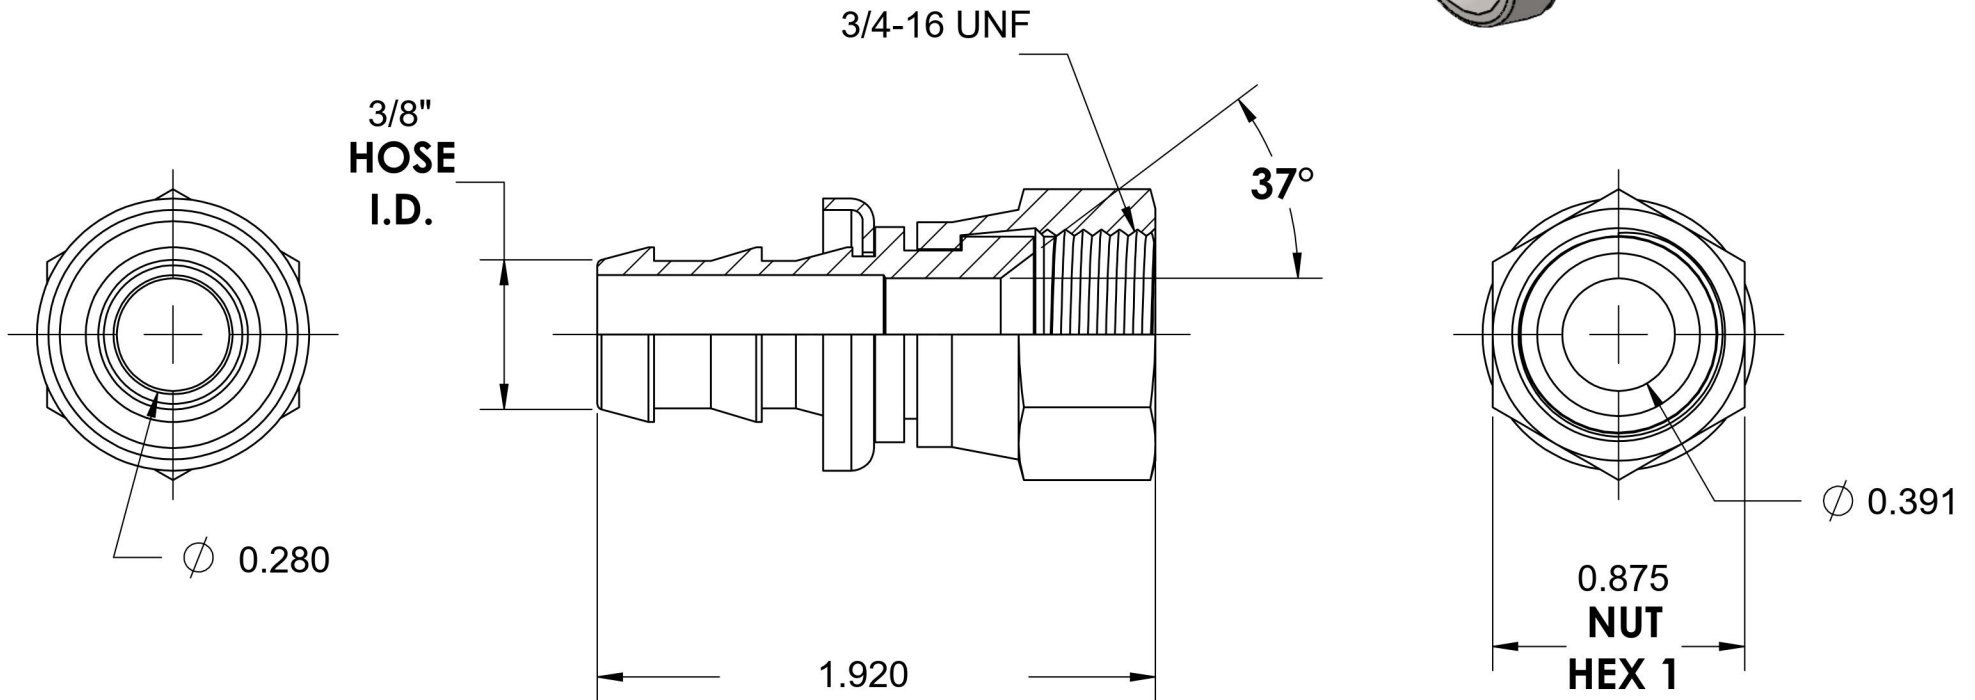

2111-06-08-SS

Stainless Steel, SAE J514 Push-Lok Swivel Hose Connector, 3/8" Push-Lok Hose Barb x 1/2" Female JIC Swivel

6701 Cochran Road
Solon, Ohio 44139
Phone: (440) 248-1880
Toll Free: 1-888-331-1523

Temperature Rating	Material	Industry Standards	Series
-50°F to 185°F	316/316L Stainless Steel	SAE J514	2111-SS
Pressure Rating	Finish		Series Description
150 psi	Passivated		SAE J514 Push-Lok Swivel Hose Connector