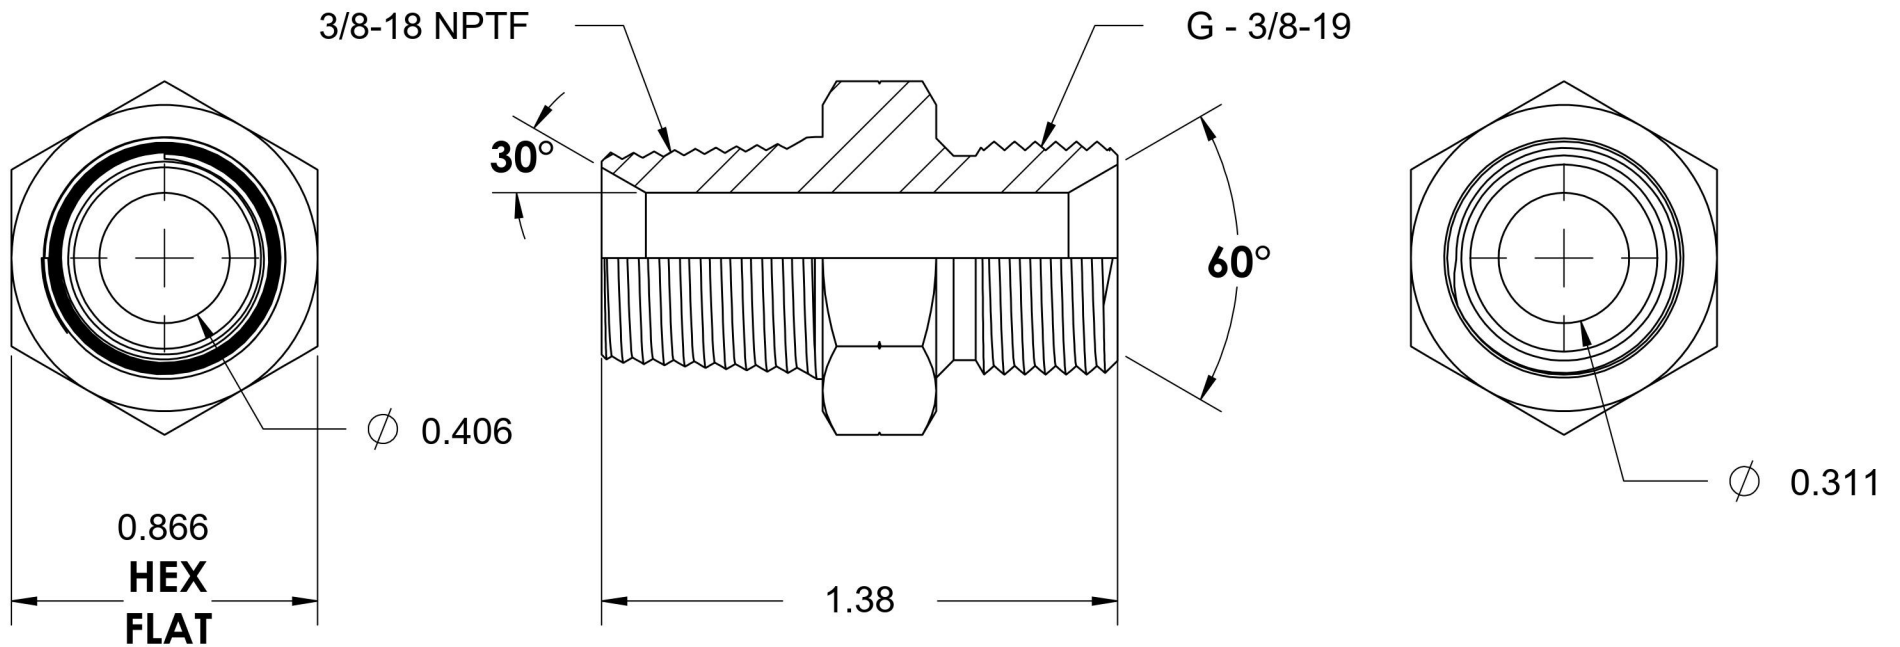

7032-06-06-B

Brass, SAE J476 Pipe Male BSPP Port/Line Adapter, 3/8" Male NPTF 30° x 3/8-19 Male BSPP 60° Line/Port

6701 Cochran Road
Solon, Ohio 44139
Phone: (440) 248-1880
Toll Free: 1-888-331-1523

Temperature Rating	Material	Industry Standards	Series
-325°F to 400°F	C36000 Brass	SAE J514, ISO 1179	7032-B
Pressure Rating	Finish	ISO 8434-6	Series Description
3300 psi	Natural Finish		SAE J476 Pipe Male BSPP Port/Line Adapter